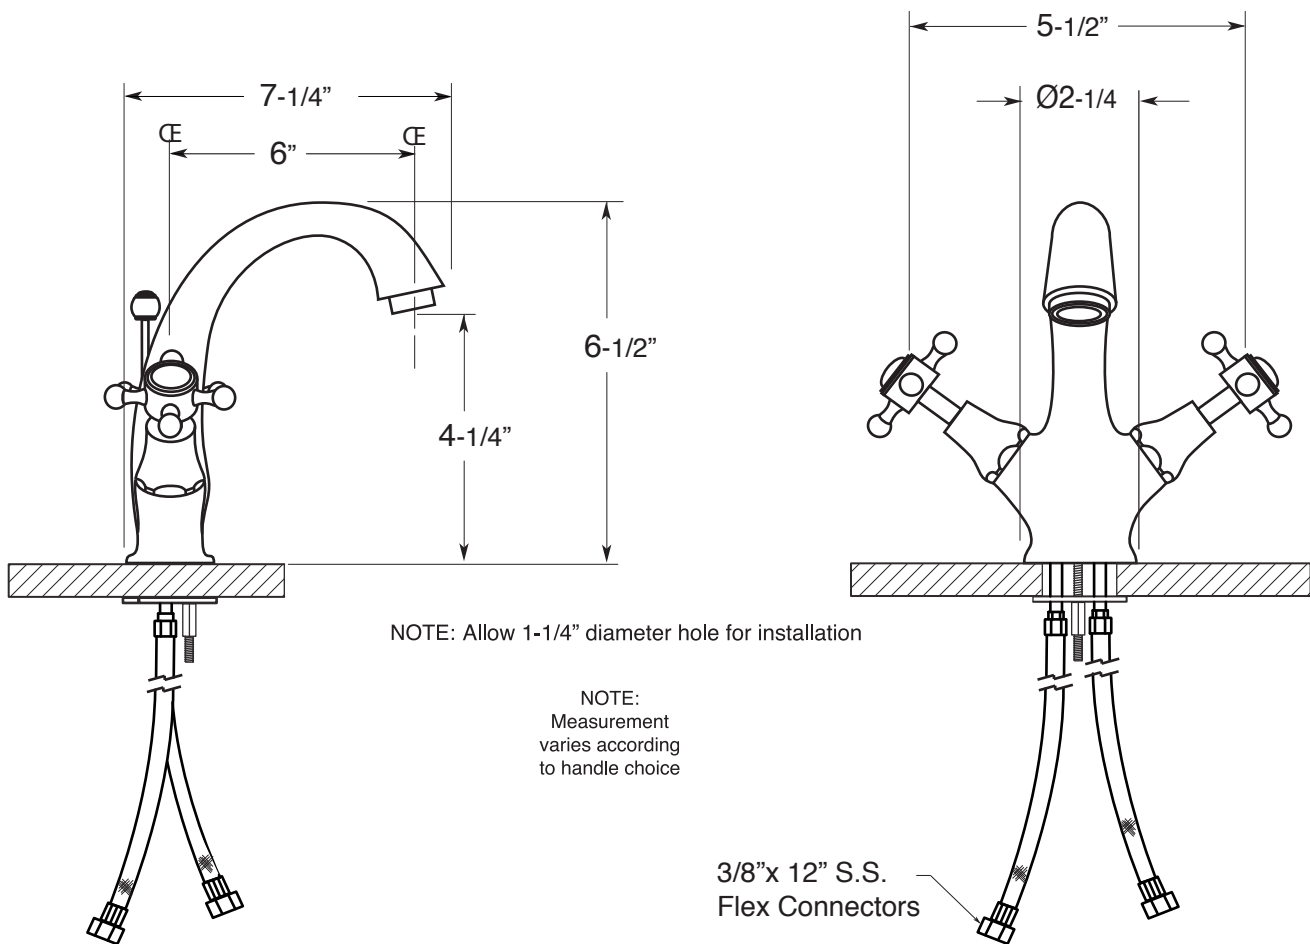

## FEATURES:

- All brass construction
- Includes pop-up drain assembly with overflow
- Available in all Sigma finishes
- Not all handles fit this application
- 12" Stainless steel flex lines are supplied
- Standard aerator is limited to 1.2 gpm.
- Maximum deck thickness: 1-1/2"
- Replacement cartridge: 18.30.029-cold, 18.30.030-hot
- Certified to meet or exceed the following codes and standards:  
ASME A112.18.1/CSA B125.1-2012

## SPECIFICATIONS

Single Hole Lavatory Faucet

1.005518

St. Michel Handle

Note: Measurements are subject to change or cancellation. No responsibility is assumed for use of superseded or voided pages.