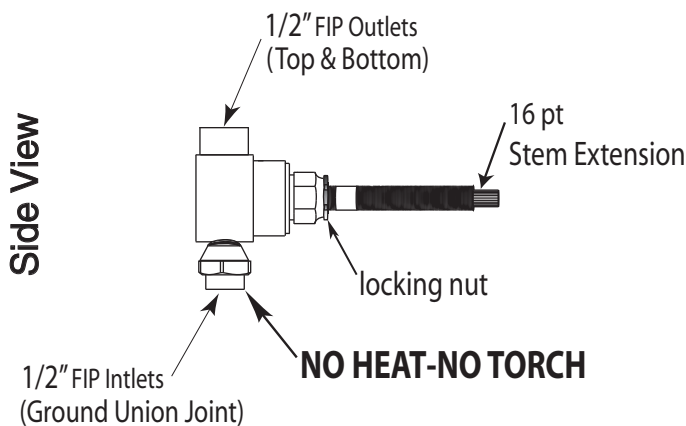

**SPECIFICATIONS**

**2 Valve Shower Set**

8" Spread

1.000242D

Jefferson Elite II Handle

(1.000242DT Trim Only)

Features:

- Forged brass construction
- 8" Center to Center valve (18.30.008)
- 10" Center to Center valve available on request (18.30.141)
- Includes 6 Plunger Deluxe Showerhead (18.10.024)
- Replacement ceramic disc cartridges:  
COLD 18.30.035 / HOT 18.30.036
- Certified to meet or exceed the following codes and standards:  
ASME A112.18.1/CSA B125.1-2011

Note: Measurements are subject to change or cancellation. No responsibility is assumed for use of superseded or voided pages.