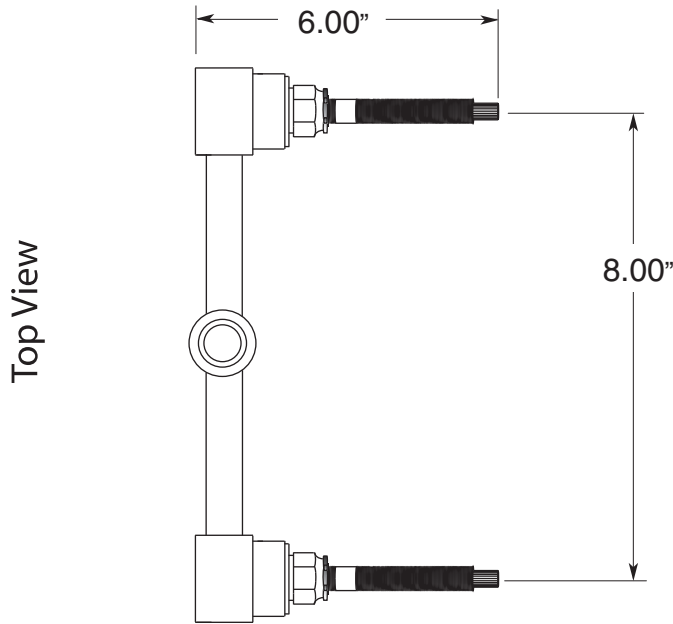

**SPECIFICATIONS**

**2 Valve Shower Set**

8" Spread

1.000242D

Jefferson Elite II Handle

(1.000242DT Trim Only)

Features:

- Forged brass construction
- 8" Center to Center valve (18.30.008)
- 10" Center to Center valve available on request (18.30.141)
- Includes 6 Plunger Deluxe Showerhead (18.10.024)
- Replacement ceramic disc cartridges:  
COLD 18.30.035 / HOT 18.30.036
- Certified to meet or exceed the following codes and standards:  
ASME A112.18.1/CSA B125.1-2011

Note: Measurements are subject to change or cancellation. No responsibility is assumed for use of superseded or voided pages.