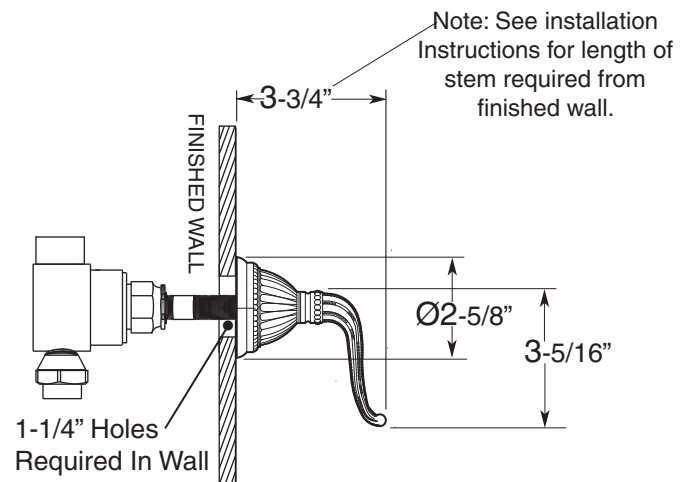

**SPECIFICATIONS**

**2 Valve Shower Set**

8" Spread

1.000242D

Jefferson Elite II Handle

(1.000242DT Trim Only)

Features:

- Forged brass construction
- 8" Center to Center valve (18.30.008)
- 10" Center to Center valve available on request (18.30.141)
- Includes 6 Plunger Deluxe Showerhead (18.10.024)
- Replacement ceramic disc cartridges:  
COLD 18.30.035 / HOT 18.30.036
- Certified to meet or exceed the following codes and standards:  
ASME A112.18.1/CSA B125.1-2011

Note: Measurements are subject to change or cancellation. No responsibility is assumed for use of superseded or voided pages.