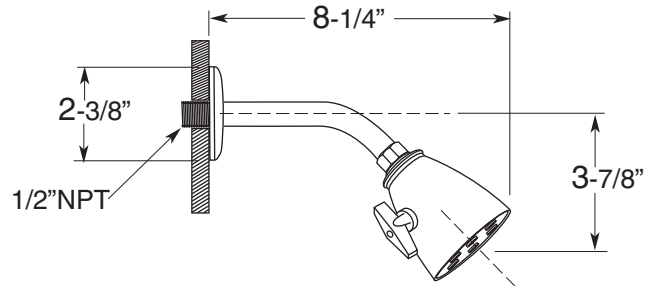

**SPECIFICATIONS**

**2 Valve Shower Set**

8" Spread

1.000242D

Jefferson Elite II Handle

(1.000242DT Trim Only)

Features:

- Forged brass construction
- 8" Center to Center valve (18.30.008)
- 10" Center to Center valve available on request (18.30.141)
- Includes 6 Plunger Deluxe Showerhead (18.10.024)
- Replacement ceramic disc cartridges:  
COLD 18.30.035 / HOT 18.30.036
- Certified to meet or exceed the following codes and standards:  
ASME A112.18.1/CSA B125.1-2011

Note: Measurements are subject to change or cancellation. No responsibility is assumed for use of superseded or voided pages.