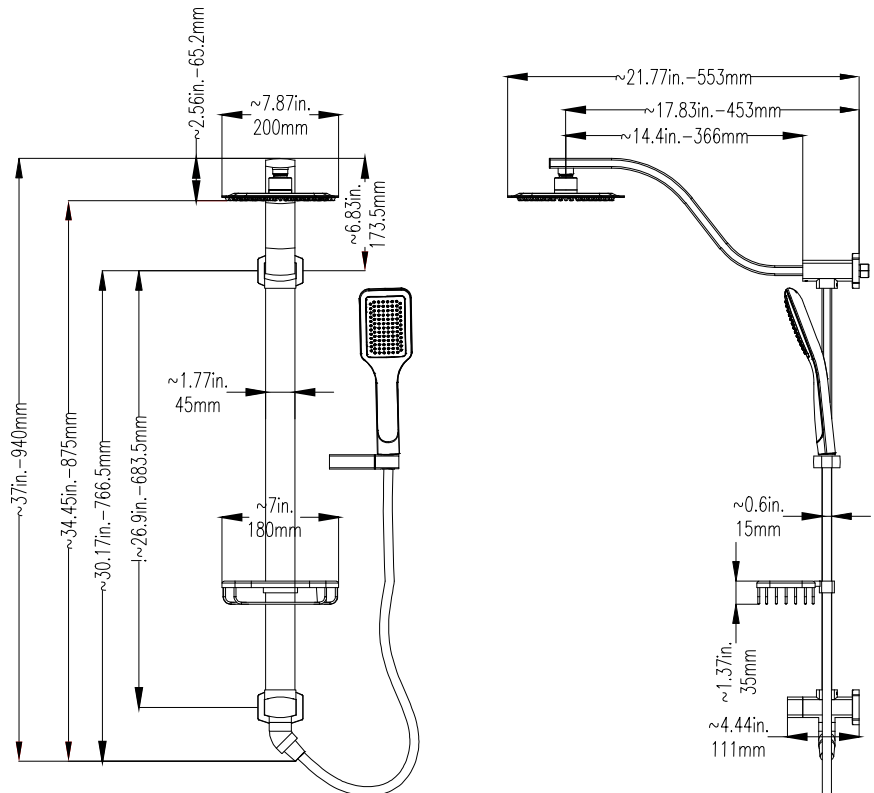

Monaco ShowerSpa

Model # 7005-CH, #7005-BN & #7005-ORB

Specification Sheet

297 Anna St. | Watsonville, CA 95076
 Toll Free: 888.785.7320
 www.PulseShowerSpas.com

PRODUCT FEATURES

- Surface mounted and completely pre-plumbed, easily retrofit your existing shower
- Available in chrome, brushed-nickel, or oil-rubbed bronze to match any decor.
- 8 inch square rain showerhead with soft tips
- Brass soap dish

SPECIFICATIONS

- 2.5 GPM/9.5 LPM Shower System