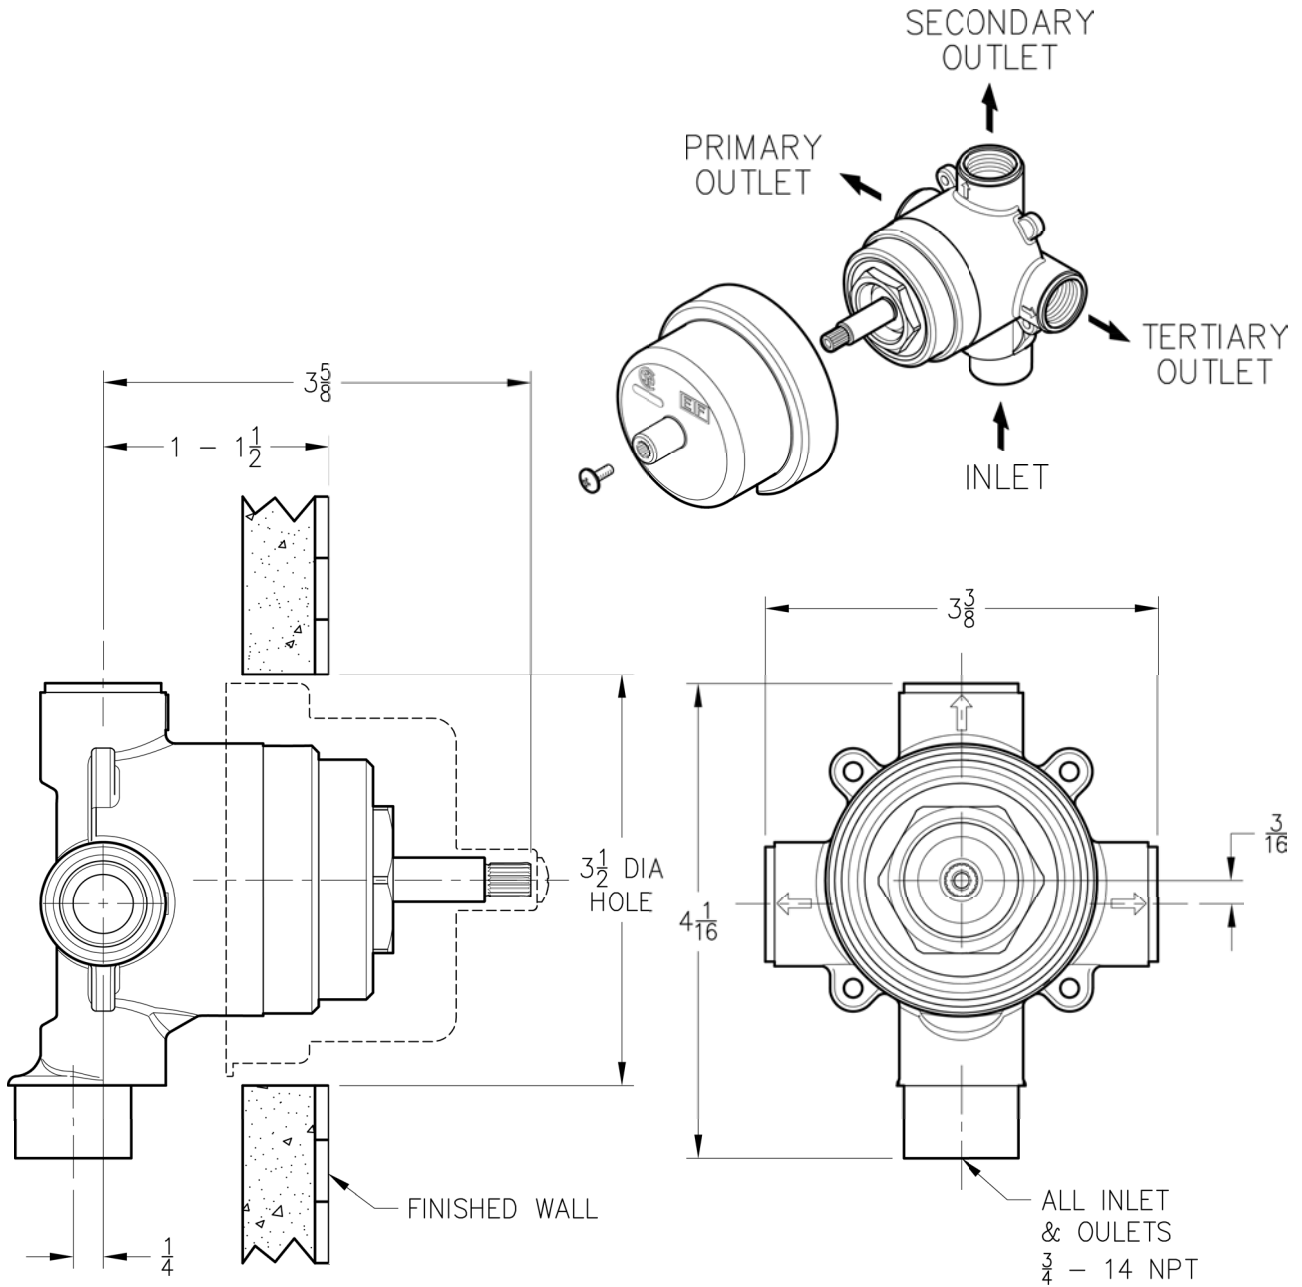

# INSTALLATION DIMENSIONS

## Tub & Shower Valve

Dimensions are in Inches

1-800-PFAUCET [www.pricepfister.com](http://www.pricepfister.com)  
 19701 DaVinci, Lake Forest, CA 92610  
 10/17/08

Price Pfister®

SS-016-07

## Shower Trim

Dimensions are in Inches

1-800-PFAUCET [www.pricepfister.com](http://www.pricepfister.com)  
19701 DaVinci, Lake Forest, CA 92610  
10/17/08

Price Pfister®

SS-R79-01

INSTALLATION DIMENSIONS

Tub & Shower Trim