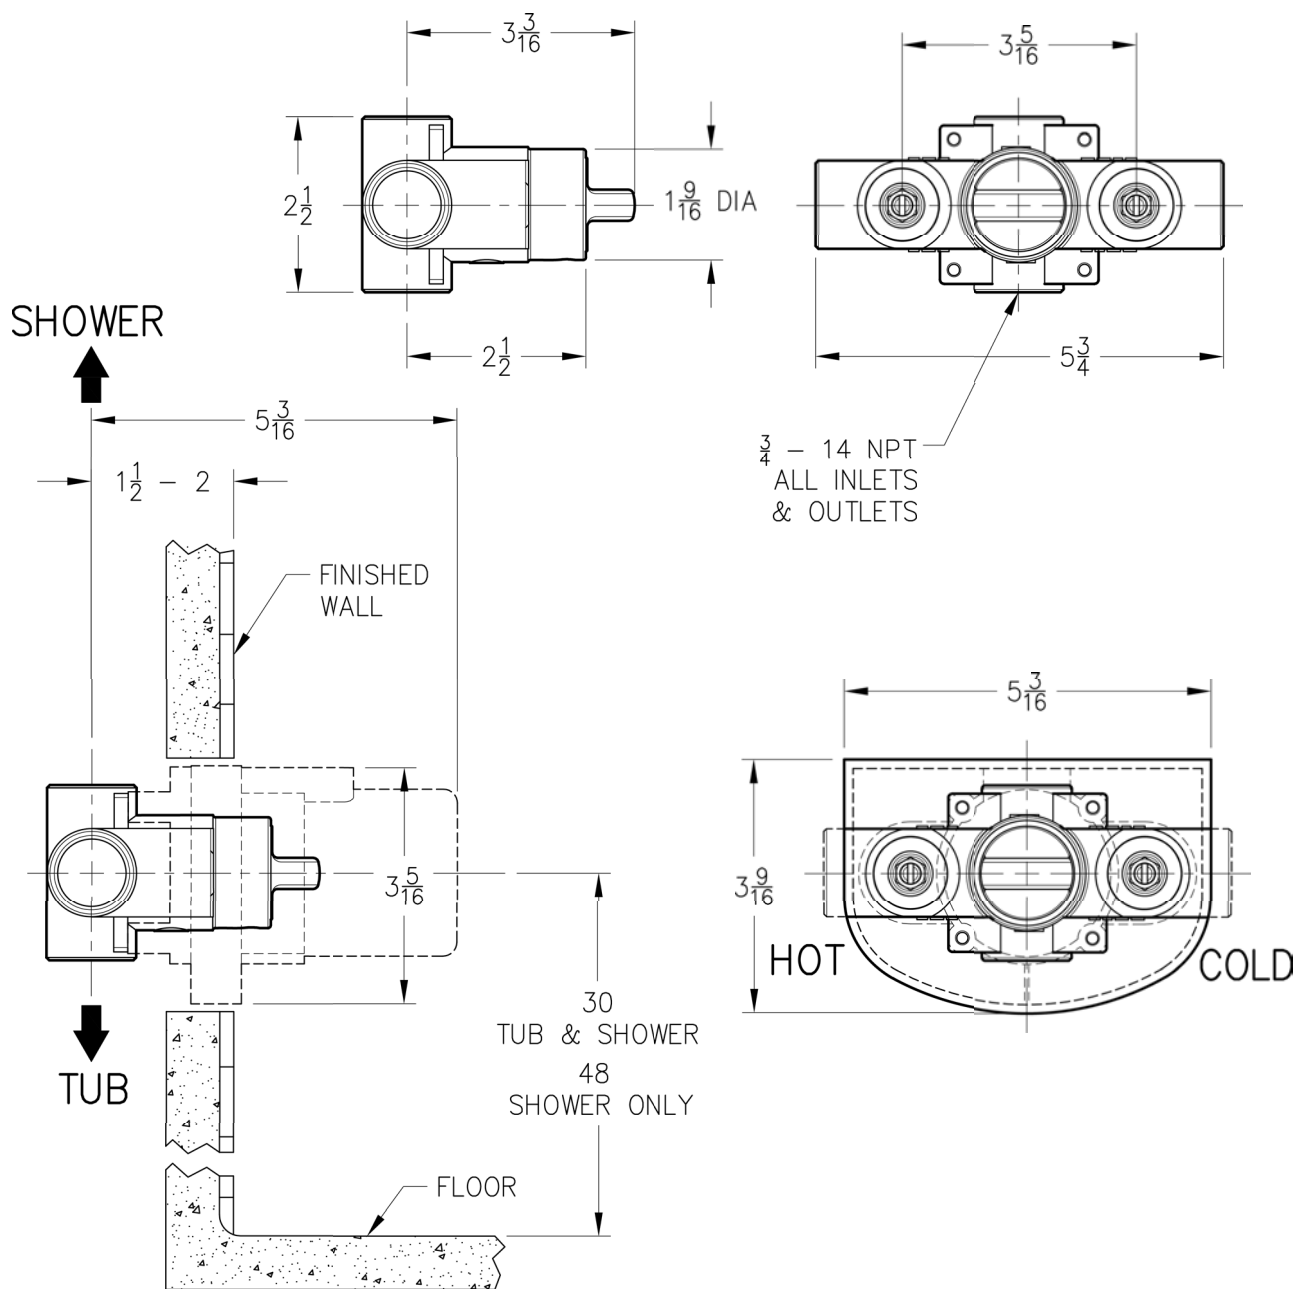

## Shower Trim

Dimensions are in Inches

1-800-PFAUCET www.pricepfister.com  
 19701 DaVinci, Lake Forest, CA 92610  
 10/17/08

Price Pfister®

SS-R89-22

# INSTALLATION DIMENSIONS

## Tub & Shower Valve

Dimensions are in Inches

**1-800-PFAUCET** [www.pricepfister.com](http://www.pricepfister.com)  
 19701 DaVinci, Lake Forest, CA 92610  
 10/17/08

**Price Pfister**

SS-0T8-01