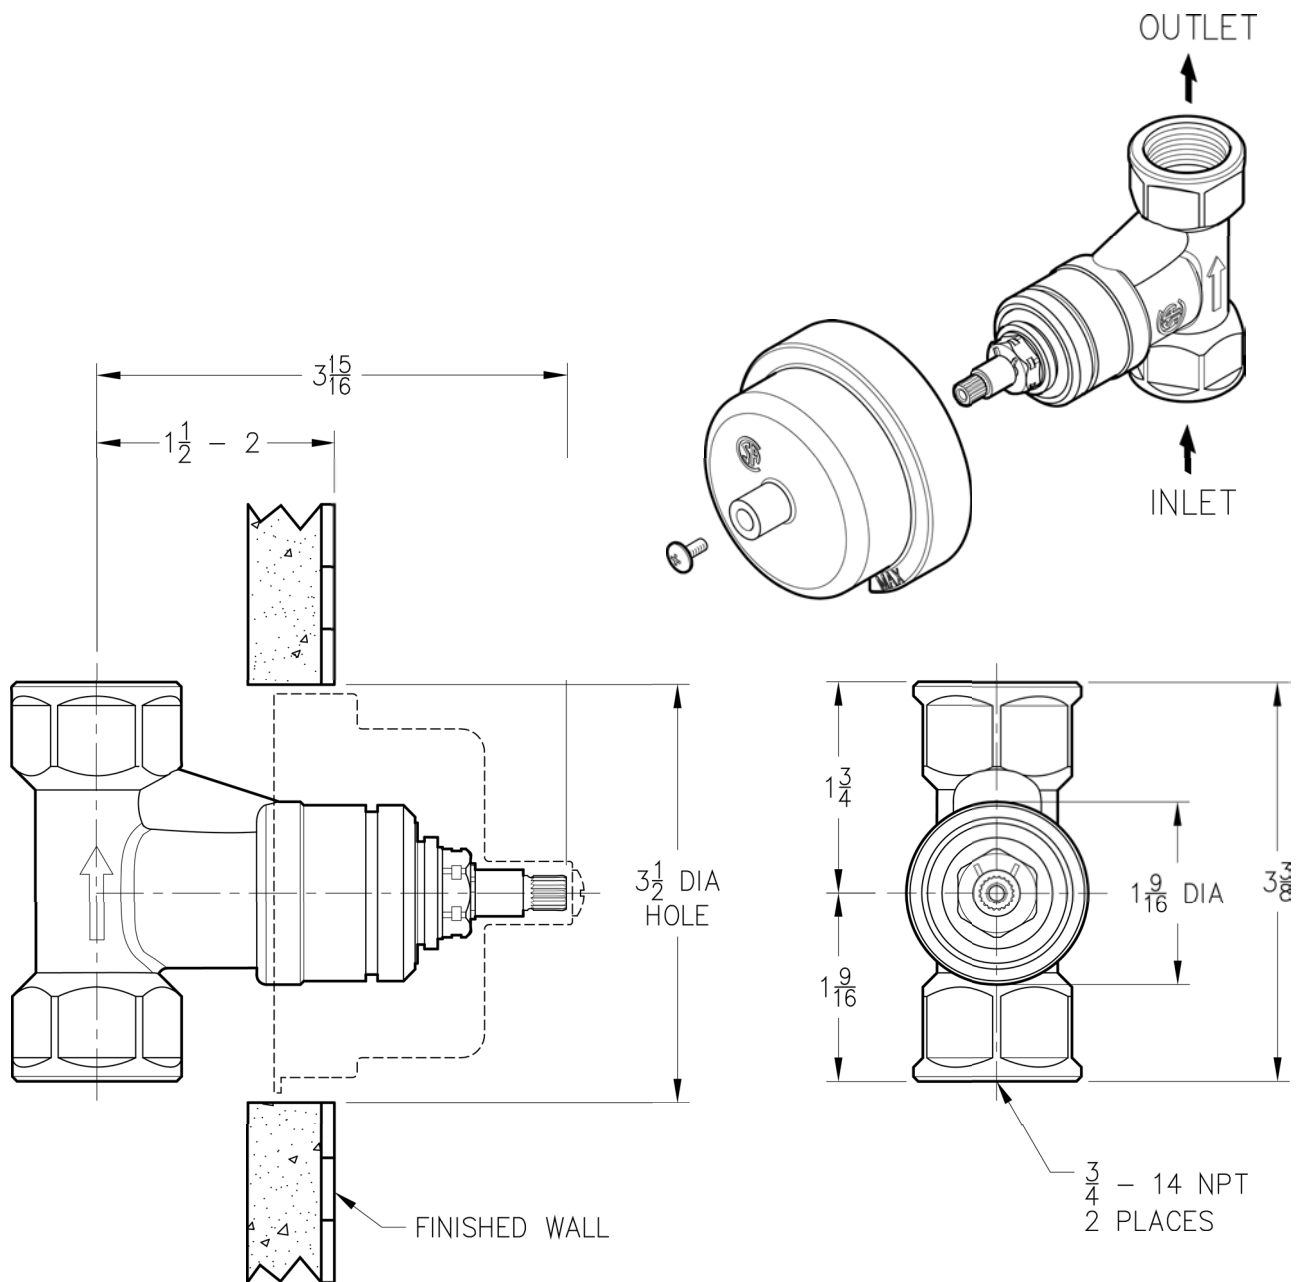

# INSTALLATION DIMENSIONS

## Tub & Shower Valve

Dimensions are in Inches

**1-800-PFAUCET** [www.pricepfister.com](http://www.pricepfister.com)  
 19701 DaVinci, Lake Forest, CA 92610  
 10/17/08

**Price Pfister**

SS-0T8-01

## Tub & Shower Valve

Dimensions are in Inches

1-800-PFAUCET [www.pricepfister.com](http://www.pricepfister.com)  
19701 DaVinci, Lake Forest, CA 92610  
10/17/08

Price Pfister®

SS-014-01