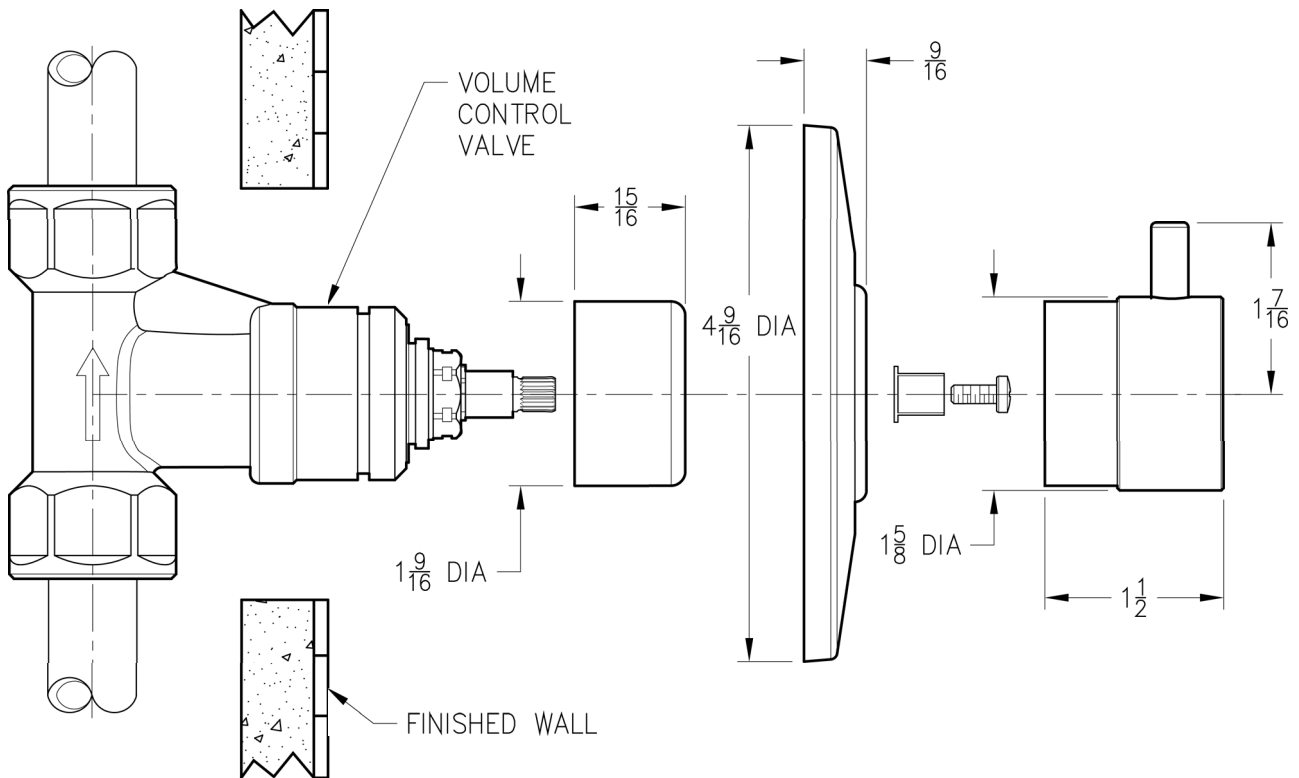

# INSTALLATION DIMENSIONS

## Shower Trim

Dimensions are in Inches

1-800-PFAUCET [www.pricepfister.com](http://www.pricepfister.com)  
19701 DaVinci, Lake Forest, CA 92610  
10/17/08

Price Pfister®

SS-R79-01

INSTALLATION DIMENSIONS

Tub & Shower Trim

## Tub & Shower Valve

Dimensions are in Inches

**1-800-PFAUCET** [www.pricepfister.com](http://www.pricepfister.com)  
 19701 DaVinci, Lake Forest, CA 92610  
 10/17/08

**Price Pfister**

SS-0T8-01

## Tub & Shower Valve

Dimensions are in Inches

1-800-PFAUCET [www.pricepfister.com](http://www.pricepfister.com)  
19701 DaVinci, Lake Forest, CA 92610  
10/17/08

Price Pfister®

SS-014-01