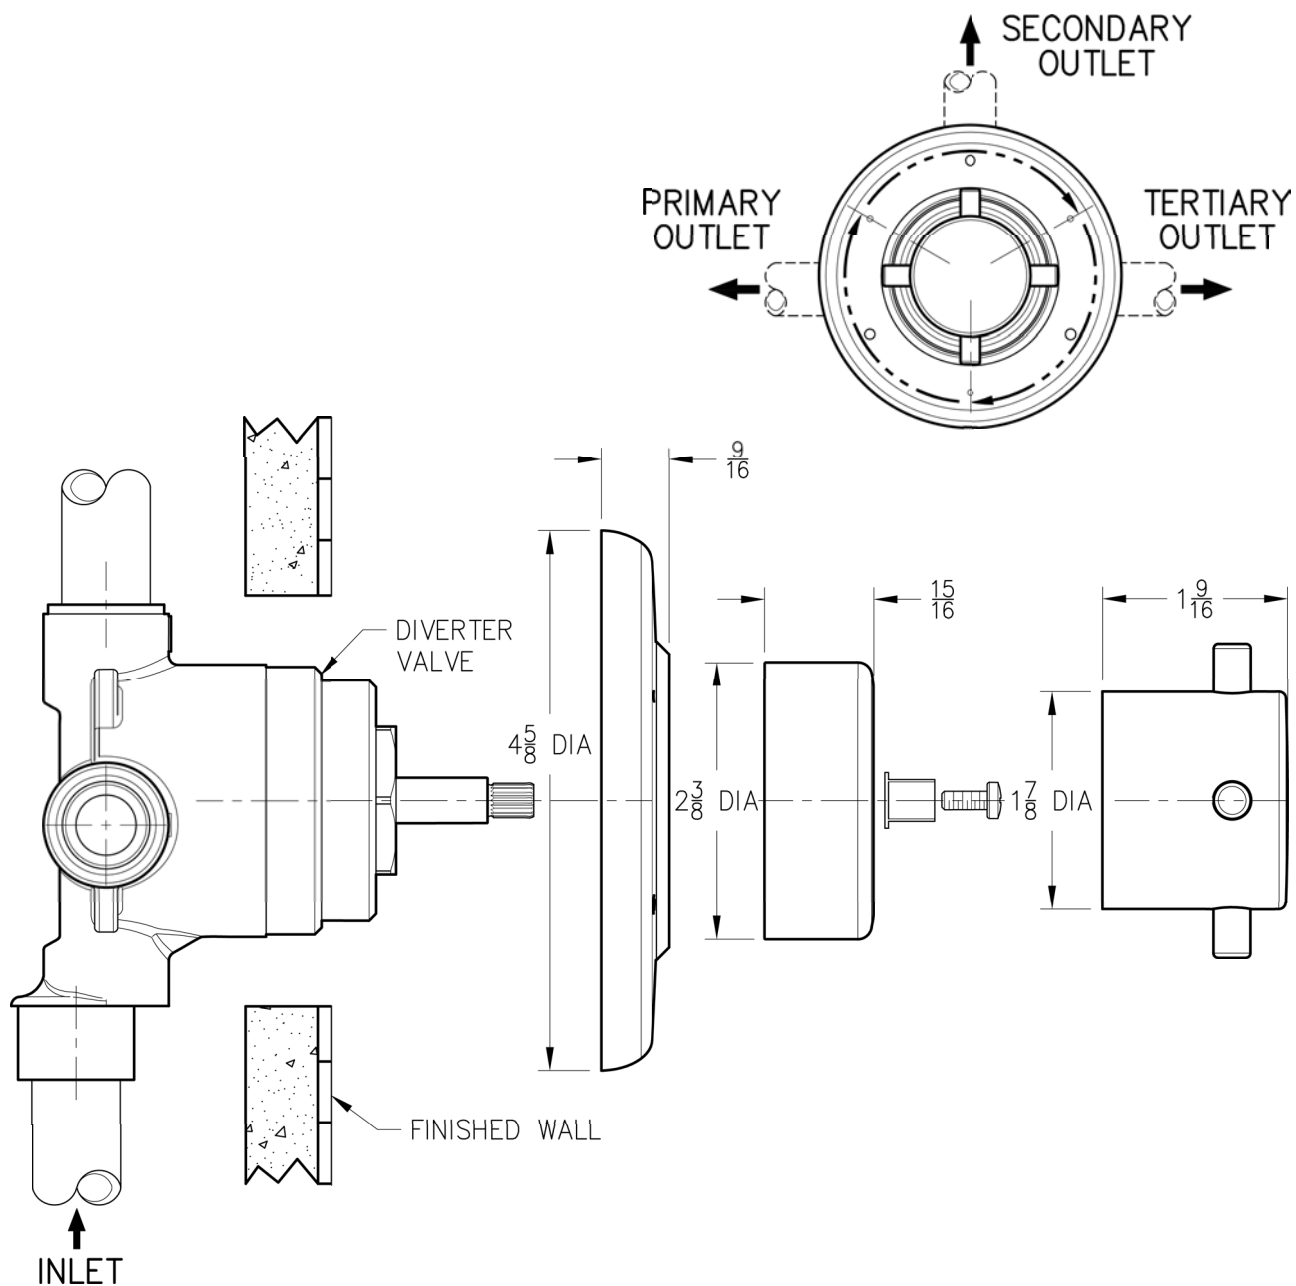

# INSTALLATION DIMENSIONS

## Tub & Shower Valve

Dimensions are in Inches

1-800-PFAUCET [www.pricepfister.com](http://www.pricepfister.com)  
 19701 DaVinci, Lake Forest, CA 92610  
 10/17/08

Price Pfister®

SS-016-07

## Shower Trim

Dimensions are in Inches

1-800-PFAUCET [www.pricepfister.com](http://www.pricepfister.com)  
19701 DaVinci, Lake Forest, CA 92610  
10/17/08

Price Pfister®

SS-R79-01

INSTALLATION DIMENSIONS

Tub & Shower Trim