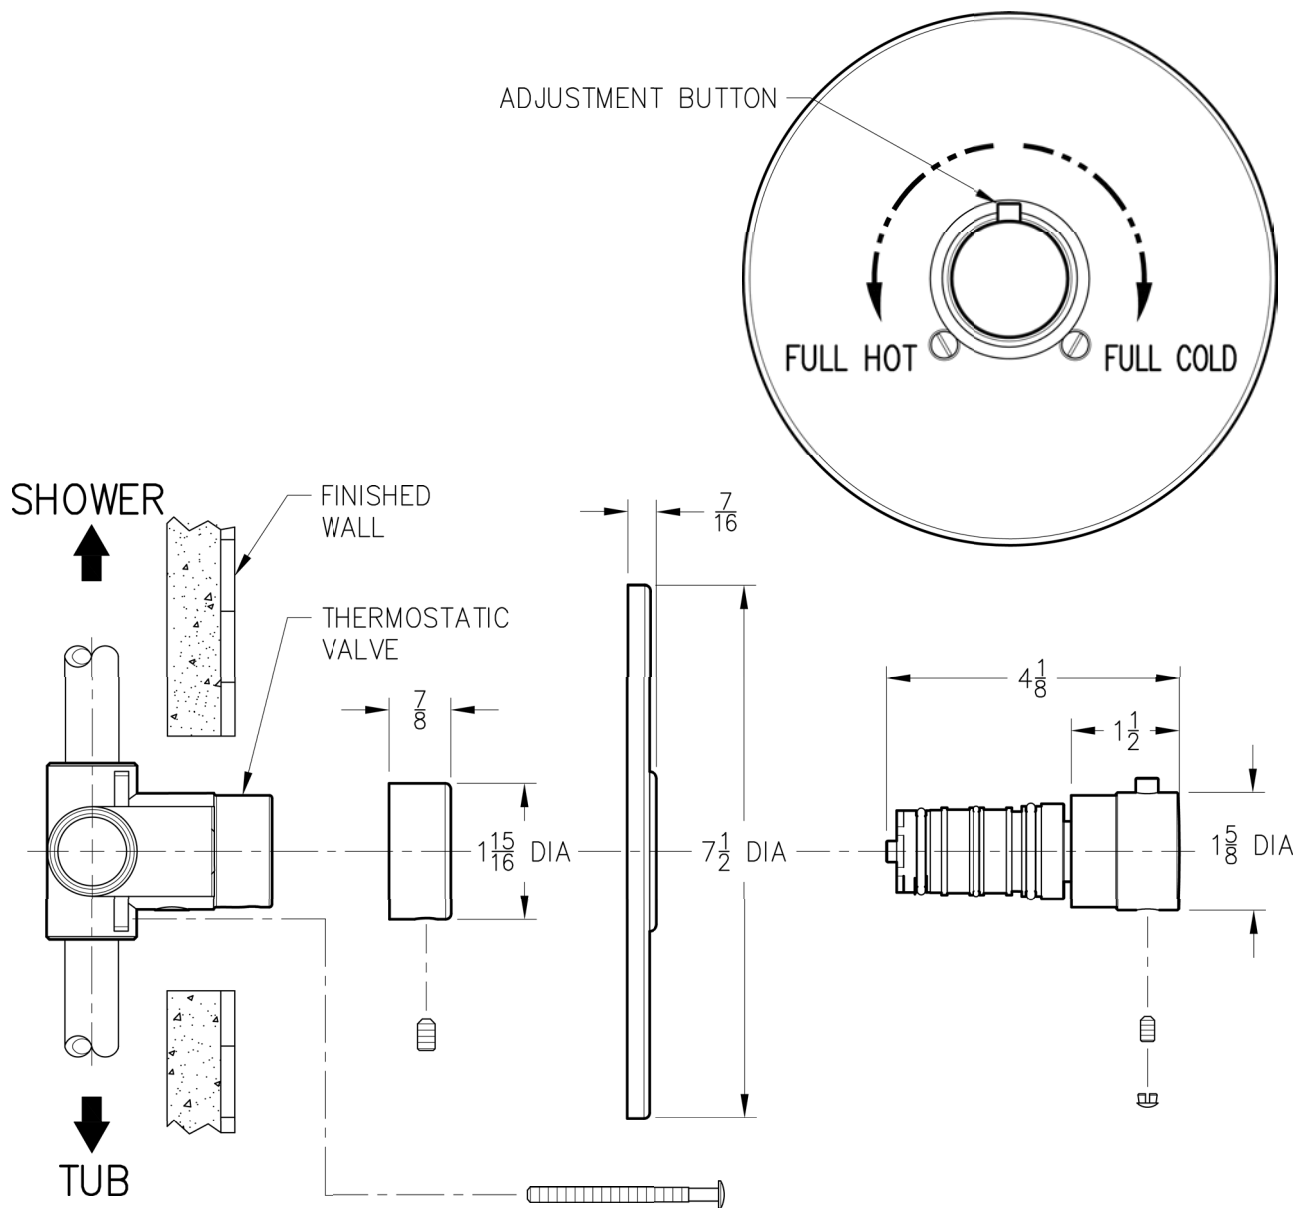

R89 Series

Shower Trim

Dimensions are in Inches

1-800-PFAUCET www.pricepfister.com
19701 DaVinci, Lake Forest, CA 92610
10/17/08

Price Pfister®

SS-R89-22