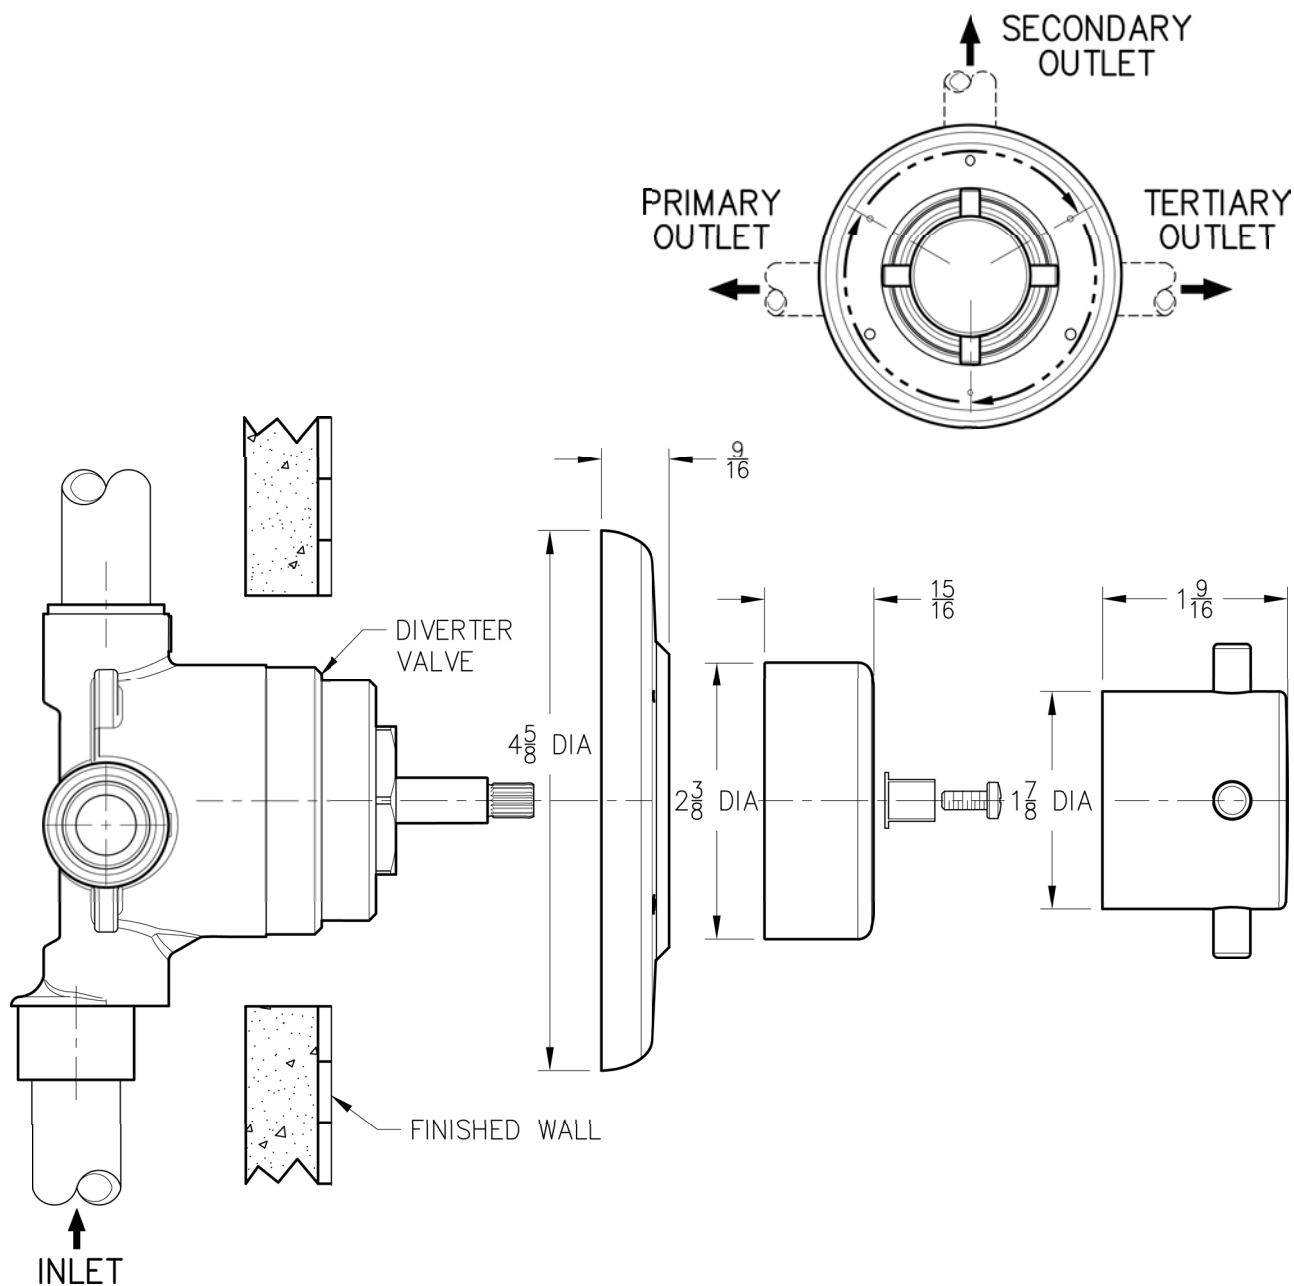

INSTALLATION DIMENSIONS

Shower Trim

Dimensions are in Inches

1-800-PFAUCET www.pricepfister.com
19701 DaVinci, Lake Forest, CA 92610
10/17/08

Price Pfister®

SS-R79-01