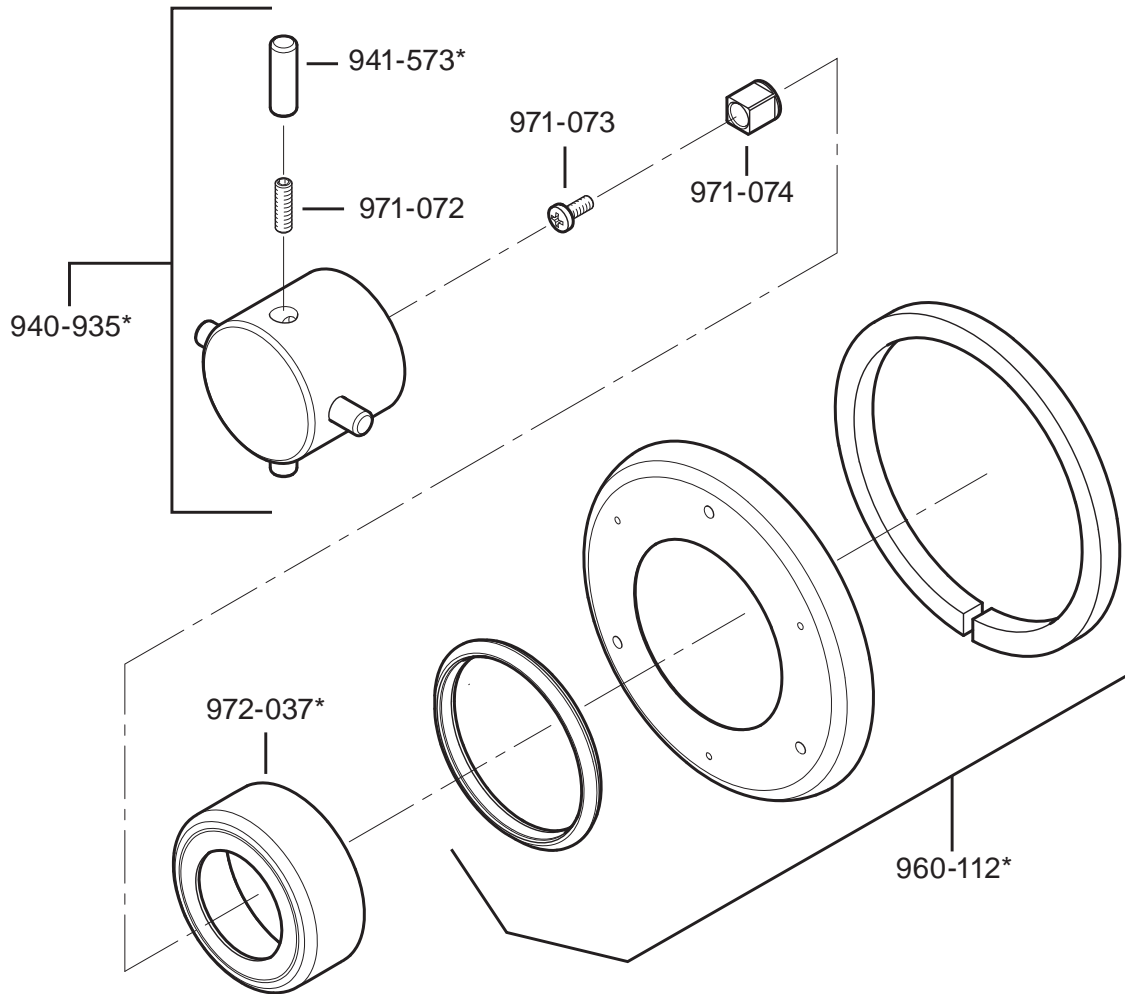

PARTS EXPLOSION

16 Series - 3/4" Shower System - Diverter Valve

FINISHES * Indicates Finish

A Polished Chrome	M Almond	U Rustic Bronze
B Black	N Antique Bronze	V PVD Polished Brass
E Rustic Pewter	P Polished Brass	W White
D PVD Polished Nickel	Q Satin Brass	Y Tuscan Bronze
J PVD Brushed Nickel	R Copper	Z Oil-Rubbed Bronze
K Satin Nickel	S Stainless Steel	
L Satin Stainless	T Biscuit	

All finishes not available on all parts

1-800-PFAUCET www.pricepfister.com
19701 DaVinci, Lake Forest, CA 92610

08/08/08

Price Pfister

PARTS EXPLOSION

R79 Series - 3/4" Shower System - Diverter Trim

FINISHES * Indicates Finish