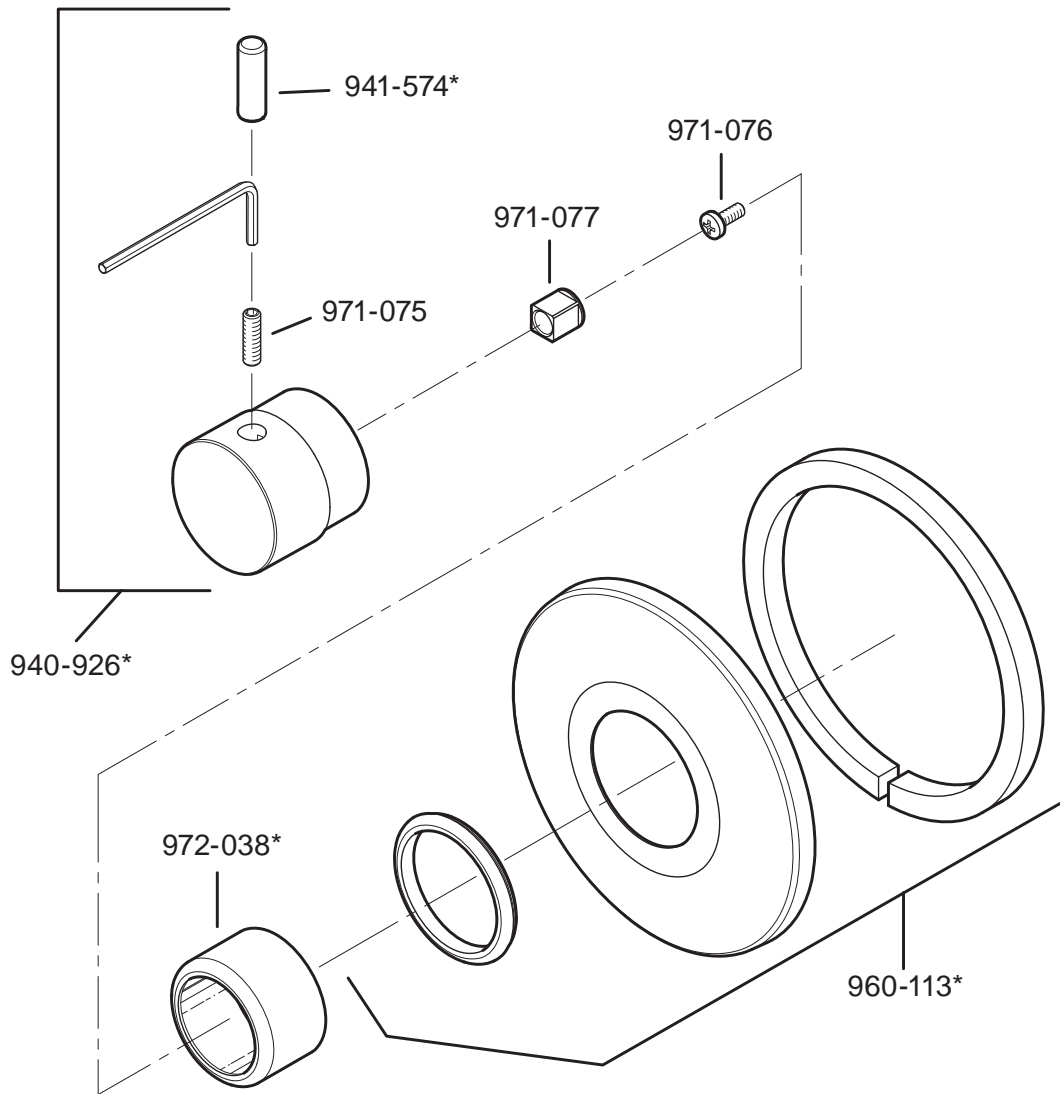

All finishes not available on all parts

1-800-PFAUCET www.pricepfister.com
19701 DaVinci, Lake Forest, CA 92610

08/08/08

Price Pfister

PARTS EXPLOSION

R78 Series - 3/4" Shower System - Volume Control Trim

FINISHES * Indicates Finish