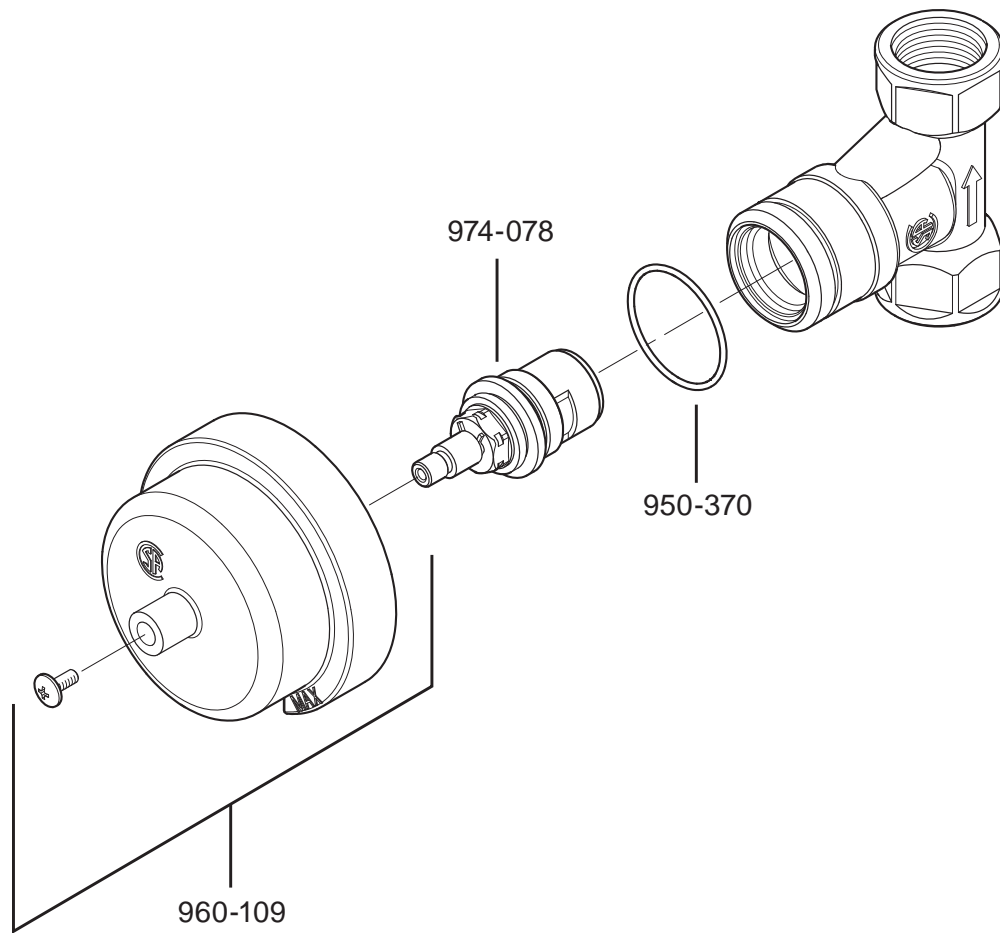

All finishes not available on all parts

1-800-PFAUCET www.pricepfister.com
 19701 DaVinci, Lake Forest, CA 92610

08/08/08

Price Pfister

PARTS EXPLOSION

14 Series - 3/4" Shower System - Volume Control Valve