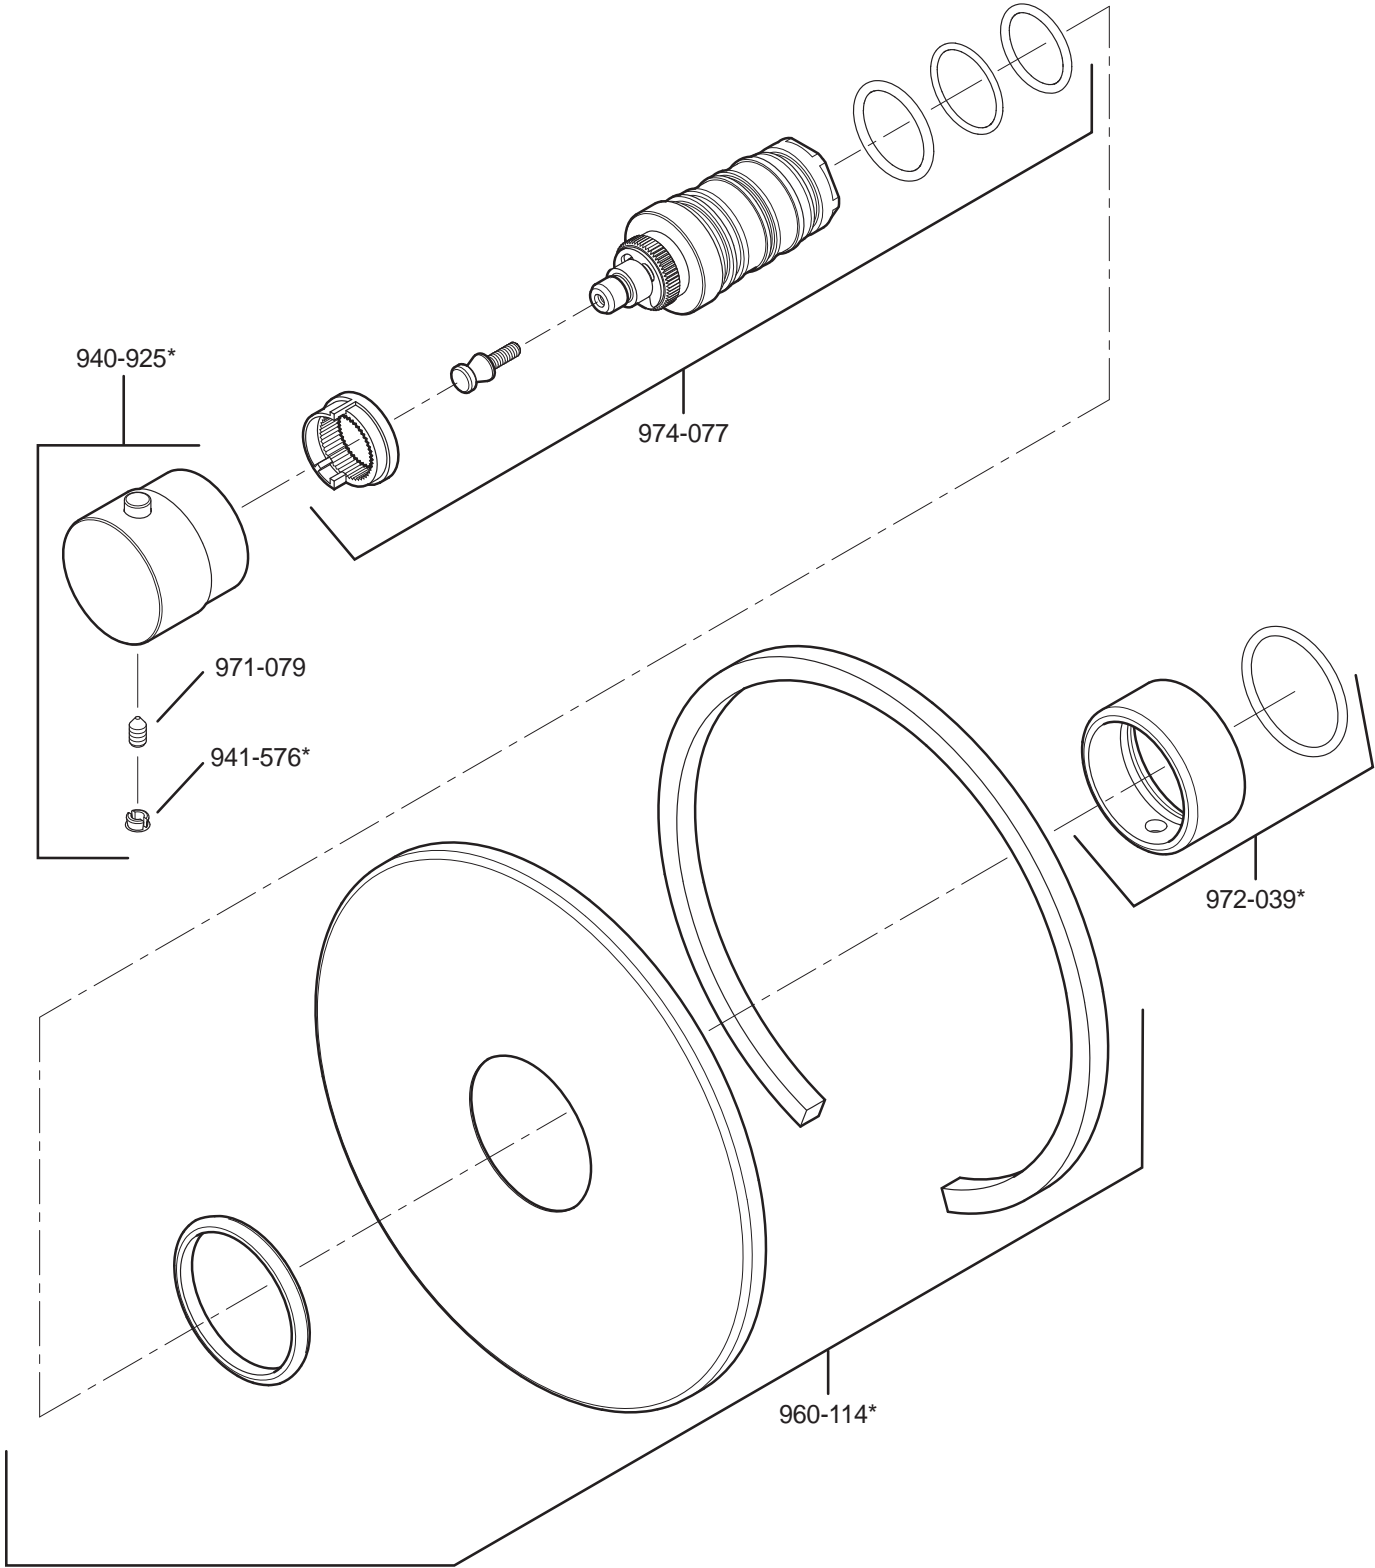

All finishes not available on all parts

1-800-PFAUCET www.pricepfister.com
 19701 DaVinci, Lake Forest, CA 92610

08/08/08

Price Pfister

PARTS EXPLOSION

R89 Series - 3/4" Shower System - Thermostatic Valve Trim