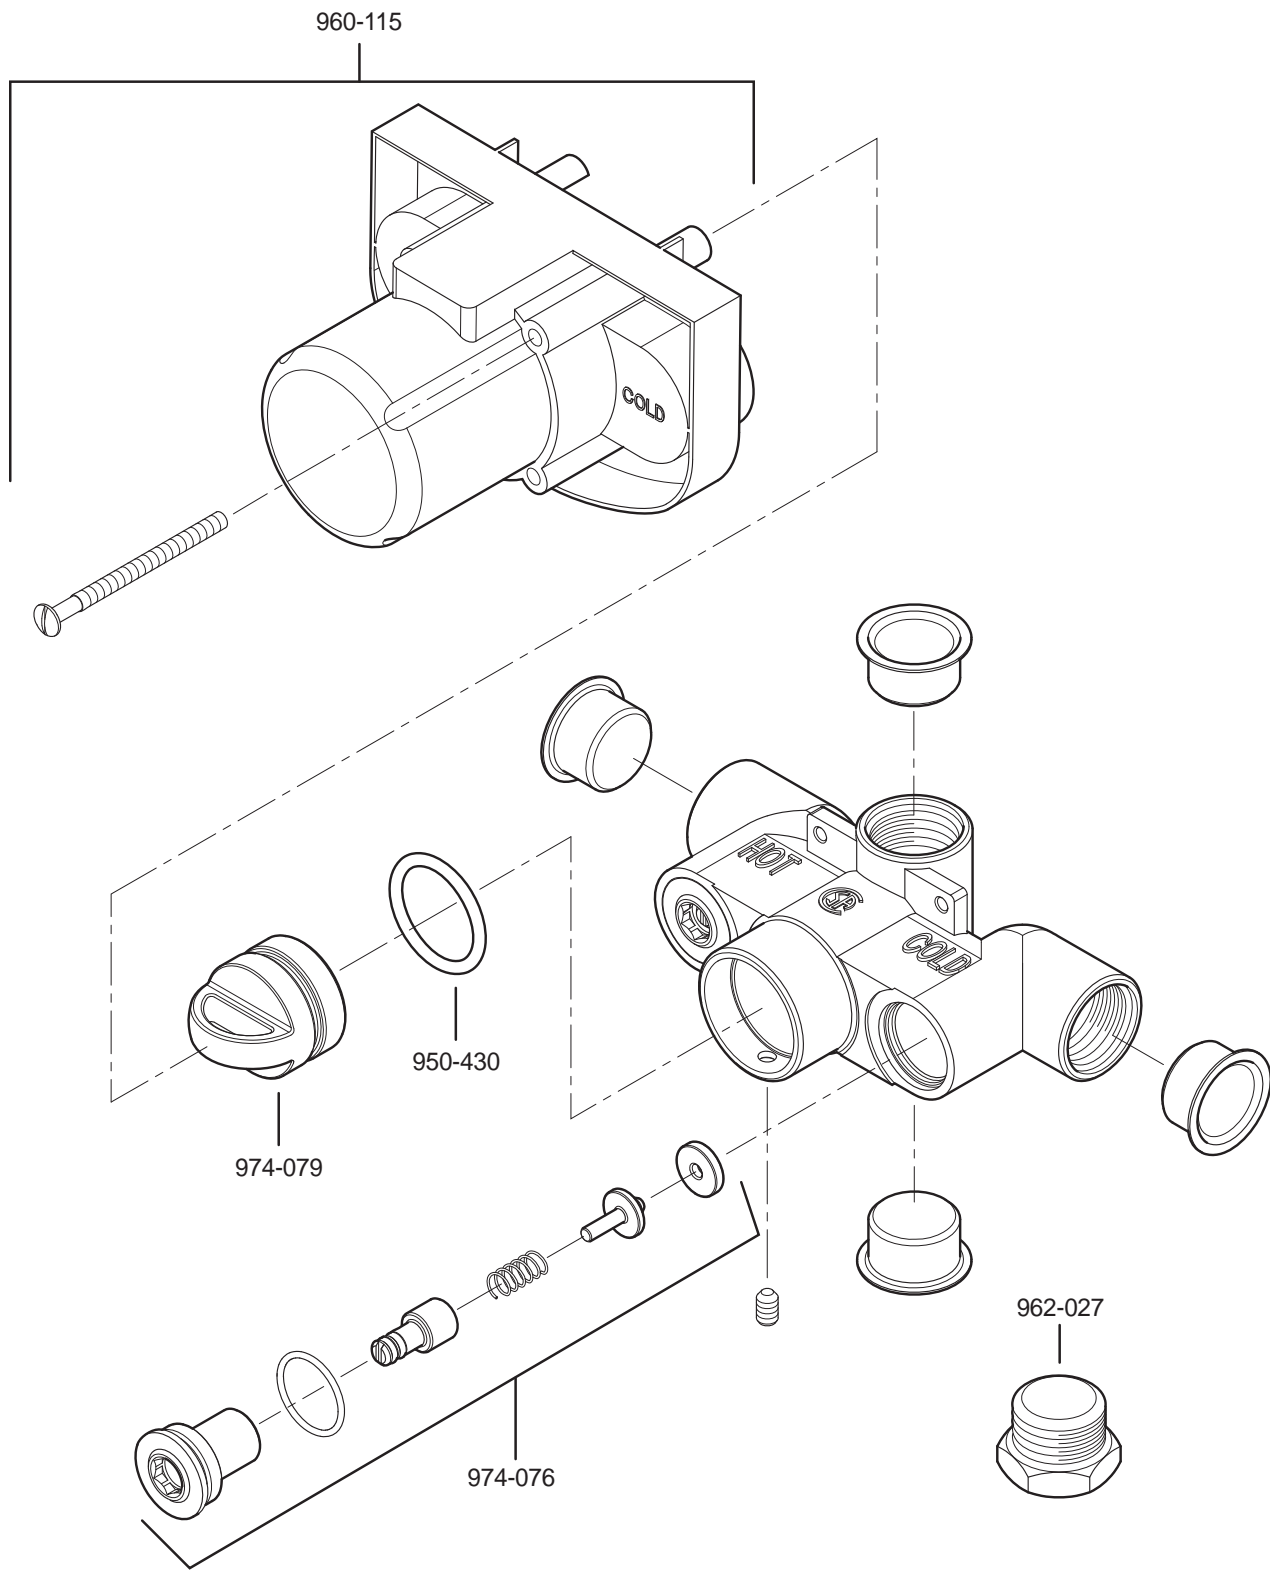

PARTS EXPLOSION

OT8 Series - 3/4" Shower System - Thermostatic Valve

FINISHES * Indicates Finish

A Polished Chrome	M Almond	U Rustic Bronze
B Black	N Antique Bronze	V PVD Polished Brass
E Rustic Pewter	P Polished Brass	W White
D PVD Polished Nickel	Q Satin Brass	Y Tuscan Bronze
J PVD Brushed Nickel	R Copper	Z Oil-Rubbed Bronze
K Satin Nickel	S Stainless Steel	
L Satin Stainless	T Biscuit	

All finishes not available on all parts

1-800-PFAUCET www.pricepfister.com
19701 DaVinci, Lake Forest, CA 92610

08/08/08

Price Pfister