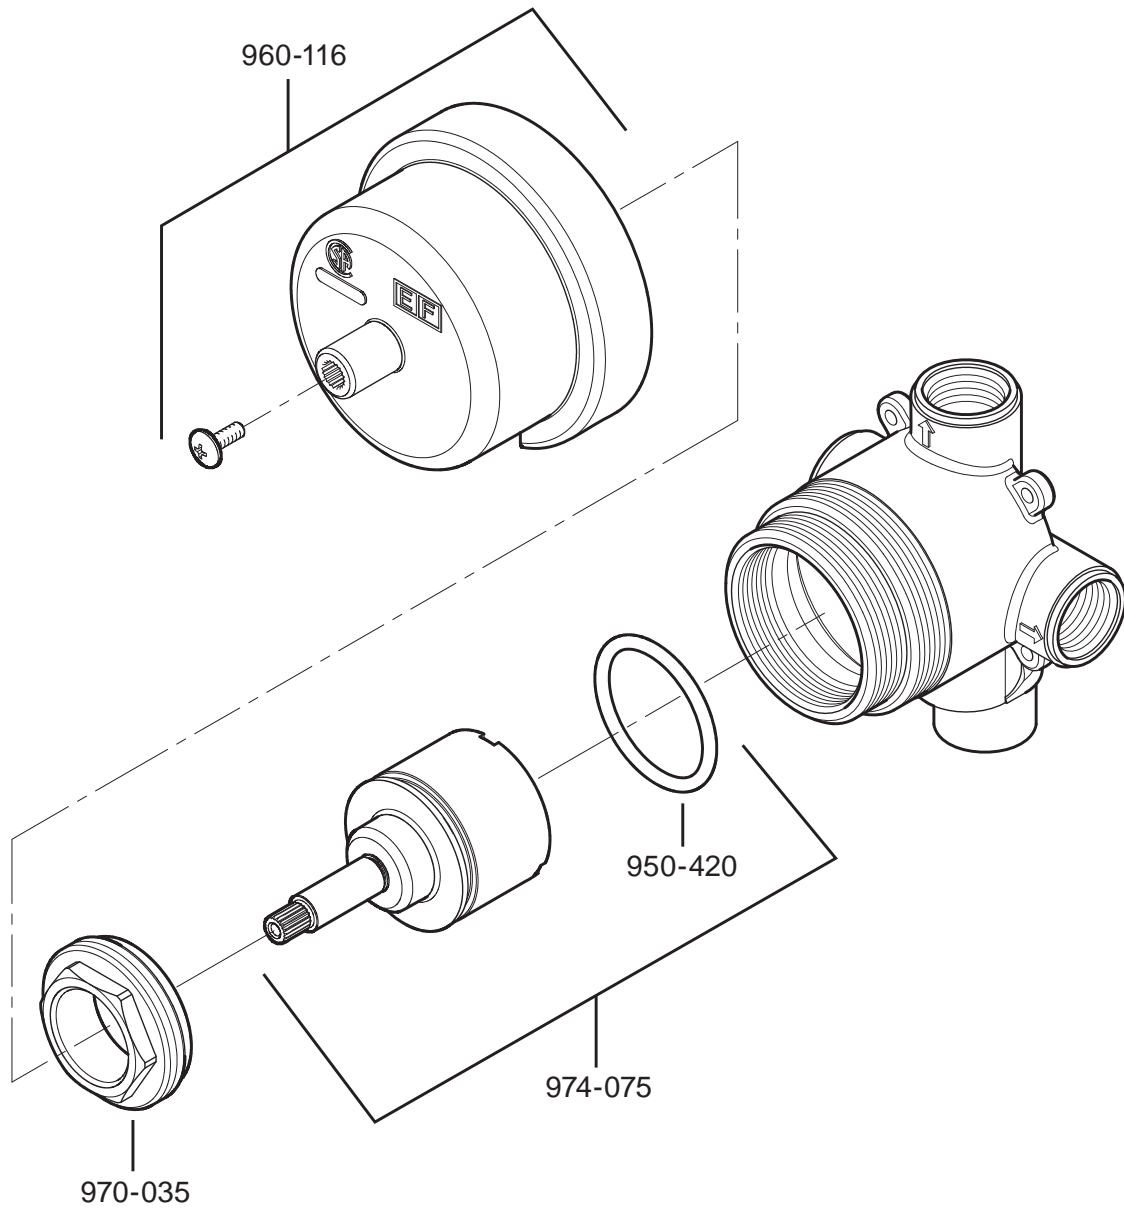

PARTS EXPLOSION

16 Series - 3/4" Shower System - Diverter Valve

FINISHES * Indicates Finish

A Polished Chrome	M Almond	U Rustic Bronze
B Black	N Antique Bronze	V PVD Polished Brass
E Rustic Pewter	P Polished Brass	W White
D PVD Polished Nickel	Q Satin Brass	Y Tuscan Bronze
J PVD Brushed Nickel	R Copper	Z Oil-Rubbed Bronze
K Satin Nickel	S Stainless Steel	
L Satin Stainless	T Biscuit	