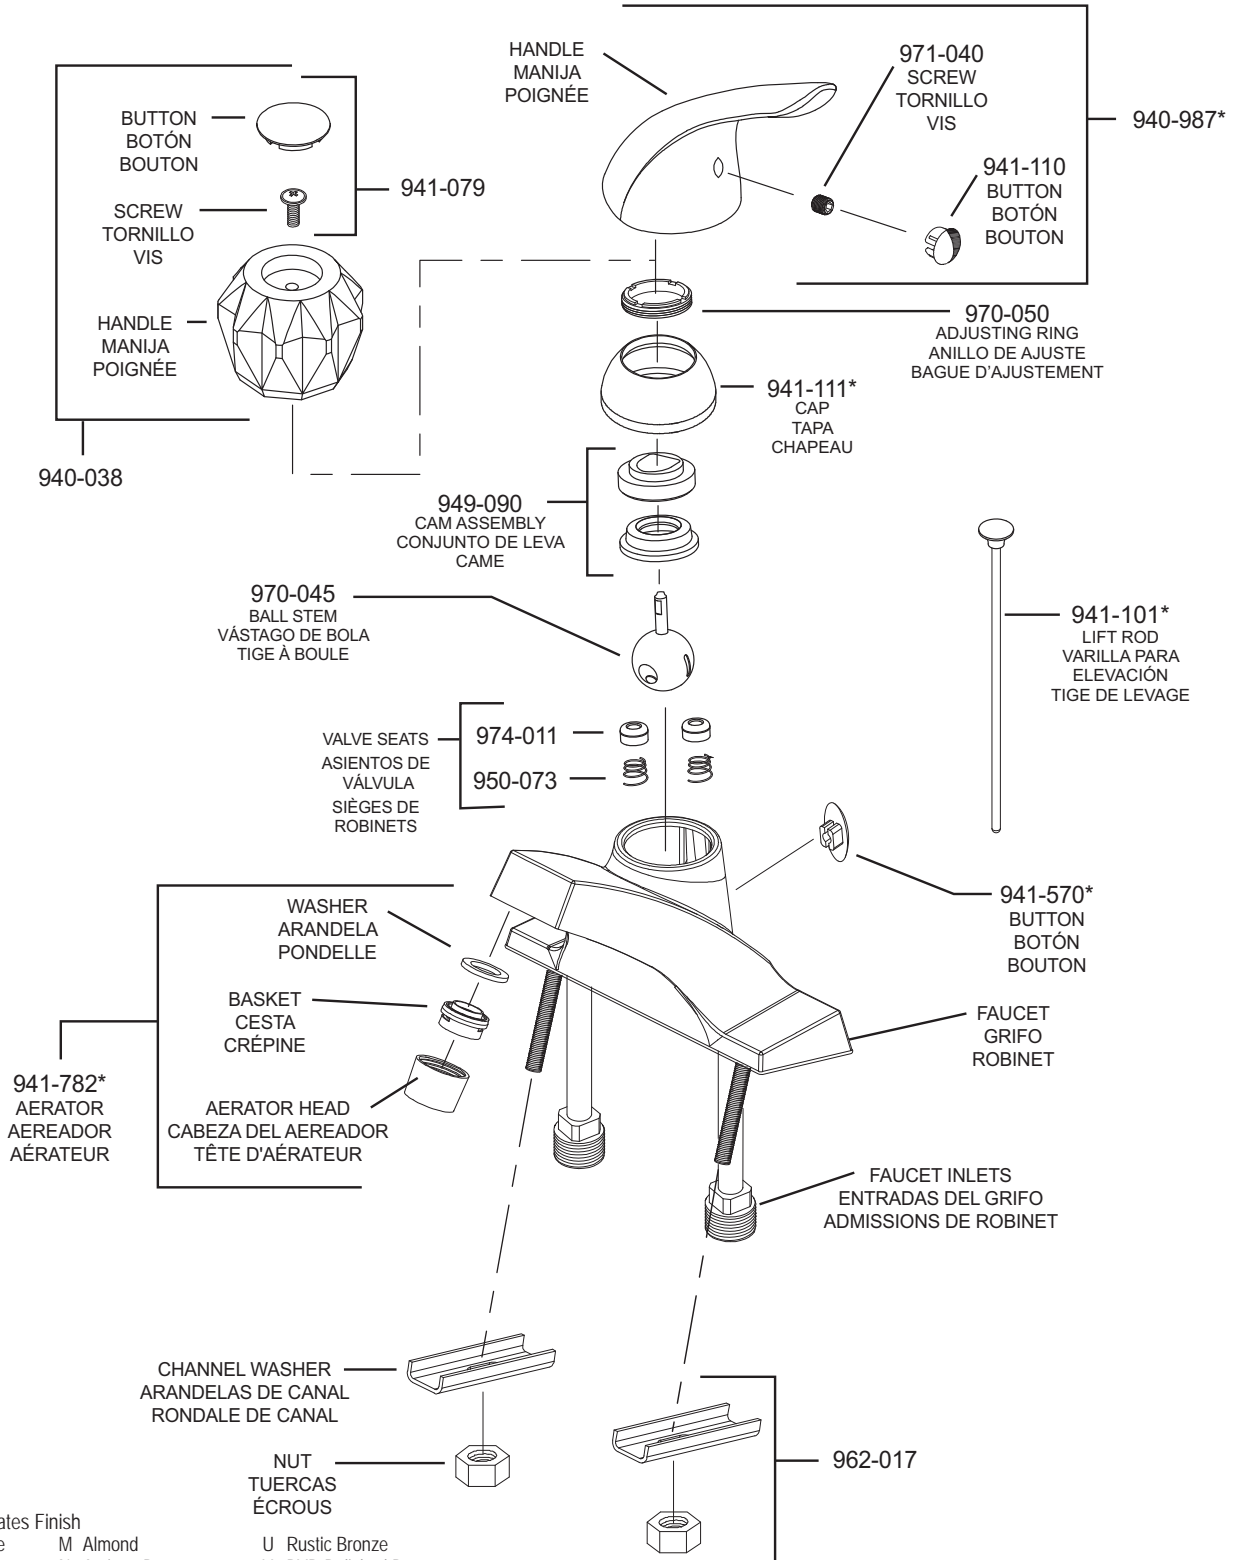

PARTS EXPLOSION

142 Pfirst Series™ Single Control, Centerset Lavatory Faucet

FINISHES * Indicates Finish

A Polished Chrome	M Almond	U Rustic Bronze
B Black	N Antique Bronze	V PVD Polished Brass
E Rustic Pewter	P Polished Brass	W White
D PVD Polished Nickel	Q Satin Brass	Y Tuscan Bronze
J PVD Brushed Nickel	R Copper	Z Oil-Rubbed Bronze
K Satin Nickel	S Stainless Steel	
L Satin Stainless	T Biscuit	

All finishes not available on all parts

1-800-PFAUCET www.pricepfister.com
19701 DaVinci, Lake Forest, CA 92610

07/15/08

Price Pfister