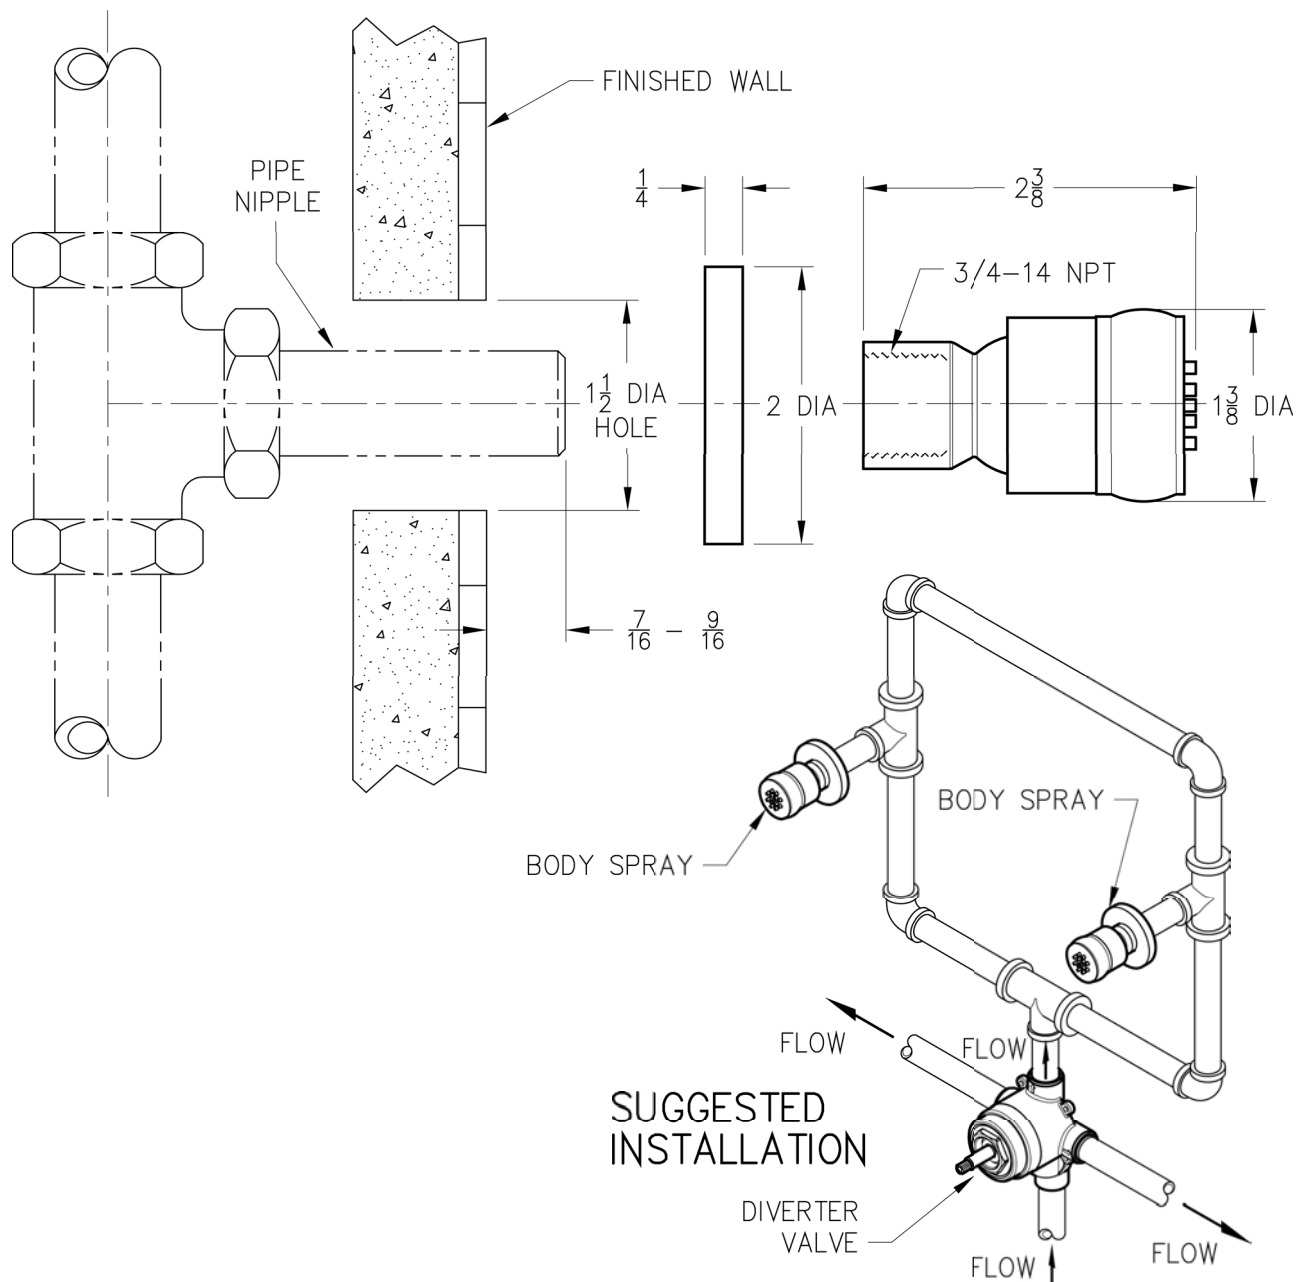

# INSTALLATION DIMENSIONS

## Tub & Shower

Dimensions are in Inches

1-800-PFAUCET [www.pricepfister.com](http://www.pricepfister.com)  
19701 DaVinci, Lake Forest, CA 92610  
10/29/08

Price Pfister

SS-015-08