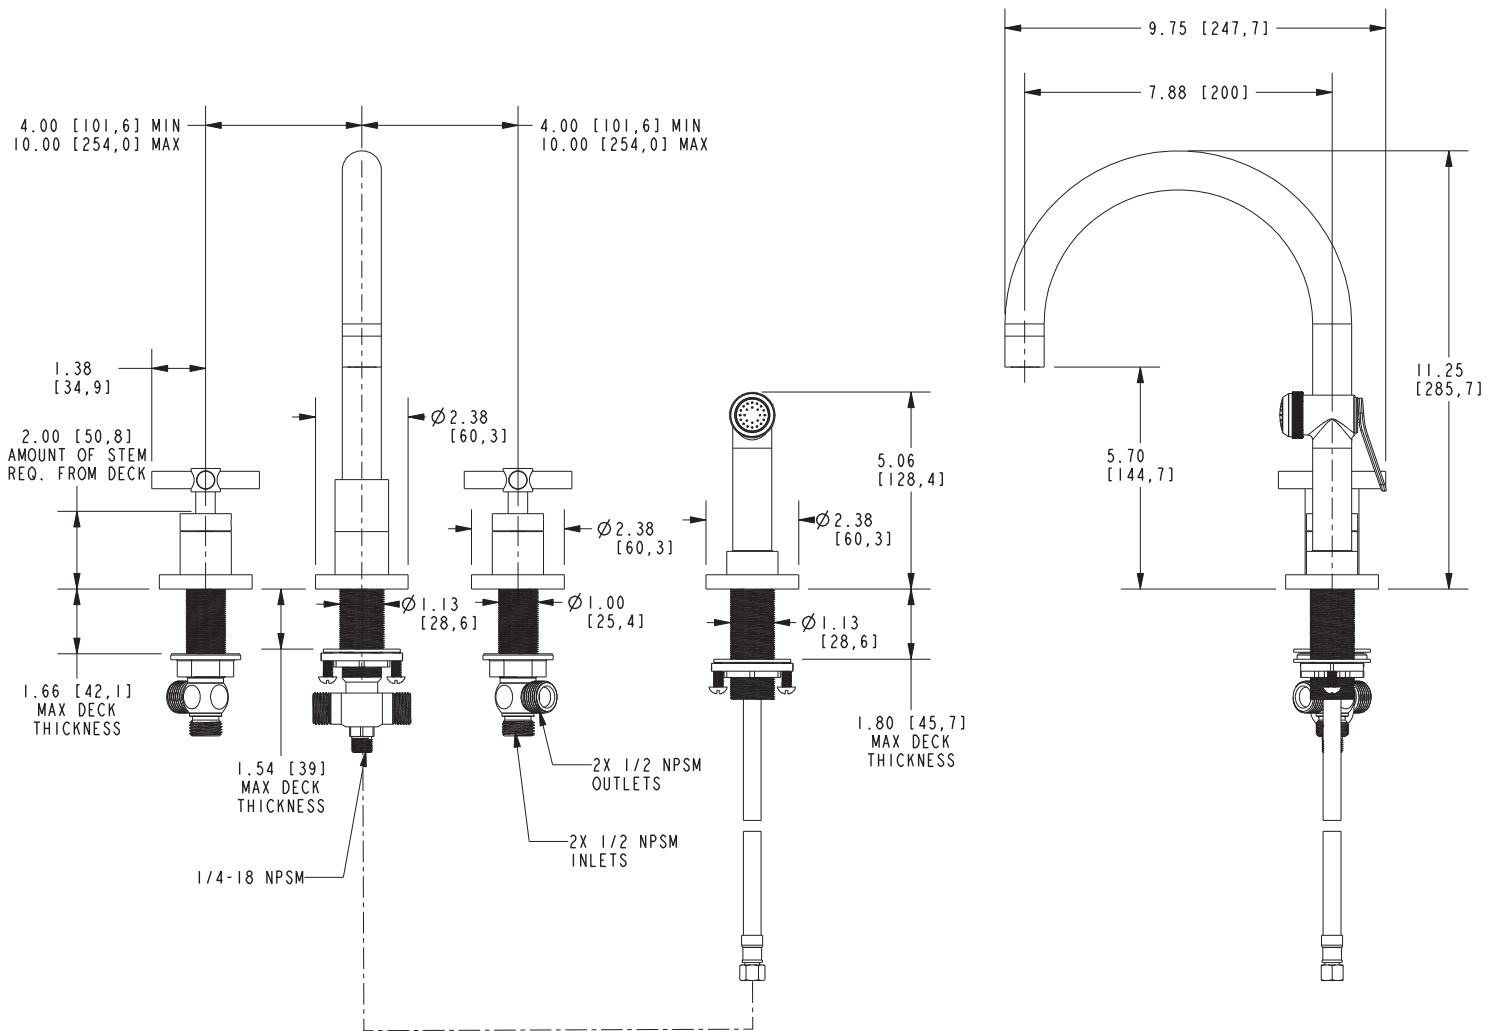

EAST LINEAR

Features

- Solid brass construction
- Brass valve bodies
- Quarter-turn washerless ceramic disc valve cartridges
- Swivel spout assembly with integral diverter fitting
- Solid brass pull-out sidespray
- 5.70" (14.5 cm) spout height at outlet
- 7.88" (20.0 cm) spout reach (c-c)
- For 8" (20.3 cm) centers - Maximum 20" (50.8 cm)
- ADA Complaint (Handles Only)
- 1.8 GPM (6.8 LPM) Ma

Model	Description	Colors Finishes
9911	Two-Handle Kitchen Faucet with Sidespray	<input type="checkbox"/> 10B <input type="checkbox"/> 15 <input type="checkbox"/> 15S <input type="checkbox"/> 26 <input type="checkbox"/> Other

Product Specification Add "Color / Finish" suffix to Model number, below.

The Two-Handle Kitchen Faucet with Sidespray shall be made of solid brass construction. Faucet shall incorporate a swivel spout assembly with integral sidespray diverter fitting and feature brass valve bodies with quarter-turn washerless ceramic disc valve cartridges. Faucet shall have a 1.8 gallons (6.8 liters) per minute maximum flow rate. Product shall be for 8" (20.3 cm) centers - Maximum 20" (50.8 cm). Product shall incorporate a 5.70" (14.5 cm) spout height at outlet and a 7.88" (20.0 cm) spout reach (c-c). Faucet shall incorporate cross handles. Two-Handle Kitchen Faucet with Sidespray shall be Newport Brass Model 9911/_____.

9911

PRODUCT DIMENSIONS *(Units are in inches)*

Product Dimensions are provided for reference only. For specific product installation guidelines, please reference the Installation Instructions of the product being installed.