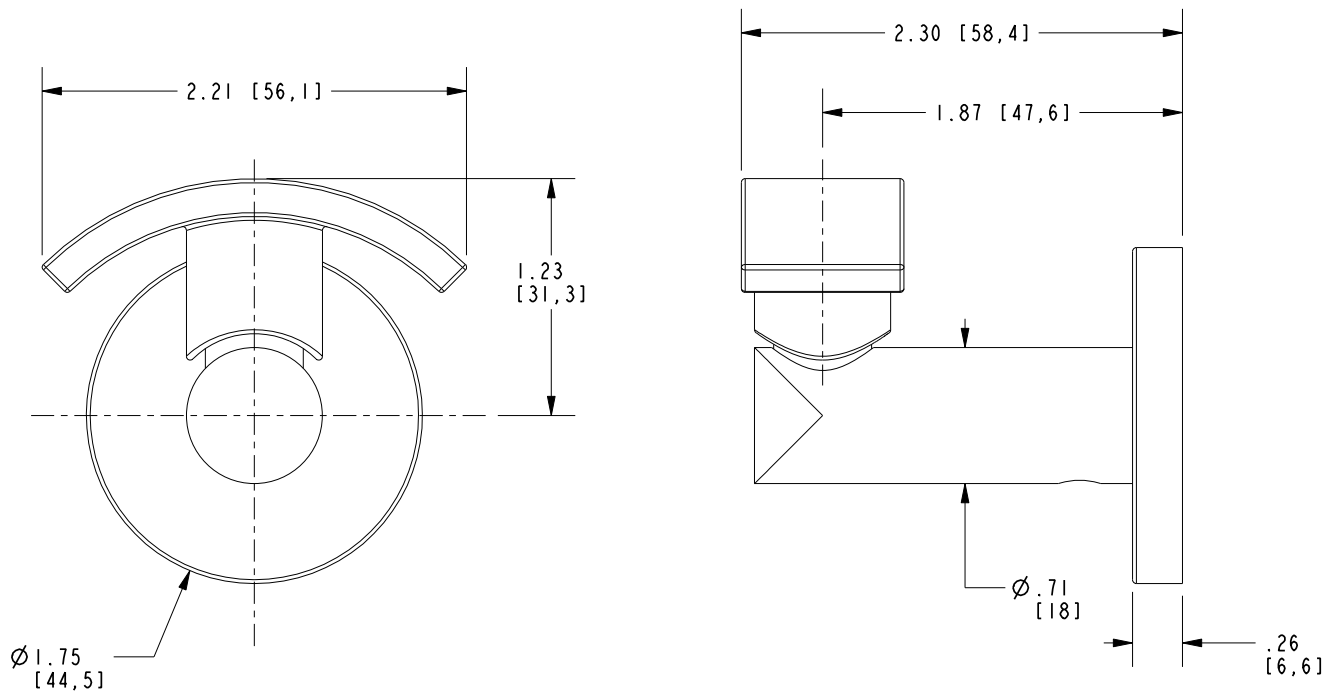

EAST LINEAR

SINGLE ROBE HOOK

990-1660

Features

Solid brass construction
Complements East Linear product series

Codes / Standards Compliance

Meets or exceeds the following at date of manufacture:

All applicable US Federal and State material regulations

990-1660

PRODUCT DIMENSIONS *(Units are in inches)*

Product Dimensions are provided for reference only. For specific product installation guidelines, please reference the Installation Instructions of the product being installed.