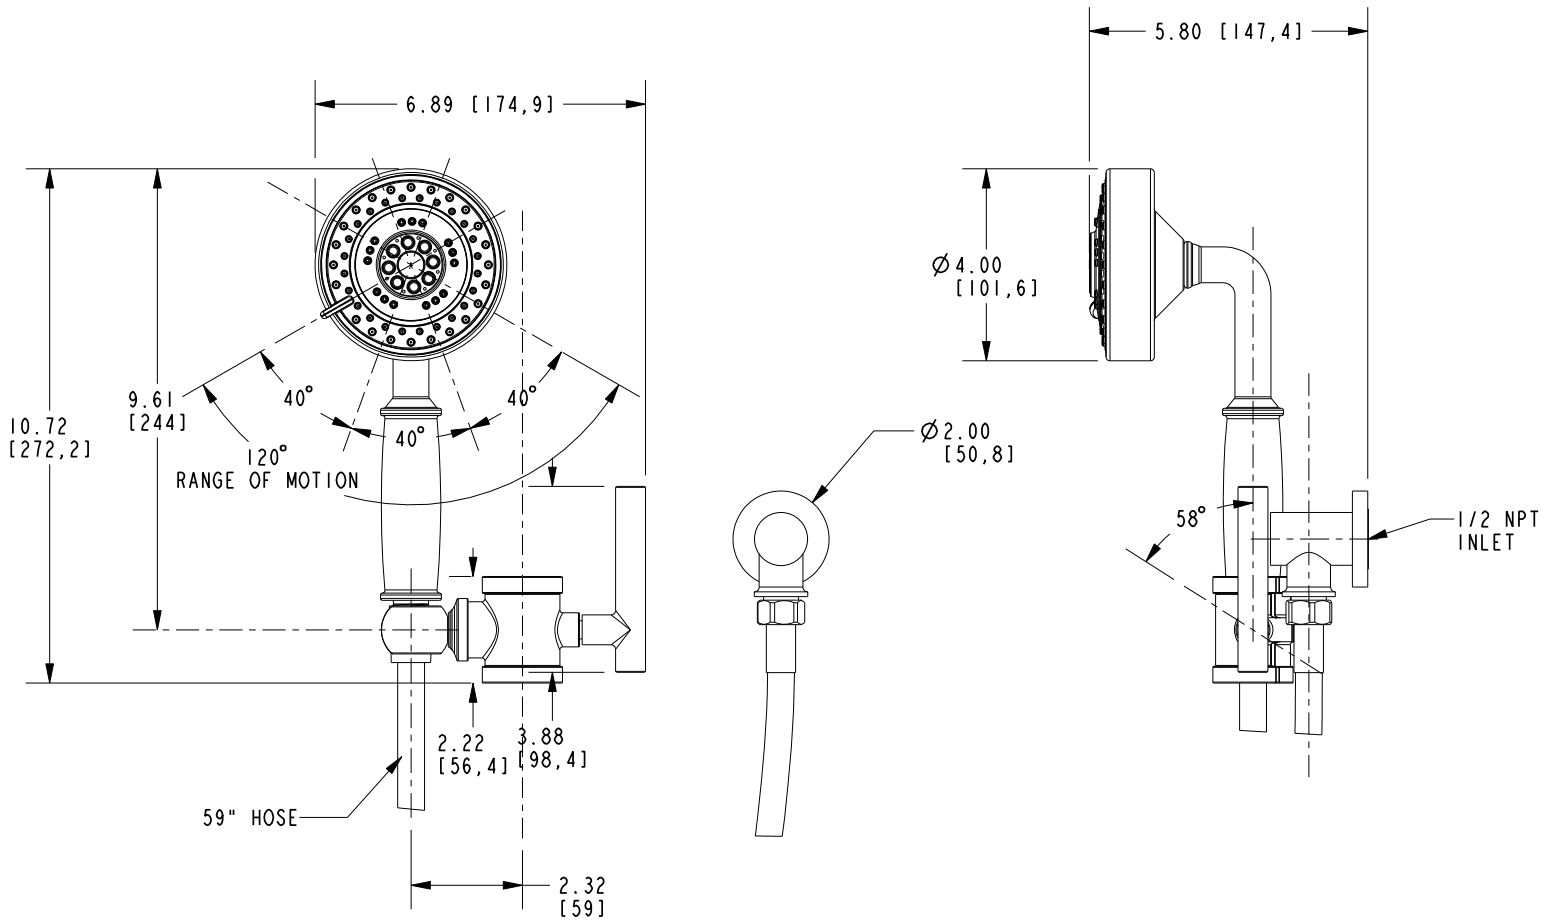

#### Features

- Converts any ADA grab bars into Hand shower w/ Slidebar Set
- Compatible with all Newport Brass / Ginger Grab bars
- Fully adjustable (height and angle)
- Multi-function hand shower engine with 3 spray modes
- Rubber nozzles facilitate easy cleaning
- 59" [149.9 cm] spiral shower hose
- 1/2" NPT inlet elbow fitting
- 4" (10.2 cm) showerhead diameter
- 1.8 GPM (6.8 LPM) Max

#### Codes / Standards Compliance

Meets or exceeds the following at date of manufacture:

- ASME A112.18.1/CSA B125.1
- IAPMO/cUPC
- IPC
- Energy Policy Act of 1992
- EPA WaterSense
- California Energy Commission
- ASME A112.18.3 (Back Flow) - Double check valves at hand shower inlet
- All applicable US Federal and State material regulations

## PRODUCT DIMENSIONS *(Units are in inches)*

Product Dimensions are provided for reference only. For specific product installation guidelines, please reference the Installation Instructions of the product being installed.