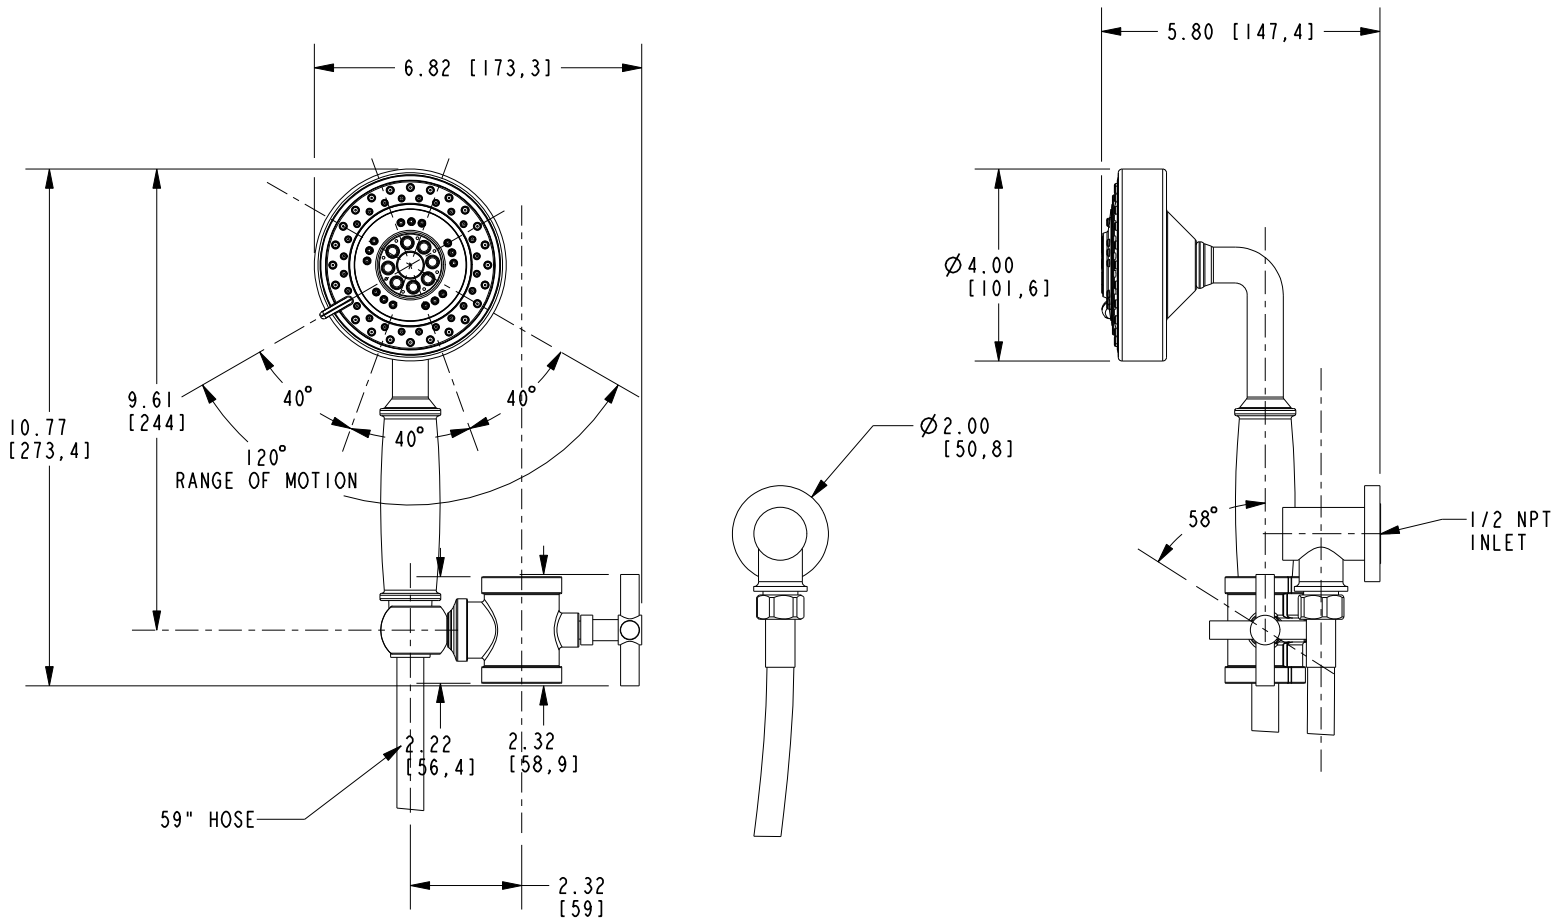

NEWPORT BRASS

EAST LINEAR

SHOWER SLIDER KIT FOR GRAB BAR

990-0442

Features

- Converts any ADA grab bars into Hand shower w/ Slidebar Set
- Compatible with all Newport Brass / Ginger Grab bars
- Fully adjustable (height and angle)
- Multi-function hand shower engine with 3 spray modes
- Rubber nozzles facilitate easy cleaning
- 59" [149.9 cm] spiral shower hose
- 1/2" NPT inlet elbow fitting
- 4" (10.2 cm) showerhead diameter
- 1.8 GPM (6.8 LPM) Max

Codes / Standards Compliance

Meets or exceeds the following at date of manufacture:

- ASME A112.18.1/CSA B125.1
- IAPMO/cUPC
- IPC
- Energy Policy Act of 1992
- EPA WaterSense
- California Energy Commission
- ASME A112.18.3 (Back Flow) - Double check valves at hand shower inlet
- All applicable US Federal and State material regulations

NEWPORT BRASS

PRODUCT DIMENSIONS *(Units are in inches)*

Product Dimensions are provided for reference only. For specific product installation guidelines, please reference the Installation Instructions of the product being installed.

SHOWER SLIDER KIT FOR GRAB BAR

990-0442