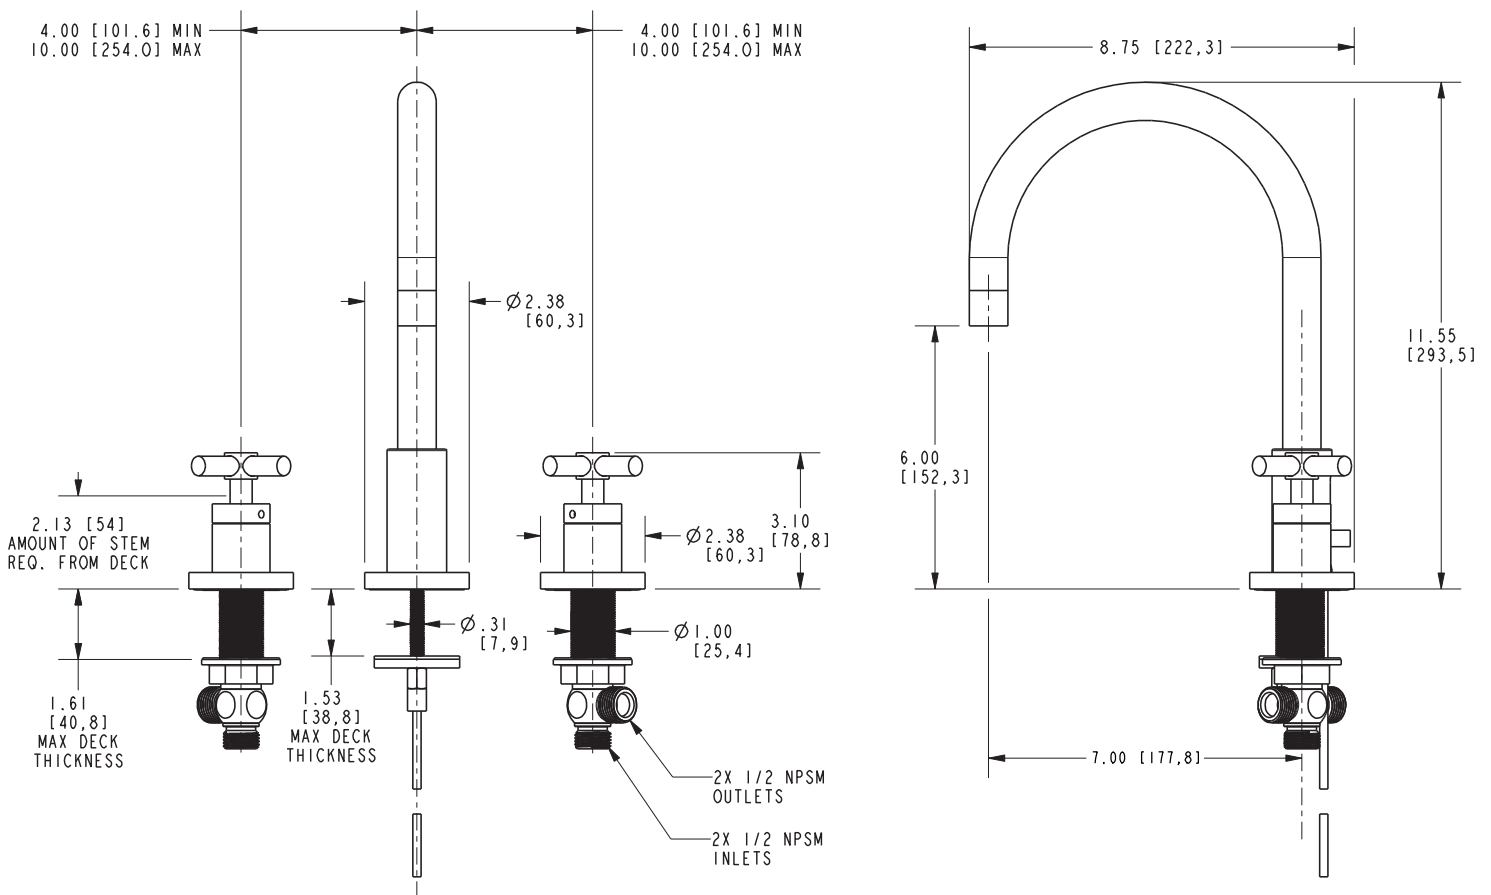

## Features

- Solid brass construction
- Brass valve bodies
- Quarter-turn washerless ceramic disc valve cartridges
- Spout assembly with integral supply hoses
- Pop-up drain with tailpiece
- 6.00" (15.2 cm) spout height at outlet
- 7.12" (18.1 cm) spout reach (c-c)
- For 8" (20.3 cm) centers - Maximum 20" (50.8 cm)
- ADA Compliant
- 1.2 GPM (4.5 LPM) Max

## Product Specification Add "Color / Finish" suffix to Model number, below.

The two-handle Widespread Lavatory Faucet shall be made of solid brass construction. Faucet shall incorporate a spout assembly with integral supply hoses and feature brass valve bodies with quarter-turn washerless ceramic disc valve cartridges. Faucet shall have a 1.2 gallon (4.5 liter) per minute maximum flow rate. Product shall be for 8" (20.3 cm) centers - Maximum 20" (50.8 cm). Product shall incorporate a 6.00" (15.2 cm) spout height at outlet and a 7.12" (18.1 cm) spout reach (c-c). Faucet shall include a pop-up drain with tailpiece and incorporate ADA compliant contemporary cross handles. Widespread Lavatory Faucet shall be Newport Brass Model 990/\_\_\_\_ .

## PRODUCT DIMENSIONS *(Units are in inches)*

Product Dimensions are provided for reference only. For specific product installation guidelines, please reference the Installation Instructions of the product being installed.

### East Linear Widespread Lavatory Faucet 990