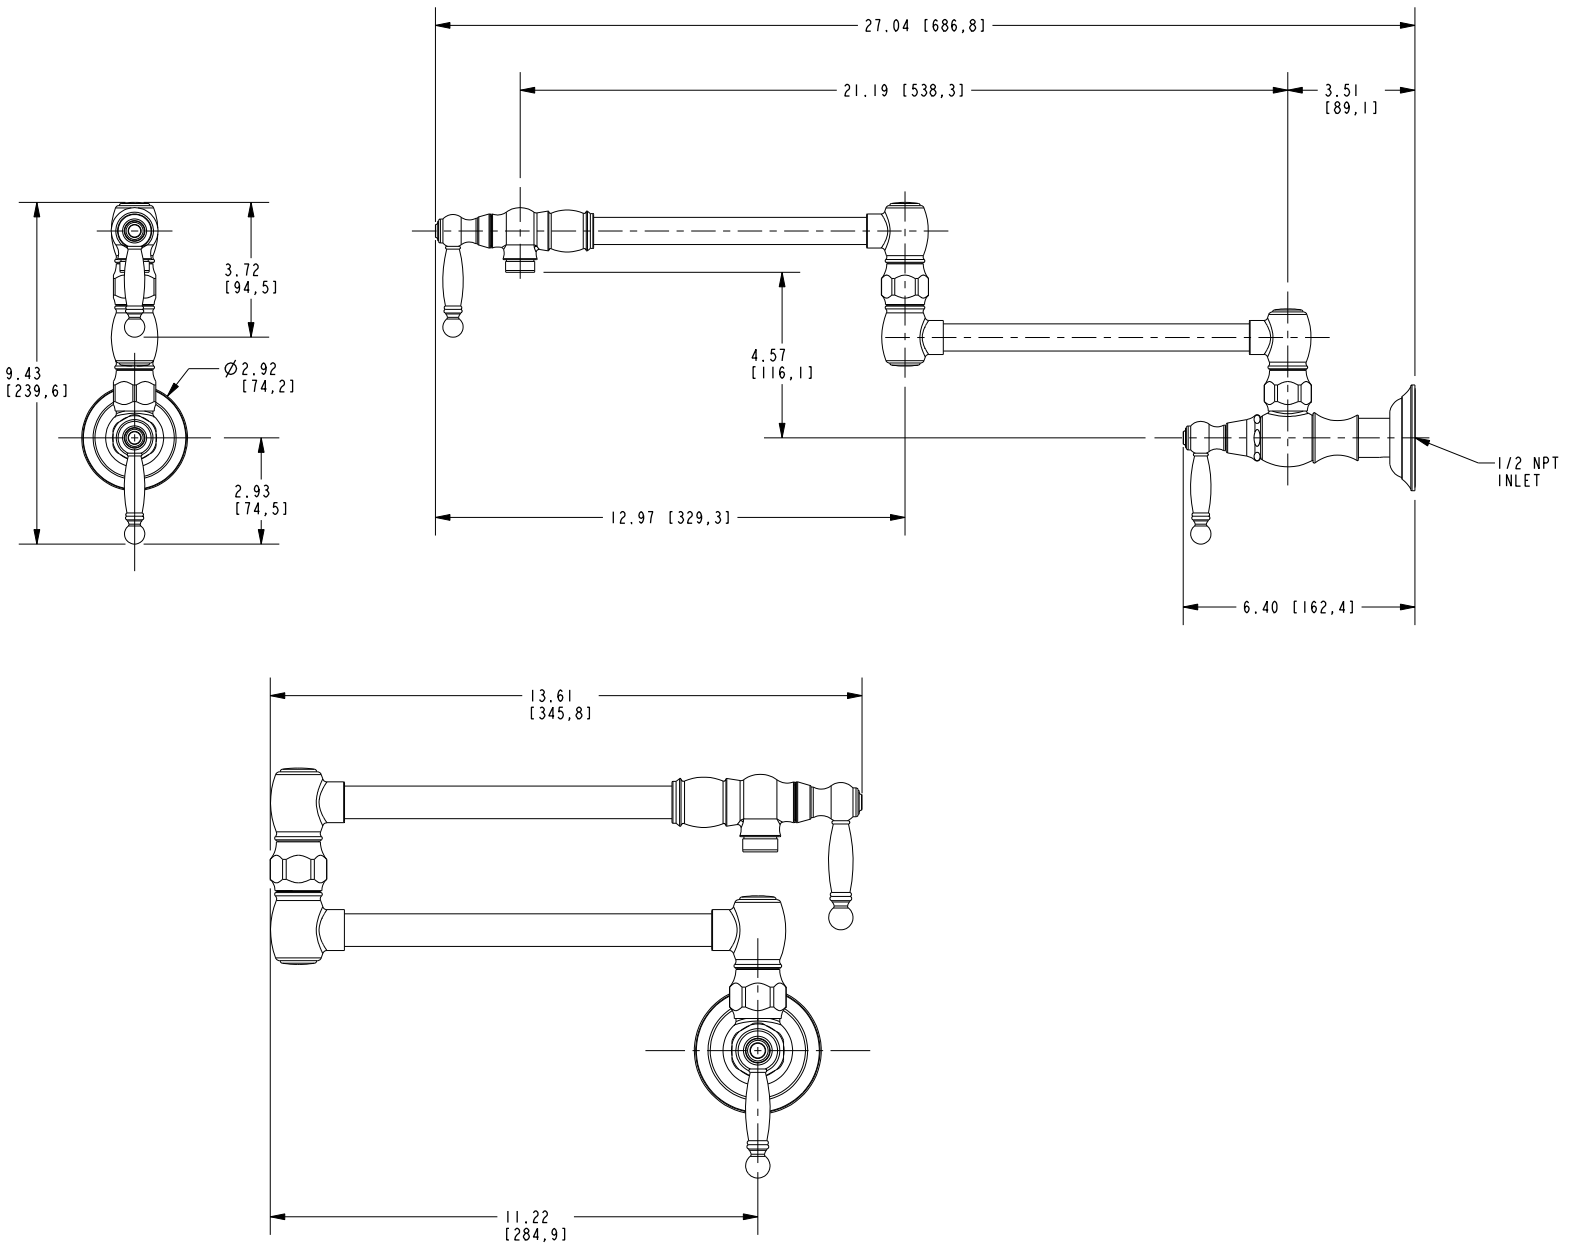

9842

Product Dimensions are provided for reference only. For specific product installation guidelines, please reference the Installation Instructions of the product being installed.

Nadya Pot Filler Faucet 9842