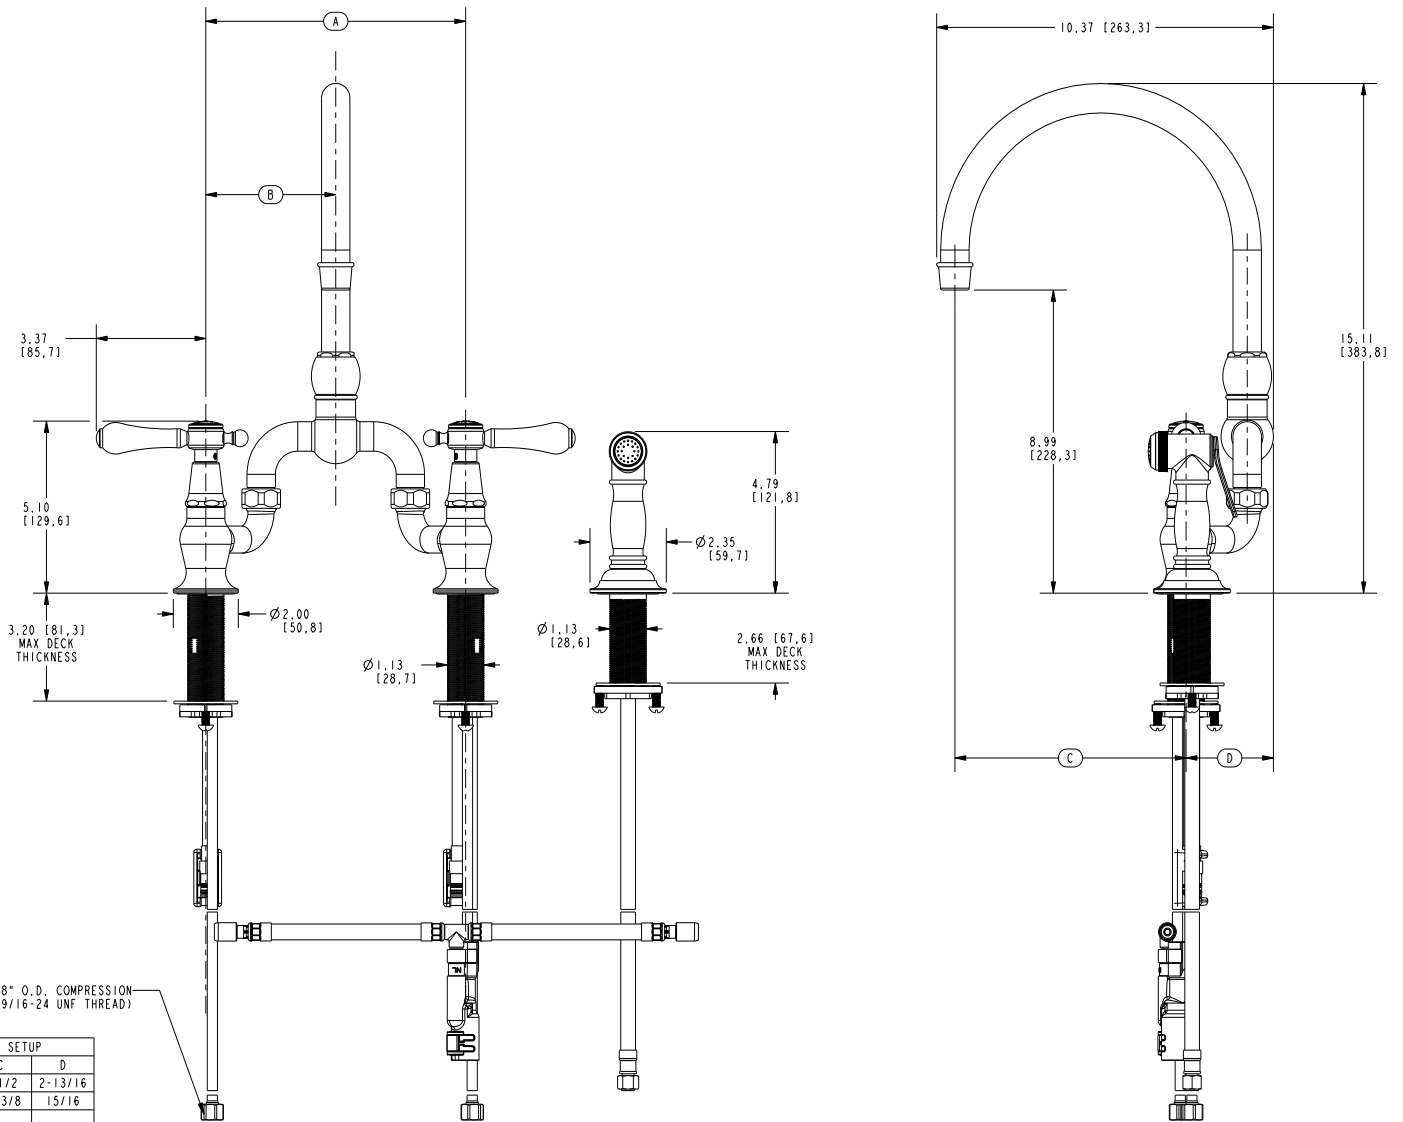

## Features

- Solid brass construction
- Bridge-style brass valve bodies
- Quarter-turn washerless ceramic disc valve cartridges
- Swivel spout assembly
- Solid brass pull-out sidespray assembly
- 8.99" (22.8 cm) spout height at outlet
- 7.12" (18.1 cm) min. to 9.00" (22.8 cm) max. spout reach (c-c)
- For 8.00" (20.3 cm) centers
- ADA Complaint (Handles Only)
- 1.8 GPM (6.8 LPM) Max

## Product Specification Add "Color / Finish" suffix to Model number, below.

The Bridge Style Kitchen Faucet shall be made of solid brass construction. Faucet shall incorporate a swivel spout assembly with integral side-spray diverter assembly and feature bridge-style brass valve bodies with quarter-turn washerless ceramic disc valve cartridges. Faucet shall have a 1.8 gallons (6.8 liters) per minute maximum flow rate. Product shall be for 8.00" (20.3 cm) centers. Product shall incorporate a 8.99" (22.8 cm) spout height at outlet and an 7.12" (18.1 cm) min. to 9.00" (22.8 cm) max. spout reach (c-c). Faucet shall incorporate traditional lever handles. Bridge-Style Kitchen Faucet with Sidespray shall be Newport Brass Model 9459/\_\_\_\_ .

## PRODUCT DIMENSIONS *(Units are in inches)*

Product Dimensions are provided for reference only. For specific product installation guidelines, please reference the Installation Instructions of the product being installed.