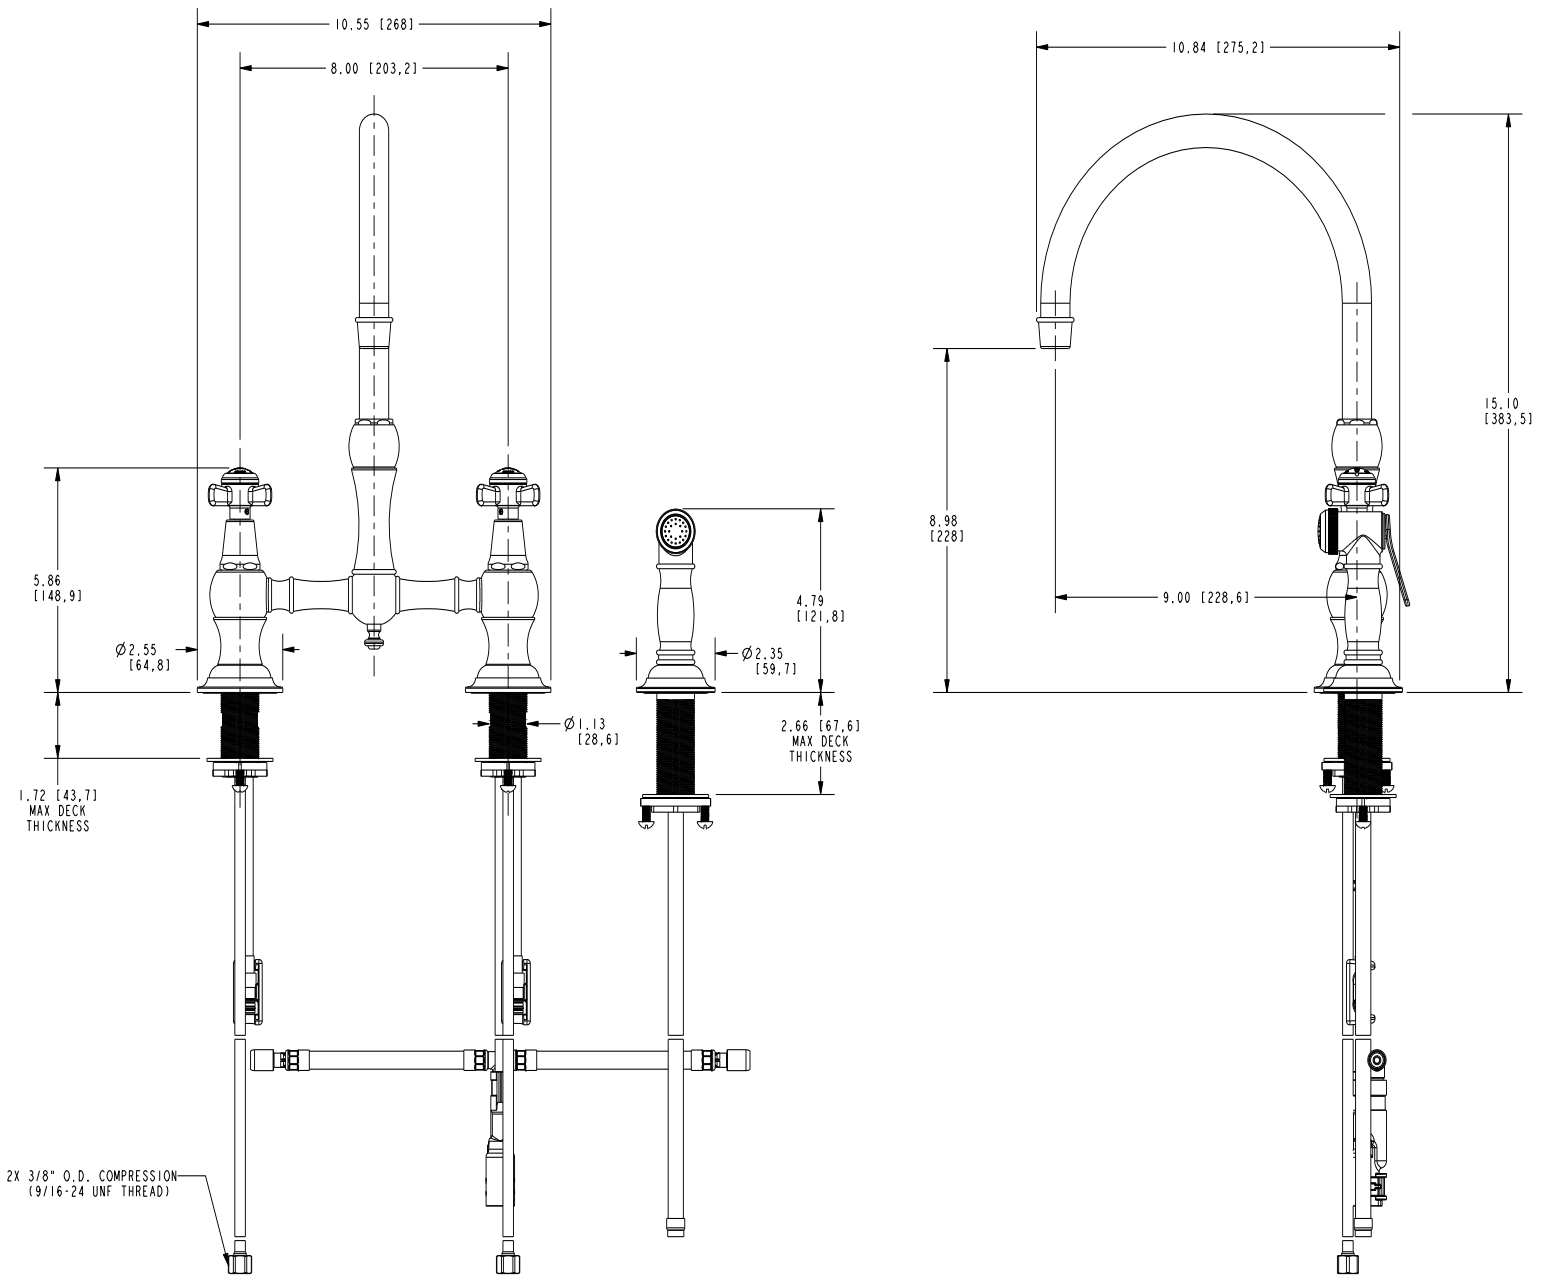

**Features**

- Solid brass construction
- Bridge-style brass valve bodies
- Quarter-turn washerless ceramic disc valve cartridges
- Swivel spout assembly
- Solid brass pull-out sidespray assembly
- 8.98" (22.8 cm) spout height at outlet
- 9.00" (22.8 cm) spout reach (c-c)
- For 8.00" (20.3 cm) centers
- ADA Complaint (Handles Only)
- 1.8 GPM (6.8 LPM) Max

**Bridge Style Kitchen Faucet with Sidespray**

**9456**

**Codes / Standards Compliance**

Meets or exceeds the following at date of manufacture:

- ASME A112.18.1/CSA B125.1
- IAPMO/cUPC
- NSF/ANSI/CAN 61, SECTION 9
- NSF/ANSI 372
- IPC
- ADA & ICC/ANSI A117.1 (Handle Only)
- Energy Policy Act of 1992
- California Energy Commission
- ASME A112.18.3 (Back Flow)
- All applicable US Federal and State material regulations

**Product Specification** Add "Color / Finish" suffix to Model number, below.

The Bridge Style Kitchen Faucet shall be made of solid brass construction. Faucet shall incorporate a swivel spout assembly with integral side-spray diverter assembly and feature bridge-style brass valve bodies with quarter-turn washerless ceramic disc valve cartridges. Faucet shall have a 1.8 gallons (6.8 liters) per minute maximum flow rate. Product shall be for 8.00" (20.3 cm) centers. Product shall incorporate a 8.98" (22.8 cm) spout height at outlet and a 9.00" (22.8 cm) spout reach (c-c). Faucet shall incorporate traditional cross handles. Bridge-Style Kitchen Faucet with Sidespray shall be Newport Brass Model 9456/\_\_\_\_\_.

## PRODUCT DIMENSIONS *(Units are in inches)*

Product Dimensions are provided for reference only. For specific product installation guidelines, please reference the Installation Instructions of the product being installed.