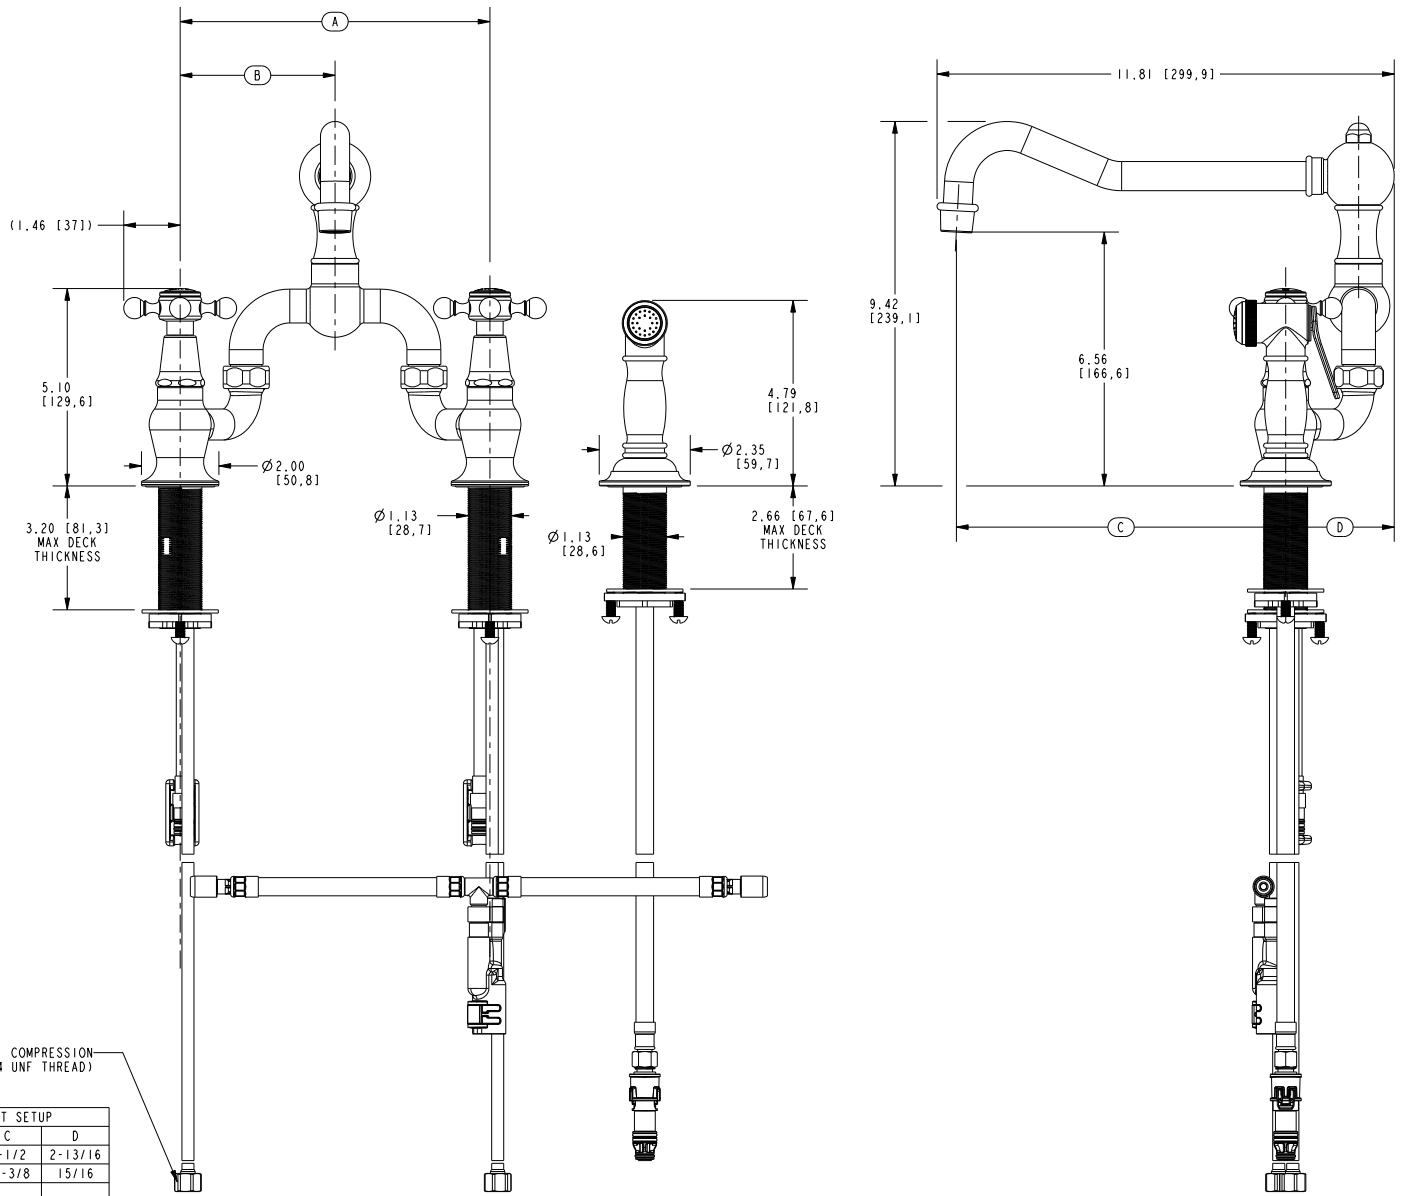

## Features

- Solid brass construction
- Bridge-style brass valve bodies
- Quarter-turn washerless ceramic disc valve cartridges
- Swivel spout assembly
- Solid brass pull-out sidespray assembly
- 6.52" (16.6 cm) spout height at outlet
- 8.51" (21.6 cm) min. to 10.38" (26.4 cm) max. spout reach (c-c)
- For 8.00" (20.3 cm) centers - Maximum 9.62" (24.4 cm)
- ADA Complaint (Handles Only)
- 1.8 GPM (6.8 LPM) Max

## Product Specification Add "Color / Finish" suffix to Model number, below.

The Bridge Style Kitchen Faucet with Sidespray shall be made of solid brass construction. Faucet shall incorporate a swivel spout assembly with integral side-spray diverter assembly and feature bridge-style brass valve bodies with quarter-turn washerless ceramic disc valve cartridges. Faucet shall have a 1.8 gallons (6.8 liters) per minute maximum flow rate. Product shall be for 8.00" (20.3 cm) centers - Maximum 9.62" (24.4 cm). Product shall incorporate a 6.52" (16.5 cm) spout height at outlet and an 8.51" (21.6 cm) min. to 10.38" (26.4 cm) max. spout reach (c-c). Faucet shall incorporate traditional cross handles. Bridge-Style Kitchen Faucet with Sidespray shall be Newport Brass Model 9452-1/\_\_\_\_\_.

## PRODUCT DIMENSIONS *(Units are in inches)*

Product Dimensions are provided for reference only. For specific product installation guidelines, please reference the Installation Instructions of the product being installed.