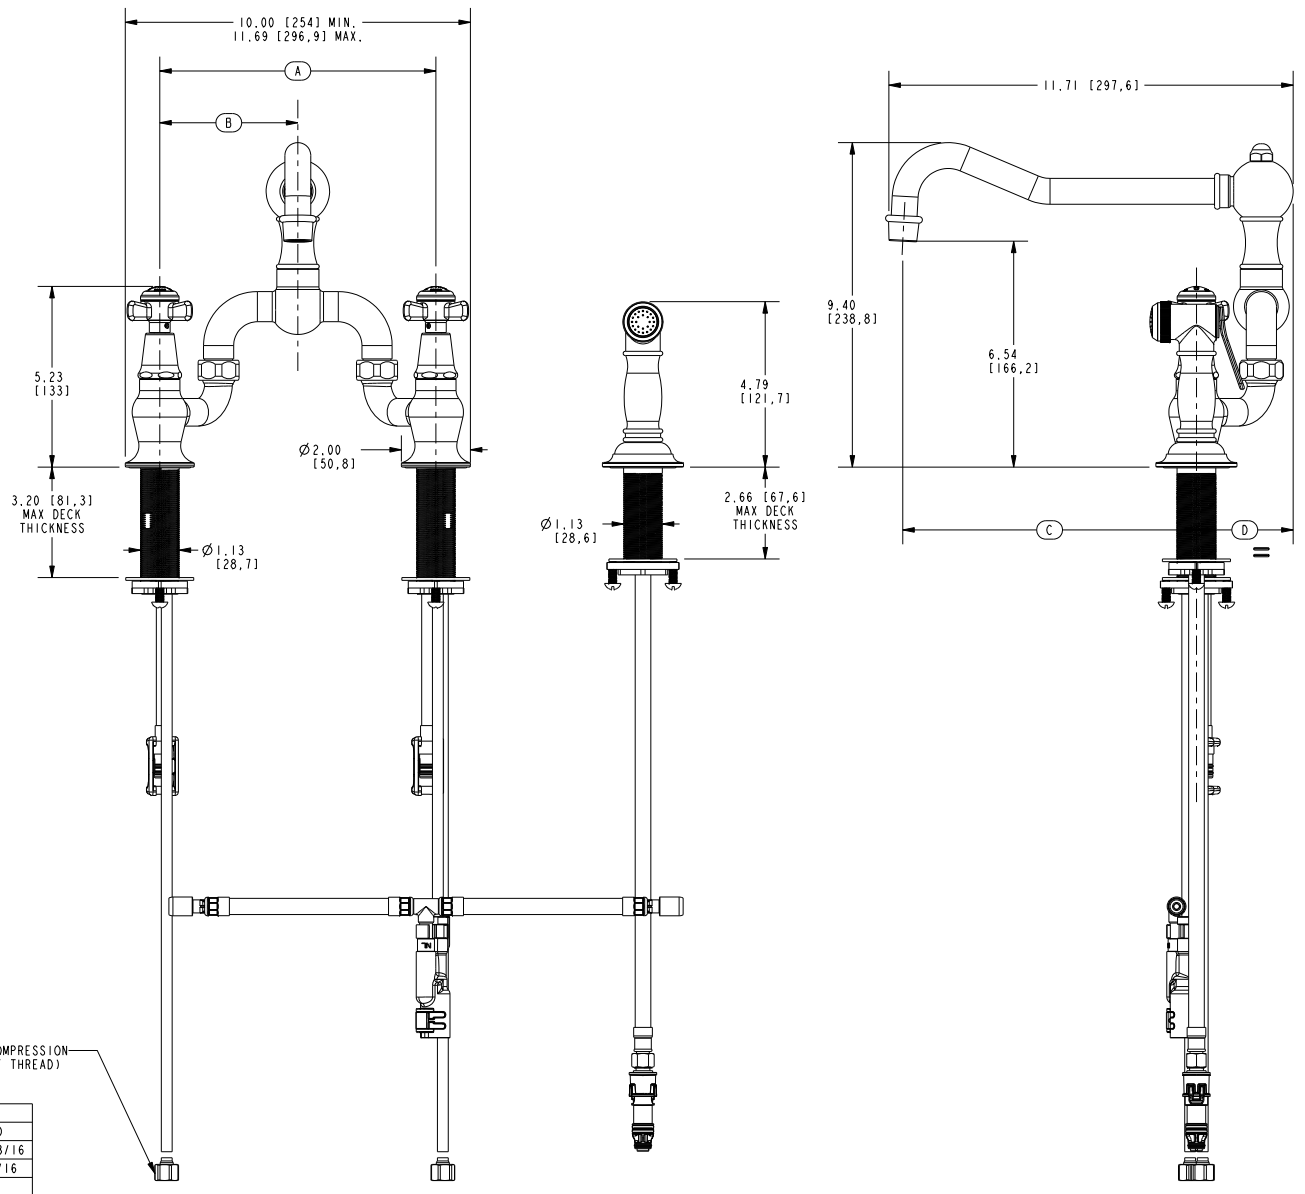

FAIRFIELD

Features

- Solid brass construction
- Bridge-style brass valve bodies
- Quarter-turn washerless ceramic disc valve cartridges
- Swivel spout assembly
- Solid brass pull-out sidespray assembly
- 6.54" (16.6 cm) spout height at outlet
- 8.51" (21.6 cm) min. to 10.38" (26.4 cm) max. spout reach (c-c)
- For 8.00" (20.3 cm) centers - Maximum 9.62" (24.4 cm)
- ADA Complaint (Handles Only)
- 1.8 GPM (6.8 LPM) Max

Product Specification Add "Color / Finish" suffix to Model number, below.

The Bridge Style Kitchen Faucet with Sidespray shall be made of solid brass construction. Faucet shall incorporate a swivel spout assembly with integral side-spray diverter assembly and feature bridge-style brass valve bodies with quarter-turn washerless ceramic disc valve cartridges. Faucet shall have a 1.8 gallons (6.8 liters) per minute maximum flow rate. Product shall be for 8.00" (20.3 cm) centers - Maximum 9.62" (24.4 cm). Product shall incorporate a 6.54" (16.5 cm) spout height at outlet and an 8.51" (21.6 cm) min. to 10.38" (26.4 cm) max. spout reach (c-c). Faucet shall incorporate traditional cross handles. Bridge-Style Kitchen Faucet with Sidespray shall be Newport Brass Model 9451-1/_____.

9451-1

PRODUCT DIMENSIONS *(Units are in inches)*

Product Dimensions are provided for reference only. For specific product installation guidelines, please reference the Installation Instructions of the product being installed.

Fairfield Bridge Style Kitchen Faucet 9451-1

NEWPORT BRASS
Flawless Beauty. From Faucet to Finish.™