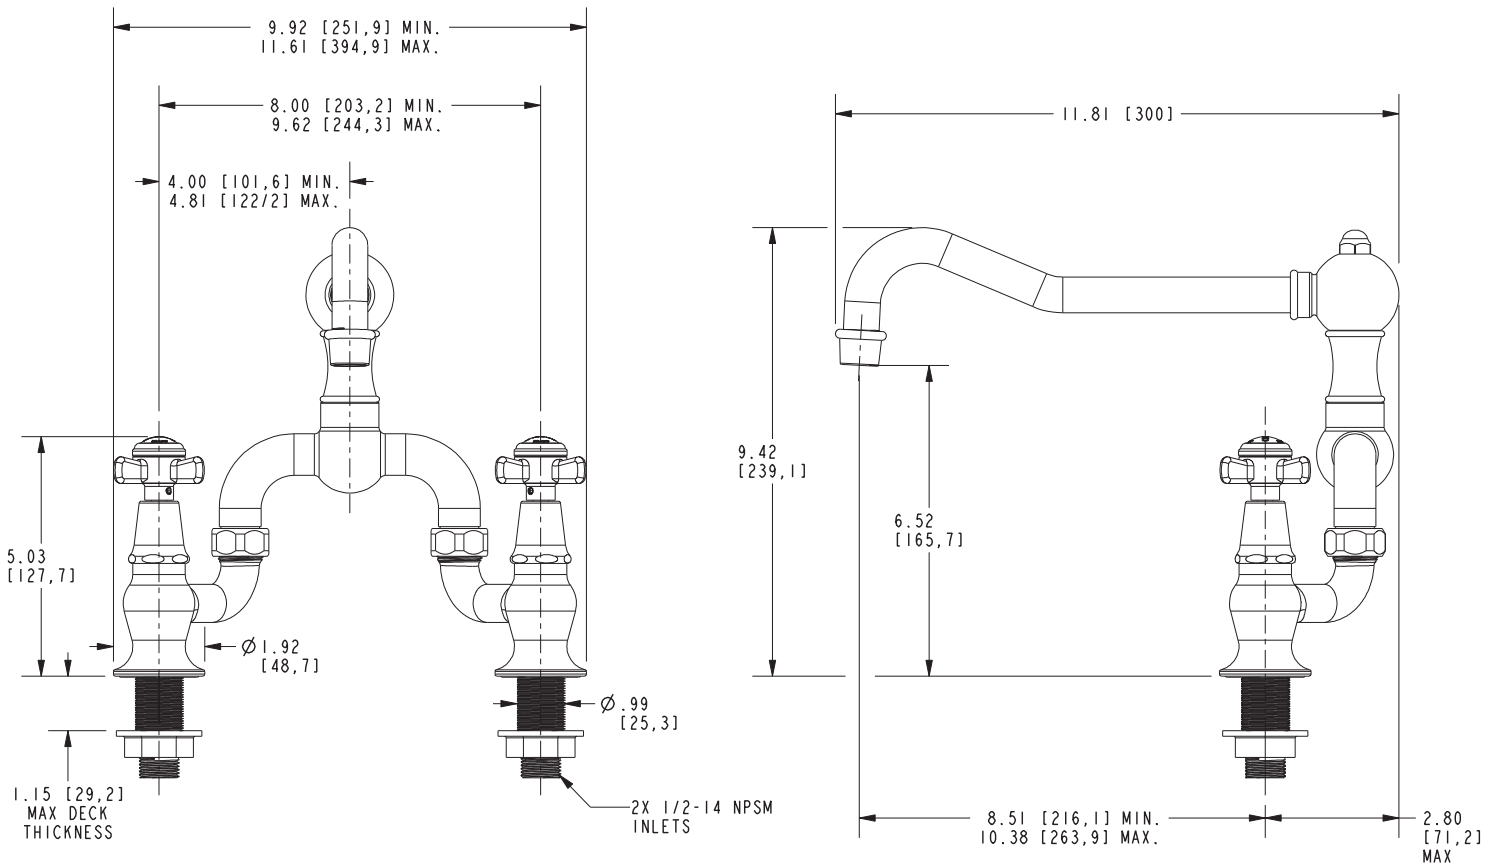

## Features

- Solid brass construction
- Bridge-style brass valve bodies
- Quarter-turn washerless ceramic disc valve cartridges
- Swivel spout assembly
- 6.52" (16.6 cm) spout height at outlet
- 8.51" (21.6 cm) min. to 10.38" (26.4 cm) max. spout reach (c-c)
- For 8" (20.3 cm) centers - Maximum 9.62" (24.4 cm)
- 1.8 gallons (6.8 liters) per minute maximum flow rate
- ADA Compliant
- 1.8 GPM (6.8 LPM) Max

## Product Specification Add "Color / Finish" suffix to Model number, below.

The Bridge Style Kitchen Faucet shall be made of solid brass construction. Faucet shall incorporate a swivel spout assembly and feature bridge-style brass valve bodies with quarter-turn washerless ceramic disc valve cartridges. Faucet shall have a 1.8 gallons (6.8 liters) per minute maximum flow rate. Product shall be for 8.00" (20.3 cm) centers - Maximum 9.62" (24.4 cm). Product shall incorporate a 6.52" (16.5 cm) spout height at outlet and an 8.51" (21.6 cm) min. to 10.38" (26.4 cm) max. spout reach (c-c). Faucet shall incorporate traditional cross handles. Bridge-Style Kitchen Faucet shall be Newport Brass Model 9451/\_\_\_\_.

## PRODUCT DIMENSIONS *(Units are in inches)*