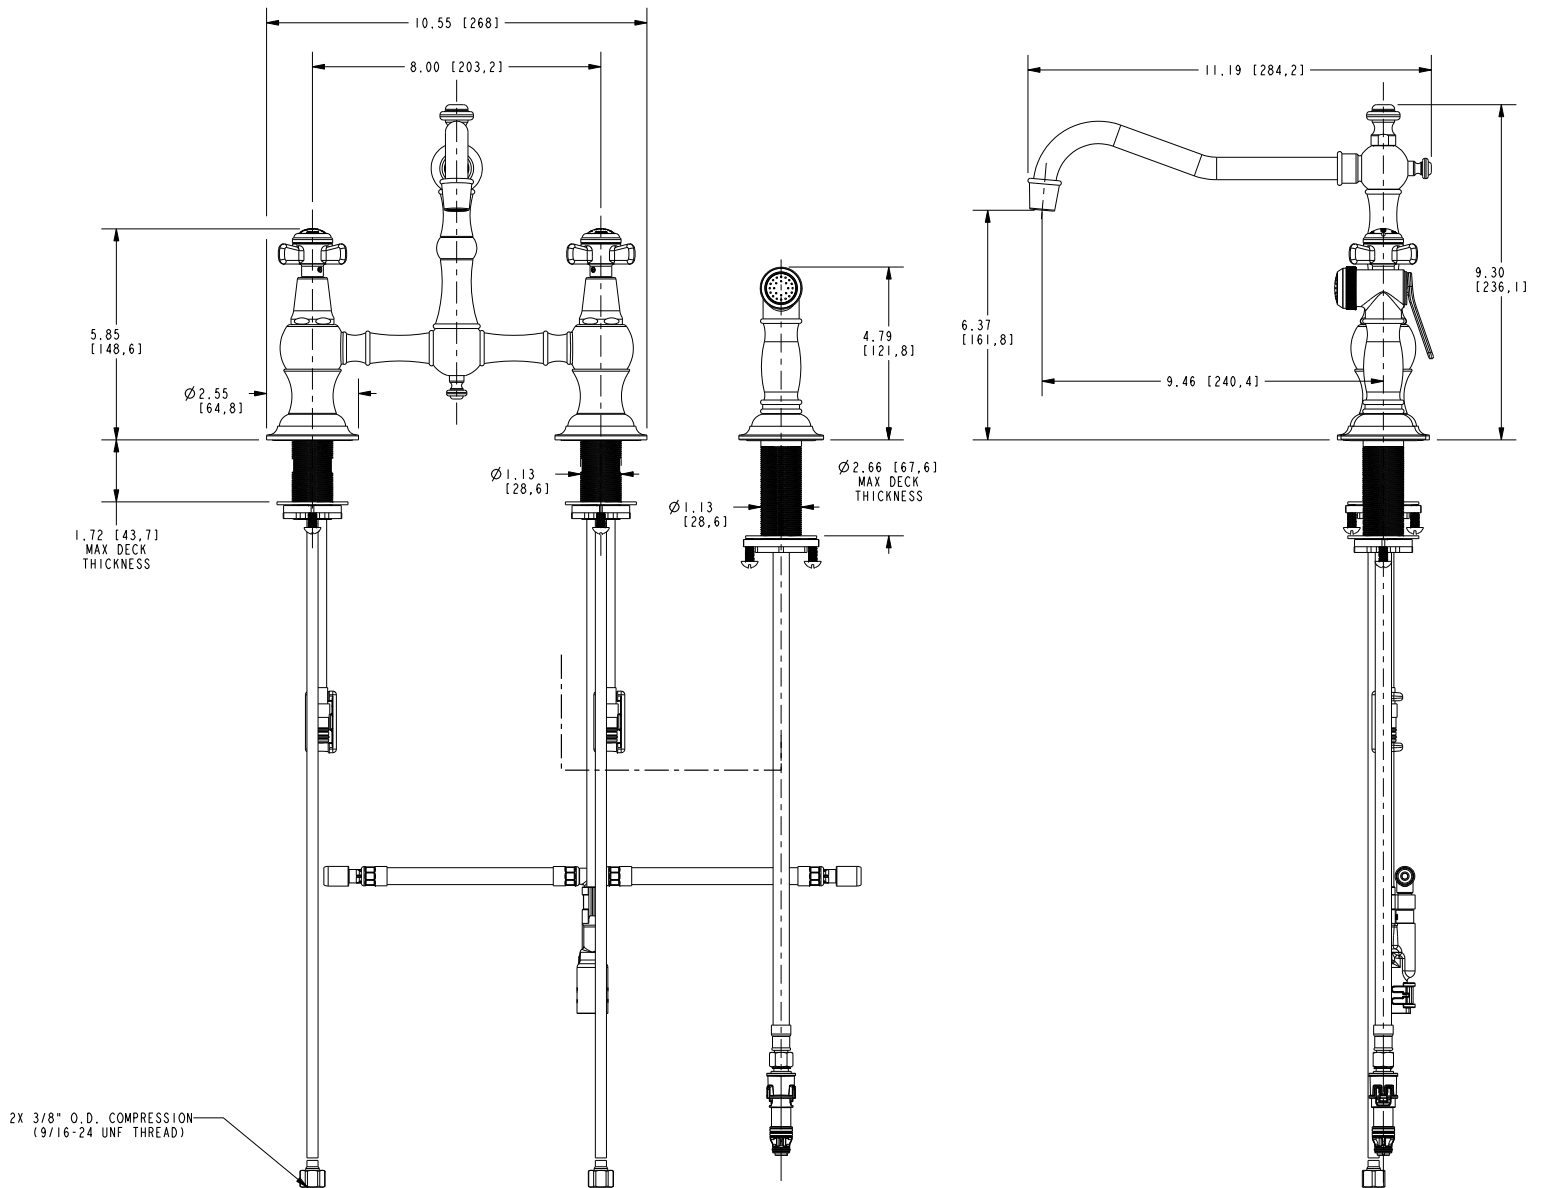

Features

- Solid brass construction
- Bridge-style brass valve bodies
- Quarter-turn washerless ceramic disc valve cartridges
- Swivel spout assembly
- Solid brass pull-out sidespray assembly
- 6.37" (16.2 cm) spout height at outlet
- 9.46" (24.0 cm) spout reach (c-c)
- For 8.00" (20.3 cm) centers
- ADA Complaint (Handles Only)
- 1.8 GPM (6.8 LPM) Max

Model	Description	Colors Finishes
945-1	Bridge Style Kitchen Faucet with Sidespray	<input type="checkbox"/> 10B <input type="checkbox"/> 15 <input type="checkbox"/> 15S <input type="checkbox"/> 26 <input type="checkbox"/> Other

Product Specification Add "Color / Finish" suffix to Model number, below.

The Bridge Style Kitchen Faucet with Sidespray shall be made of solid brass construction. Faucet shall incorporate a swivel spout assembly with integral side-spray diverter assembly and feature bridge-style brass valve bodies with quarter-turn washerless ceramic disc valve cartridges. Faucet shall have a 1.8 gallons (6.8 liters) per minute maximum flow rate. Product shall be for 8.00" (20.3 cm) centers. Product shall incorporate a 6.37" (16.2 cm) spout height at outlet and a 9.46" (24.0 cm) spout reach (c-c). Faucet shall incorporate traditional cross handles. Bridge-Style Kitchen Faucet with Sidespray shall be Newport Brass Model 945-1/_____.

945-1

PRODUCT DIMENSIONS *(Units are in inches)*

Product Dimensions are provided for reference only. For specific product installation guidelines, please reference the Installation Instructions of the product being installed.