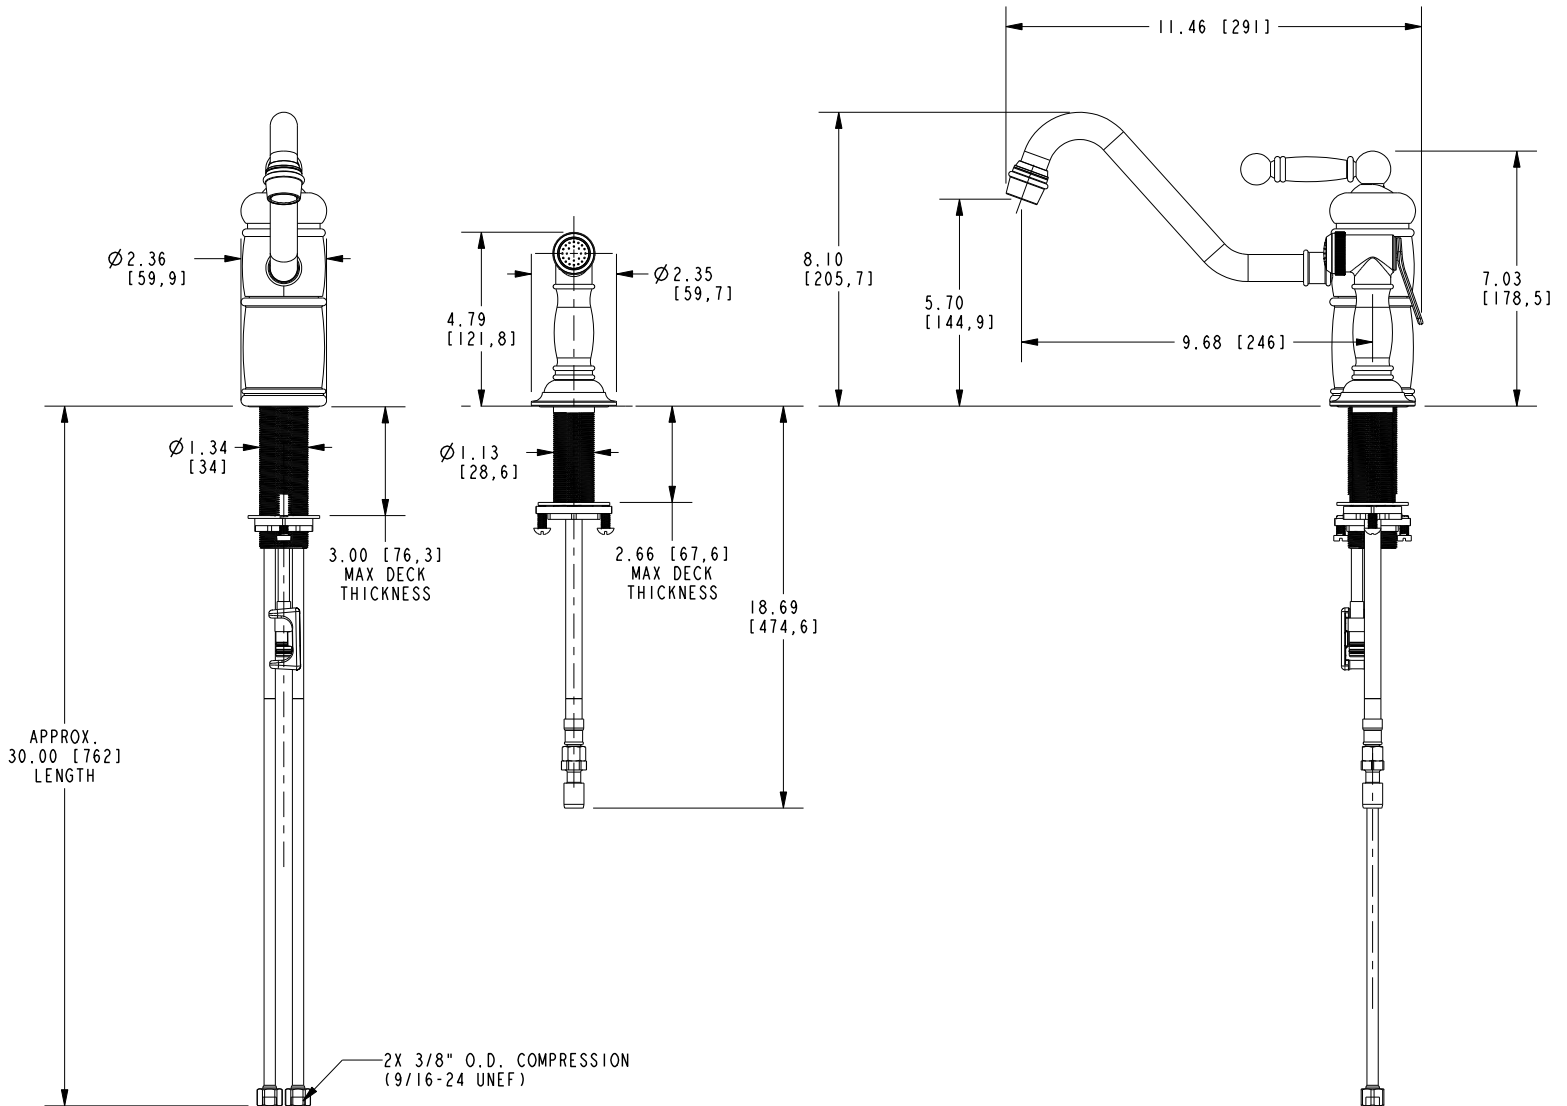

Features

- Solid brass construction
- Euro-motion ceramic disc 35 mm valve cartridge
- Swivel spout assembly with top-accessible diverter
- Solid brass pull-out sidespray assembly
- 5.70" (14.5 cm) spout height at outlet
- 9.68" (24.6 cm) spout reach (c-c)
- For two hole configurations
- ADA Complaint (Handles Only)
- 1.8 GPM (6.8 LPM) Max

Product Specification Add "Color / Finish" suffix to Model number, below.

The Single-Handle Kitchen Faucet with Sidespray shall be made of solid brass construction. Faucet shall incorporate a swivel spout assembly with top-accessible side-spray diverter assembly and feature a Euro-motion ceramic disc 35 mm valve cartridge. Faucet shall have a 1.8 gallons (6.8 liters) per minute maximum flow rate. Product shall require two holes for installation. Product shall incorporate a 5.70" (14.5 cm) spout height at outlet and a 9.68" (24.6 cm) spout reach (c-c). Faucet shall incorporate a top-mounted ADA lever handle for temperature and flow control. Single-Handle Kitchen Faucet with Sidespray shall be Newport Brass Model 941/____.

941

PRODUCT DIMENSIONS *(Units are in inches)*

Product Dimensions are provided for reference only. For specific product installation guidelines, please reference the Installation Instructions of the product being installed.