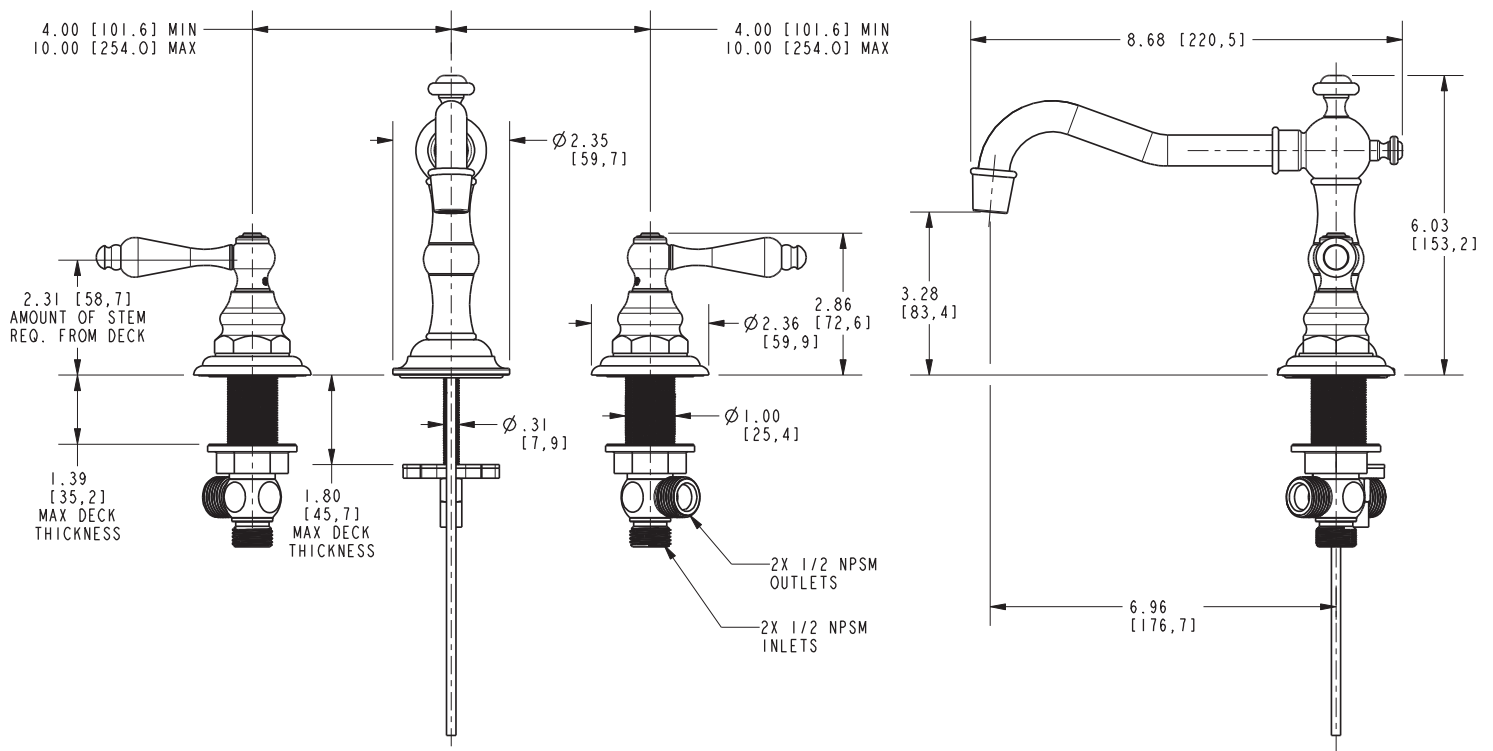

## Features

- Solid brass construction
- Brass valve bodies
- Quarter-turn washerless ceramic disc valve cartridges
- Spout assembly with integral supply hoses
- Pop-up drain with tailpiece
- 3.28" (8.3 cm) spout height at outlet
- 6.96" (17.7 cm) spout reach (c-c)
- For 8" (20.3 cm) centers - Maximum 20" (50.8 cm)
- ADA Compliant
- 1.2 GPM (4.5 LPM) Max

## Product Specification Add "Color / Finish" suffix to Model number, below.

The two-handle Widespread Lavatory Faucet shall be made of solid brass construction. Faucet shall incorporate a spout assembly with integral supply hoses and feature brass valve bodies with quarter-turn washerless ceramic disc valve cartridges. Faucet shall have a 1.2 gallon (4.5 liter) per minute maximum flow rate. Product shall be for 8" (20.3 cm) centers - Maximum 20" (50.8 cm). Product shall incorporate a 3.28" (8.3 cm) spout height at outlet and a 6.96" (17.7 cm) spout reach (c-c). Faucet shall include a pop-up drain with tailpiece and incorporate ADA compliant traditional lever handles. Widespread Lavatory Faucet shall be Newport Brass Model 930L/\_\_\_\_.

## PRODUCT DIMENSIONS *(Units are in inches)*

Product Dimensions are provided for reference only. For specific product installation guidelines, please reference the Installation Instructions of the product being installed.