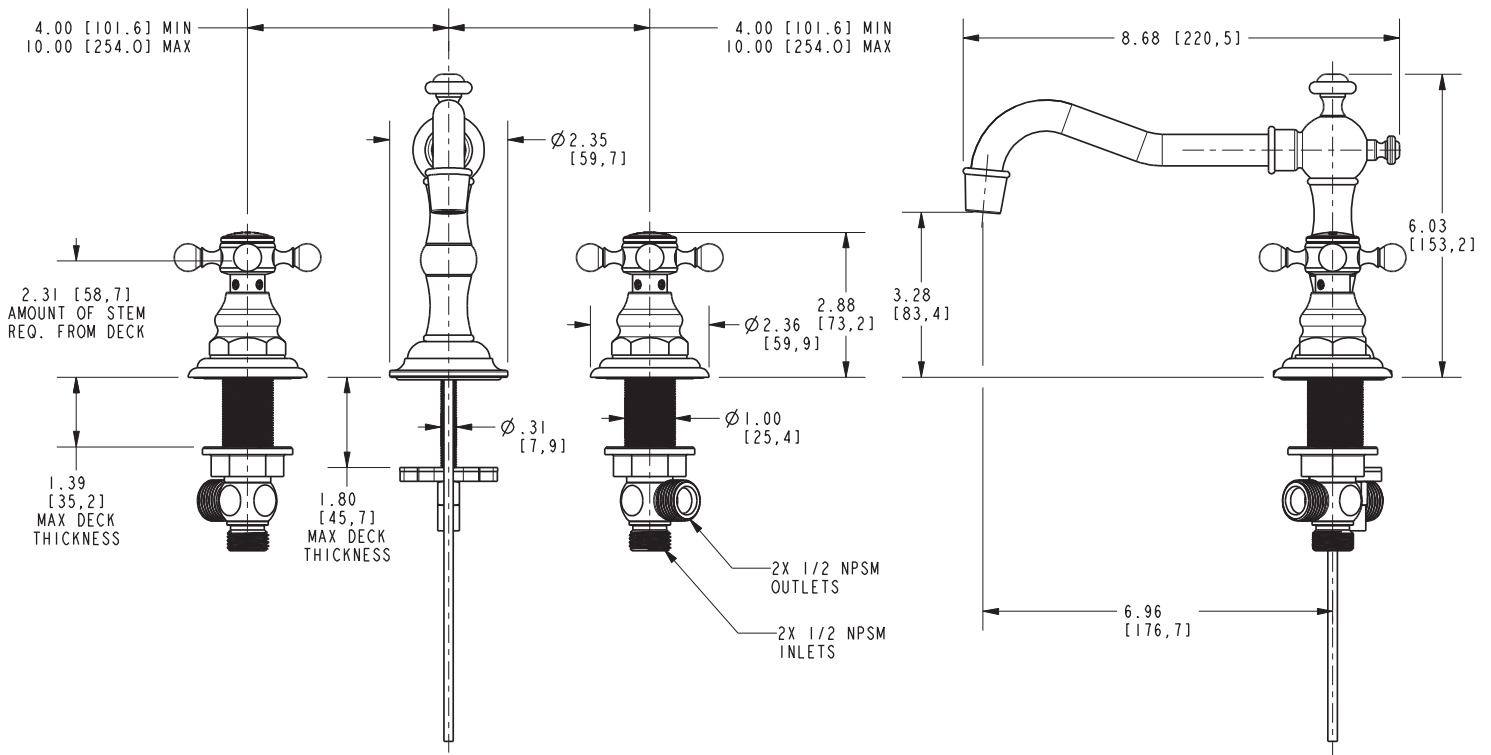

CHESTERFIELD

Widespread Lavatory Faucet 930

Features

- Solid brass construction
- Brass valve bodies
- Quarter-turn washerless ceramic disc valve cartridges
- Spout assembly with integral supply hoses
- Pop-up drain with tailpiece
- 3.28" (8.3 cm) spout height at outlet
- 6.96" (17.7 cm) spout reach (c-c)
- For 8" (20.3 cm) centers - Maximum 20" (50.8 cm)
- ADA Compliant
- 1.2 GPM (4.5 LPM) Max

Model	Description	Colors Finishes
930	Widespread Lavatory Faucet	<input type="checkbox"/> 10B <input type="checkbox"/> 15 <input type="checkbox"/> 15S <input type="checkbox"/> 26 <input type="checkbox"/> Other

Product Specification Add "Color / Finish" suffix to Model number, below.

The two-handle Widespread Lavatory Faucet shall be made of solid brass construction. Faucet shall incorporate a spout assembly with integral supply hoses and feature brass valve bodies with quarter-turn washerless ceramic disc valve cartridges. Faucet shall have a 1.2 gallon (4.5 liter) per minute maximum flow rate. Product shall be for 8" (20.3 cm) centers - Maximum 20" (50.8 cm). Product shall incorporate a 3.28" (8.3 cm) spout height at outlet and a 6.96" (17.7 cm) spout reach (c-c). Faucet shall include a pop-up drain with tailpiece and incorporate ADA compliant traditional cross handles. Widespread Lavatory Faucet shall be Newport Brass Model 930/____ .

930

PRODUCT DIMENSIONS *(Units are in inches)*

Product Dimensions are provided for reference only. For specific product installation guidelines, please reference the Installation Instructions of the product being installed.