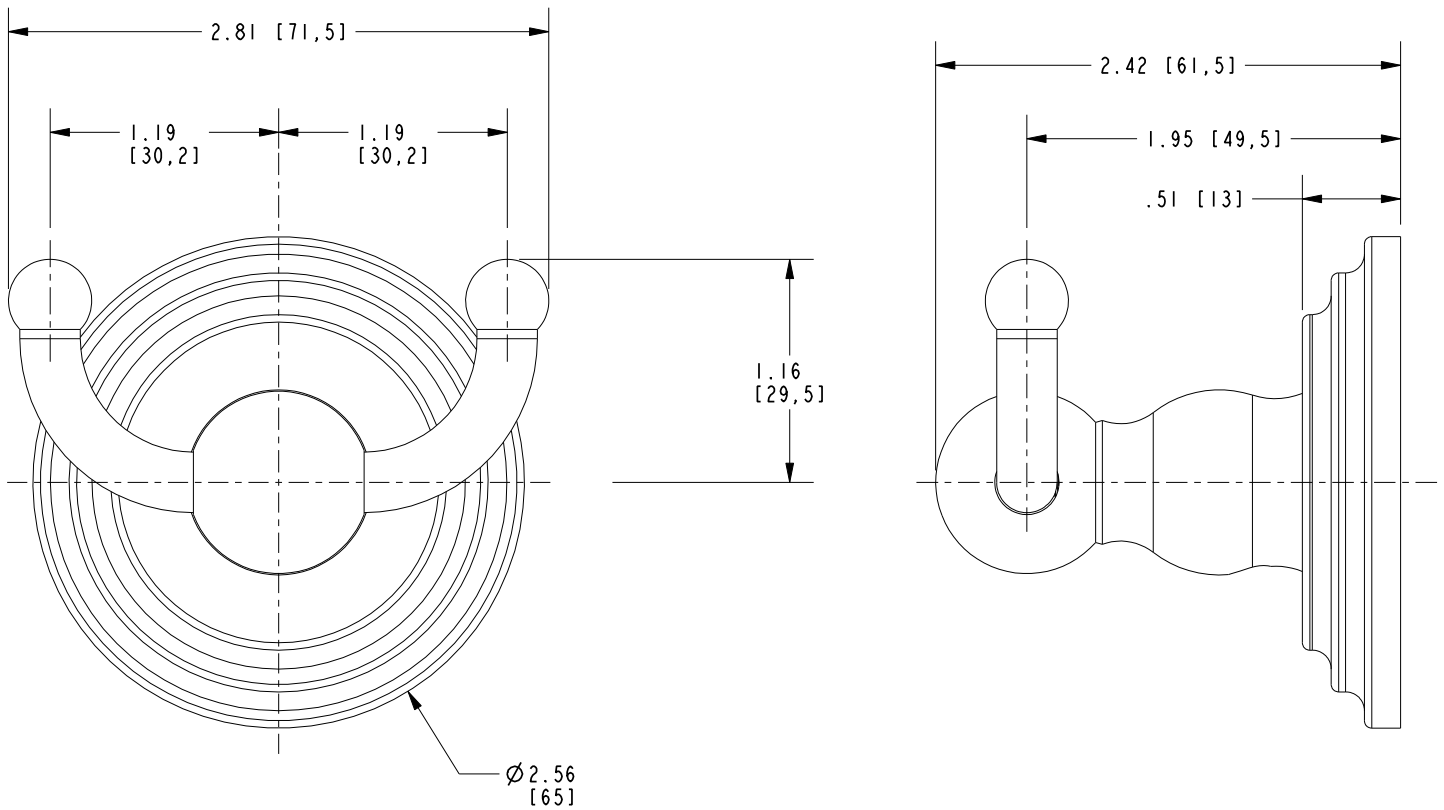

Features

Solid brass construction
Complements Astor, Alveston, Bevelle, Chesterfield
Fairfield and Seaport product series

DOUBLE ROBE HOOK

890-1660

Codes / Standards Compliance

Meets or exceeds the following at date of manufacture:

All applicable US Federal and State material regulations

890-1660

PRODUCT DIMENSIONS *(Units are in inches)*

Product Dimensions are provided for reference only. For specific product installation guidelines, please reference the Installation Instructions of the product being installed.