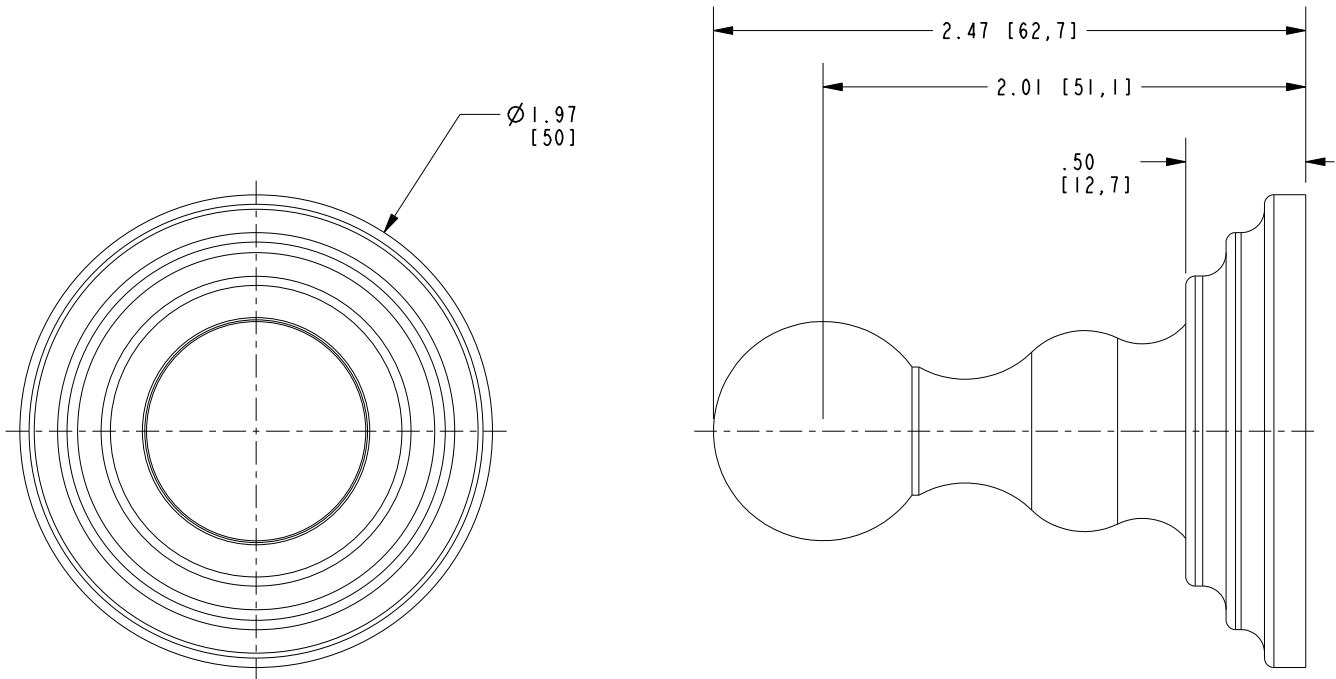

Features

Solid brass construction
Complements Astor, Alveston, Bevelle, Chesterfield
Fairfield and Seaport product series

SINGLE ROBE HOOK

890-1650

Codes / Standards Compliance

Meets or exceeds the following at date of manufacture:

All applicable US Federal and State material regulations

890-1650

PRODUCT DIMENSIONS *(Units are in inches)*

Product Dimensions are provided for reference only. For specific product installation guidelines, please reference the Installation Instructions of the product being installed.