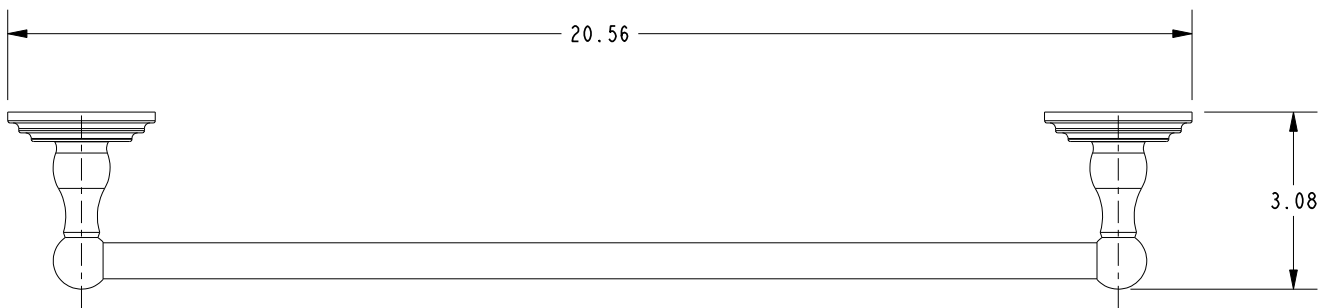

ALVESTON

TOWEL BAR

Features

Solid brass construction
Complements Alveston product series

890-1230

Codes / Standards Compliance

Meets or exceeds the following at date of manufacture:

All applicable US Federal and State material regulations

890-1230

PRODUCT DIMENSIONS *(Units are in inches)*

Product Dimensions are provided for reference only. For specific product installation guidelines, please reference the Installation Instructions of the product being installed.