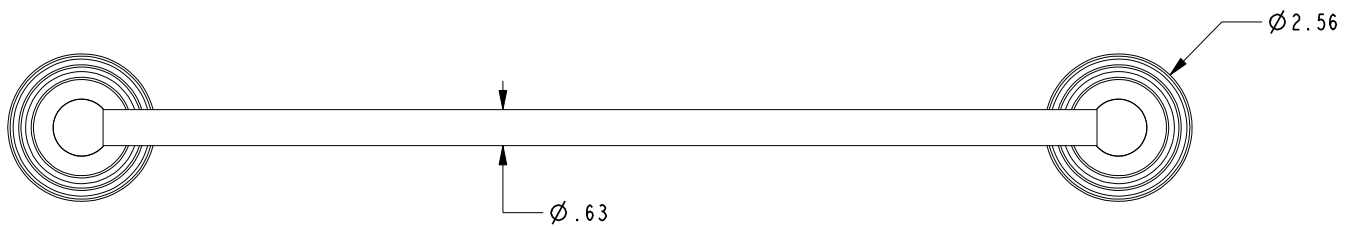

ALVESTON

TOWEL BAR

Features

Solid brass construction
Complements Alveston product series

890-1230

Codes / Standards Compliance

Meets or exceeds the following at date of manufacture:

All applicable US Federal and State material regulations

890-1230

PRODUCT DIMENSIONS *(Units are in inches)*

Product Dimensions are provided for reference only. For specific product installation guidelines, please reference the Installation Instructions of the product being installed.