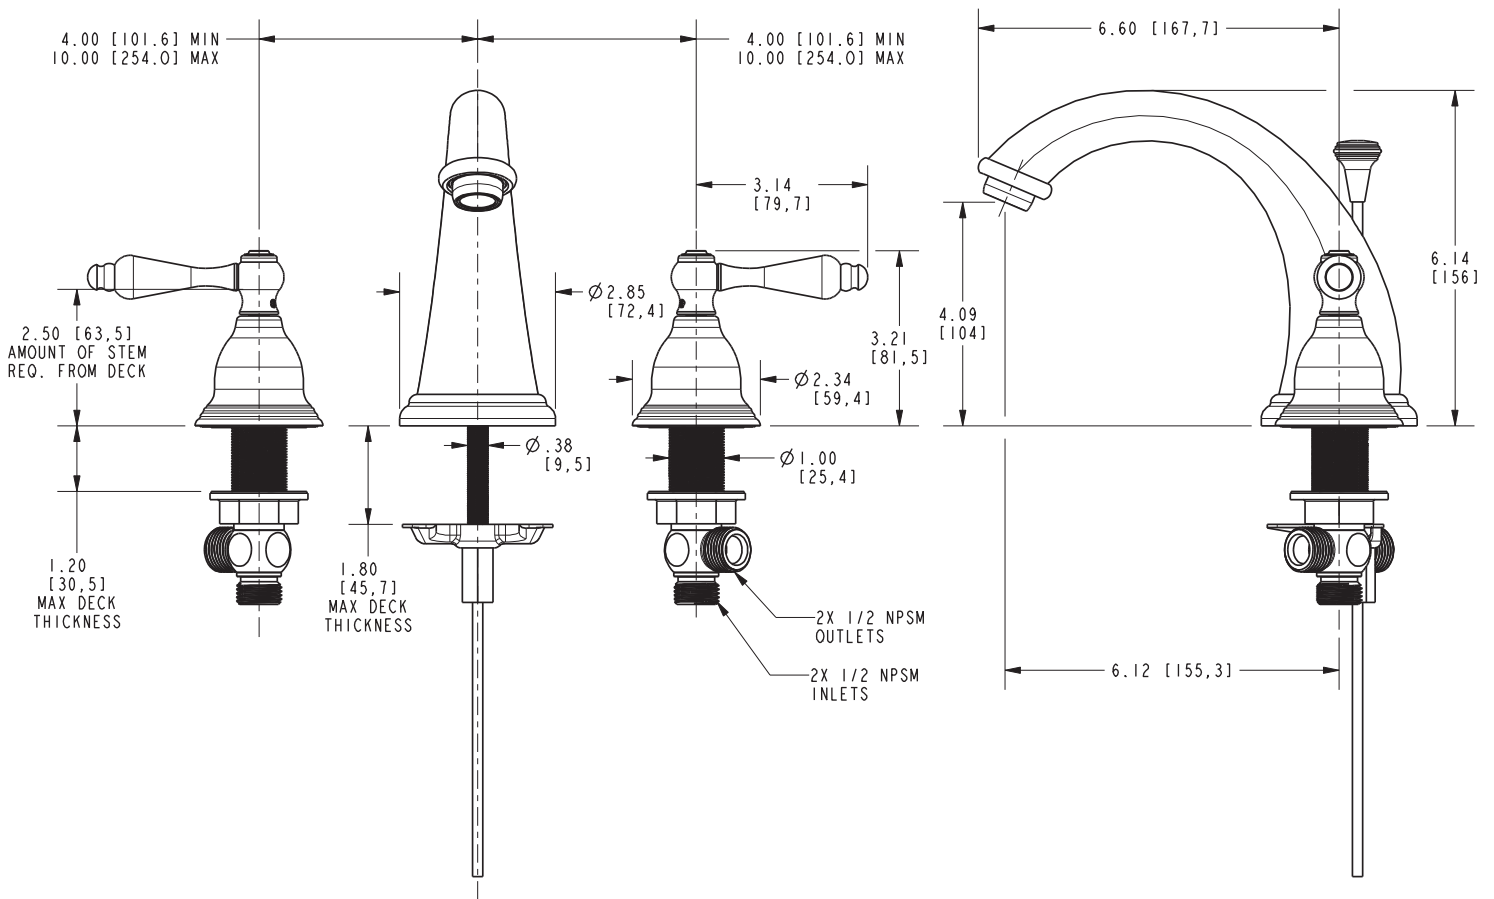

SEAPORT

Features

- Solid brass construction
- Brass valve bodies
- Quarter-turn washerless ceramic disc valve cartridges
- Spout assembly with integral supply hoses
- Pop-up drain with tailpiece
- 4.09" (10.5 cm) spout height at outlet
- 6.12" (15.6 cm) spout reach (c-c)
- For 8" (20.3 cm) centers - Maximum 20" (50.8 cm)
- ADA Compliant
- 1.2 GPM (4.5 LPM) Max

Specified Model

Model	Description	Colors Finishes
850C	Widespread Lavatory Faucet	<input type="checkbox"/> 10B <input type="checkbox"/> 15 <input type="checkbox"/> 15S <input type="checkbox"/> 26 <input type="checkbox"/> Other

Product Specification Add "Color / Finish" suffix to Model number, below.

The two-handle Widespread Lavatory Faucet shall be made of solid brass construction. Faucet shall incorporate a spout assembly with integral supply hoses and feature brass valve bodies with quarter-turn washerless ceramic disc valve cartridges. Faucet shall have a 1.2 gallon (4.5 liter) per minute maximum flow rate. Product shall be for 8" (20.3 cm) centers - Maximum 20" (50.8 cm). Product shall incorporate a 4.09" (10.5 cm) spout height at outlet and a 6.12" (15.6 cm) spout reach (c-c). Faucet shall include a pop-up drain with tailpiece and incorporate ADA compliant traditional lever handles. Widespread Lavatory Faucet shall be Newport Brass Model 850C/____.

850C

PRODUCT DIMENSIONS *(Units are in inches)*

Product Dimensions are provided for reference only. For specific product installation guidelines, please reference the Installation Instructions of the product being installed.