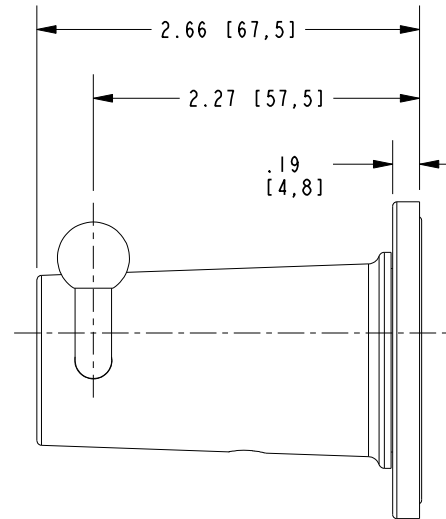

DORRANCE

DOUBLE ROBE HOOK

42-13

Features

Solid brass construction
Complements Dorrance product series

Codes / Standards Compliance

Meets or exceeds the following at date of manufacture:

All applicable US Federal and State material regulations

42-13

PRODUCT DIMENSIONS *(Units are in inches)*

Product Dimensions are provided for reference only. For specific product installation guidelines, please reference the Installation Instructions of the product being installed.