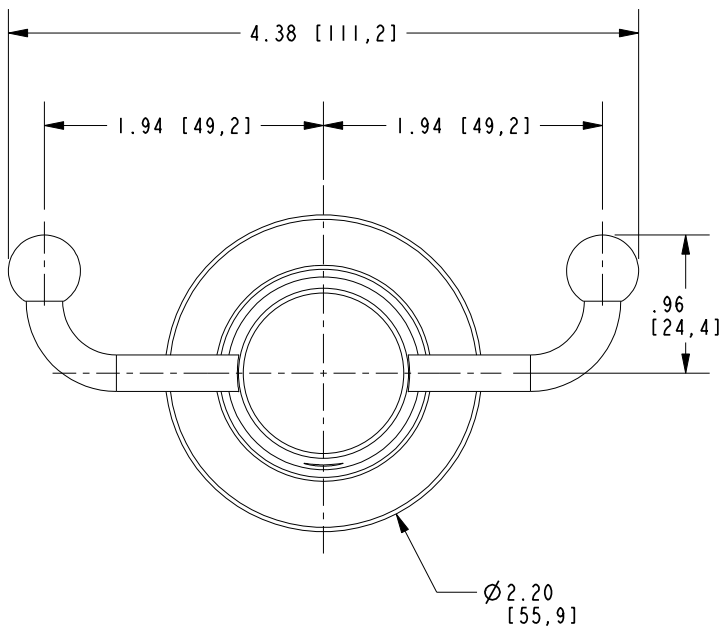

DORRANCE

DOUBLE ROBE HOOK

42-13

Features

Solid brass construction
Complements Dorrance product series

Codes / Standards Compliance

Meets or exceeds the following at date of manufacture:

All applicable US Federal and State material regulations

42-13

PRODUCT DIMENSIONS *(Units are in inches)*

Product Dimensions are provided for reference only. For specific product installation guidelines, please reference the Installation Instructions of the product being installed.