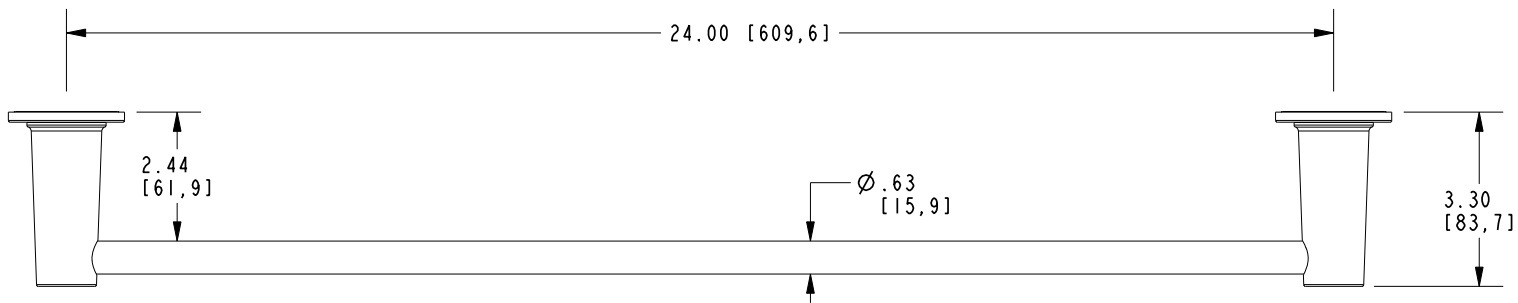

Features

Solid brass construction
Complements Dorrance product series

Towel Bar

42-02

Codes / Standards Compliance

Meets or exceeds the following at date of manufacture:

All applicable US Federal and State material regulations

42-02

PRODUCT DIMENSIONS *(Units are in inches)*

Product Dimensions are provided for reference only. For specific product installation guidelines, please reference the Installation Instructions of the product being installed.