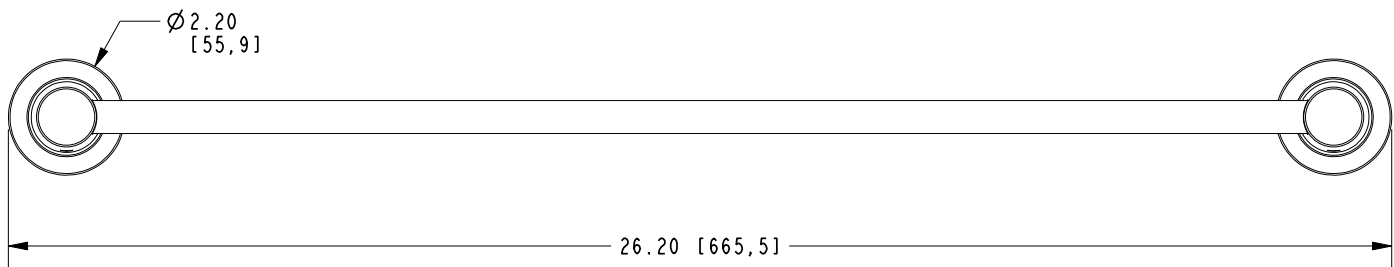

Features

Solid brass construction
Complements Dorrance product series

Towel Bar

42-02

Codes / Standards Compliance

Meets or exceeds the following at date of manufacture:

All applicable US Federal and State material regulations

42-02

PRODUCT DIMENSIONS *(Units are in inches)*

Product Dimensions are provided for reference only. For specific product installation guidelines, please reference the Installation Instructions of the product being installed.