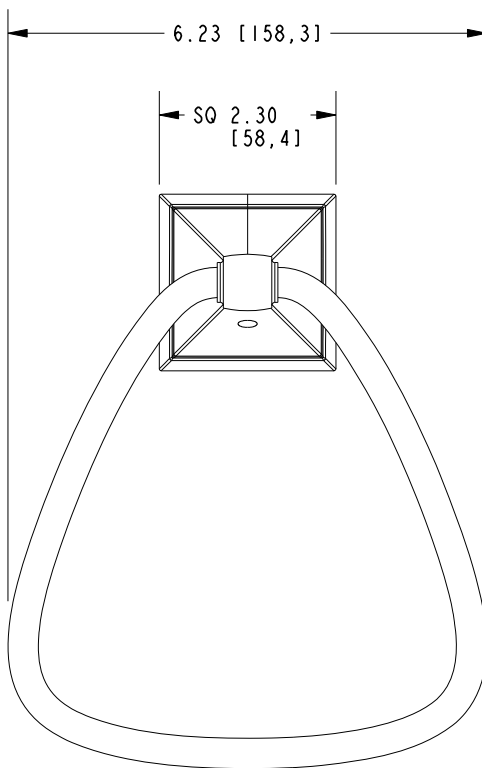

Features

Solid brass construction
Single-post, horizontal pivot design with hanging, closed ring
Complements Joffrey product series

Codes / Standards Compliance

Meets or exceeds the following at date of manufacture:

All applicable US Federal and State material regulations

41-09

PRODUCT DIMENSIONS *(Units are in inches)*

Product Dimensions are provided for reference only. For specific product installation guidelines, please reference the Installation Instructions of the product being installed.