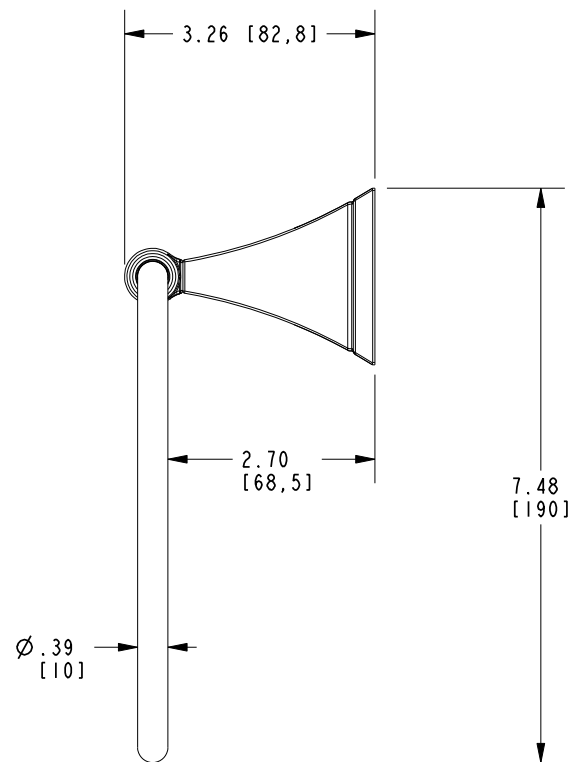

Features

Solid brass construction
Single-post, horizontal pivot design with hanging, closed ring
Complements Joffrey product series

Codes / Standards Compliance

Meets or exceeds the following at date of manufacture:

All applicable US Federal and State material regulations

41-09

PRODUCT DIMENSIONS *(Units are in inches)*

Product Dimensions are provided for reference only. For specific product installation guidelines, please reference the Installation Instructions of the product being installed.

TOWEL RING

41-09

Page 2 of 2
EN- 5016
REV D

NEWPORT BRASS
Flawless Beauty. From Faucet to Finish.

t: 949.417.5207 | www.newportbrass.com
©2025 NewportBrass