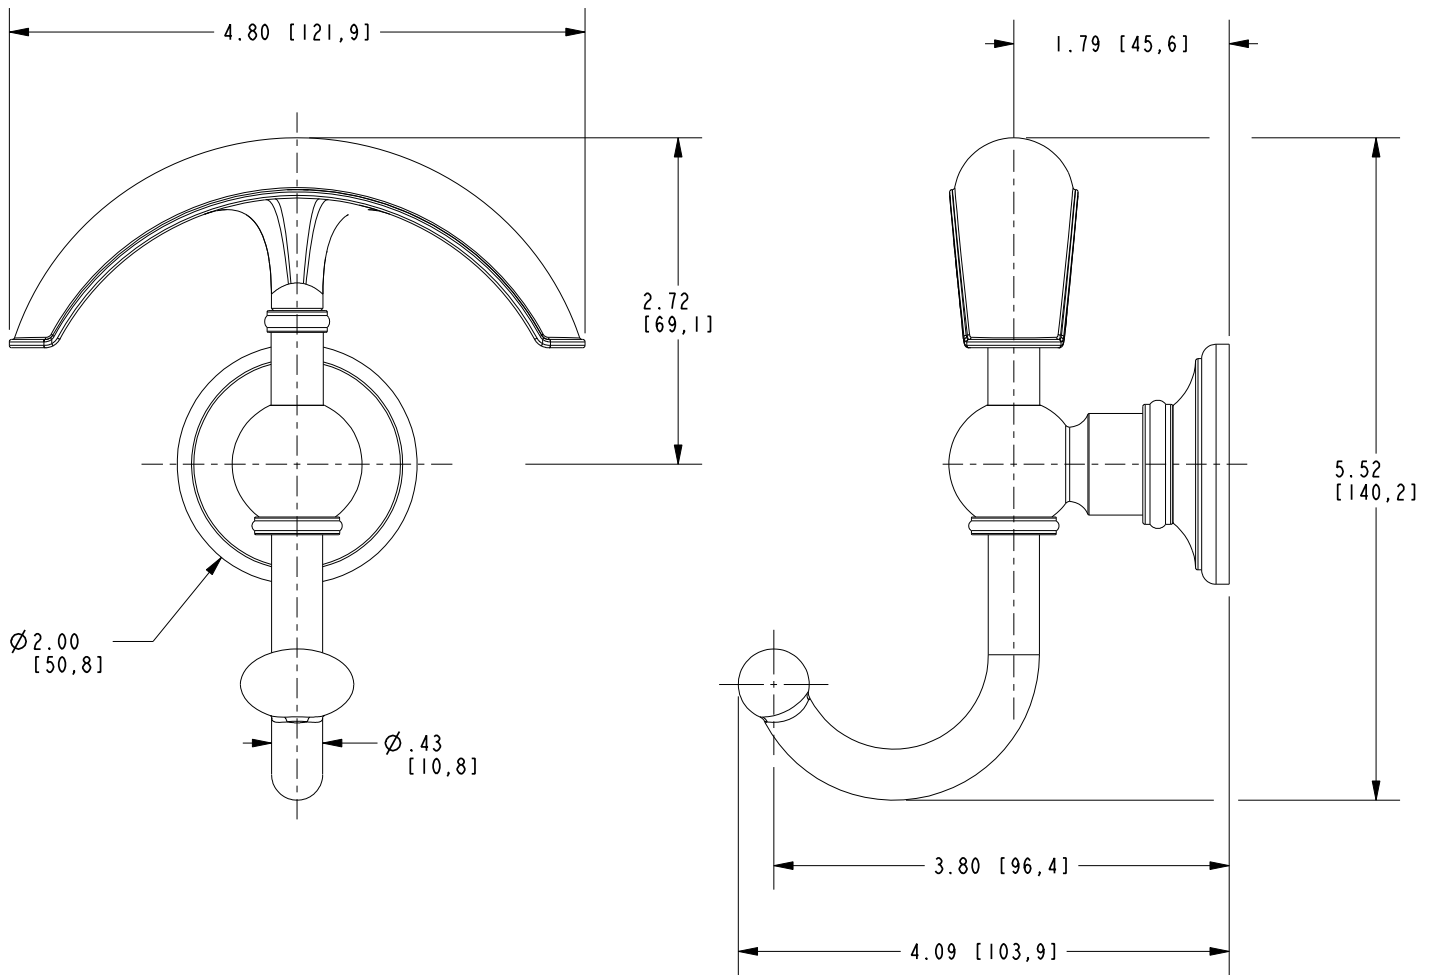

### Features

---

Solid brass construction  
Complements Ithaca product series

DOUBLE ROBE HOOK

## PRODUCT DIMENSIONS *(Units are in inches)*

Product Dimensions are provided for reference only. For specific product installation guidelines, please reference the Installation Instructions of the product being installed.

DOUBLE ROBE HOOK

38-12

Page 2 of 2  
EN- 5024  
REVC

**NEWPORT BRASS**  
Flawless Beauty. From Faucet to Finish.

t: 949.417.5207 | [www.newportbrass.com](http://www.newportbrass.com)  
©2025 NewportBrass