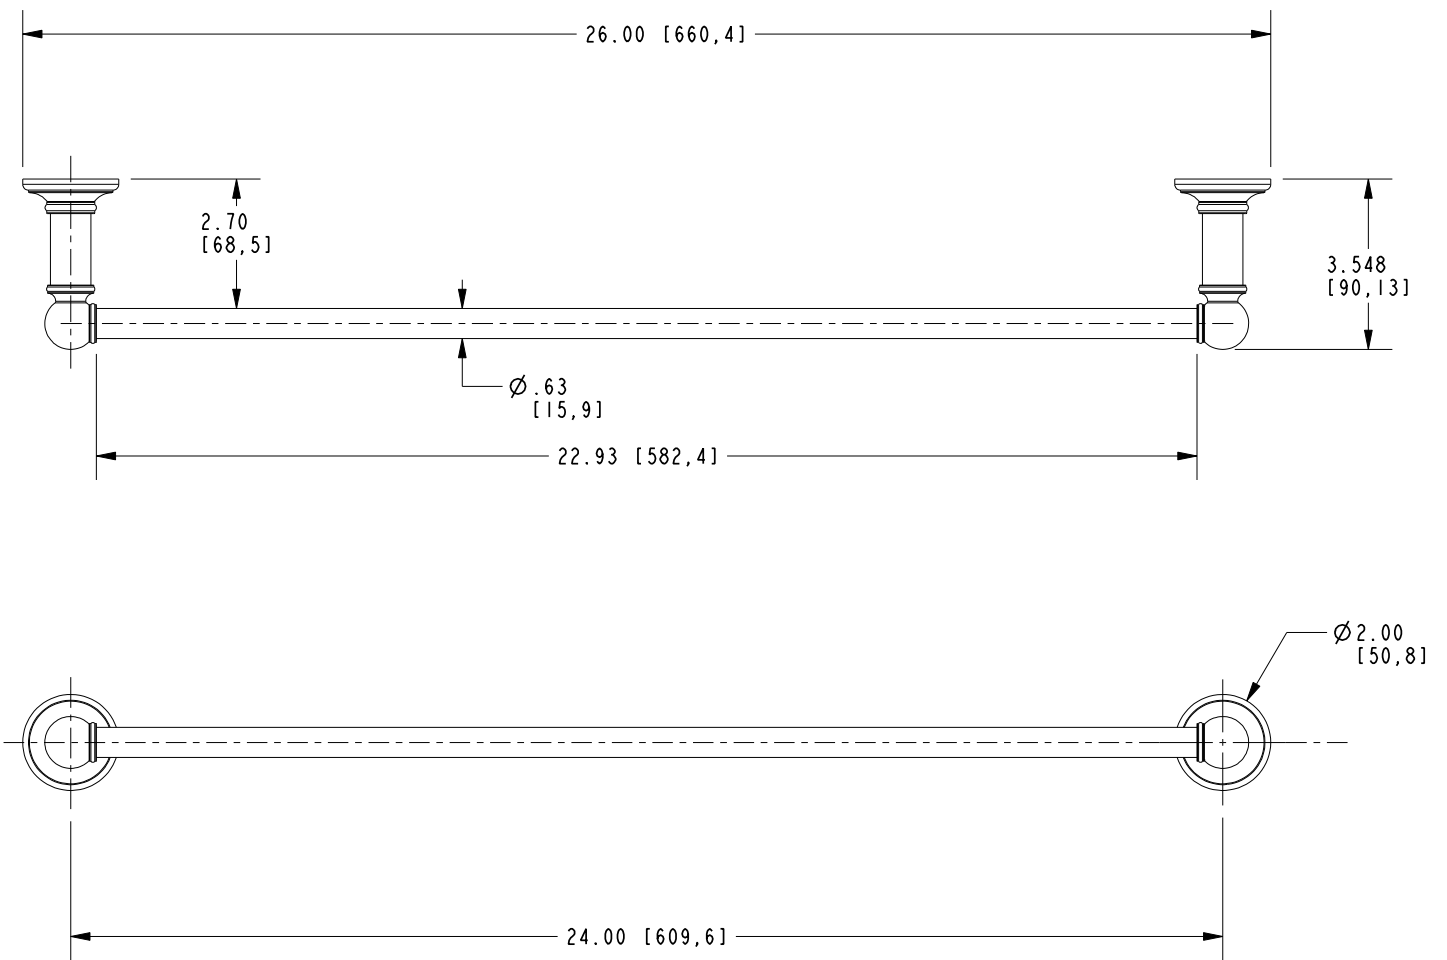

Features

Solid brass construction
Complements Ithaca product series

Codes / Standards Compliance

Meets or exceeds the following at date of manufacture:

All applicable US Federal and State material regulations

38-02

PRODUCT DIMENSIONS *(Units are in inches)*

Product Dimensions are provided for reference only. For specific product installation guidelines, please reference the Installation Instructions of the product being installed.