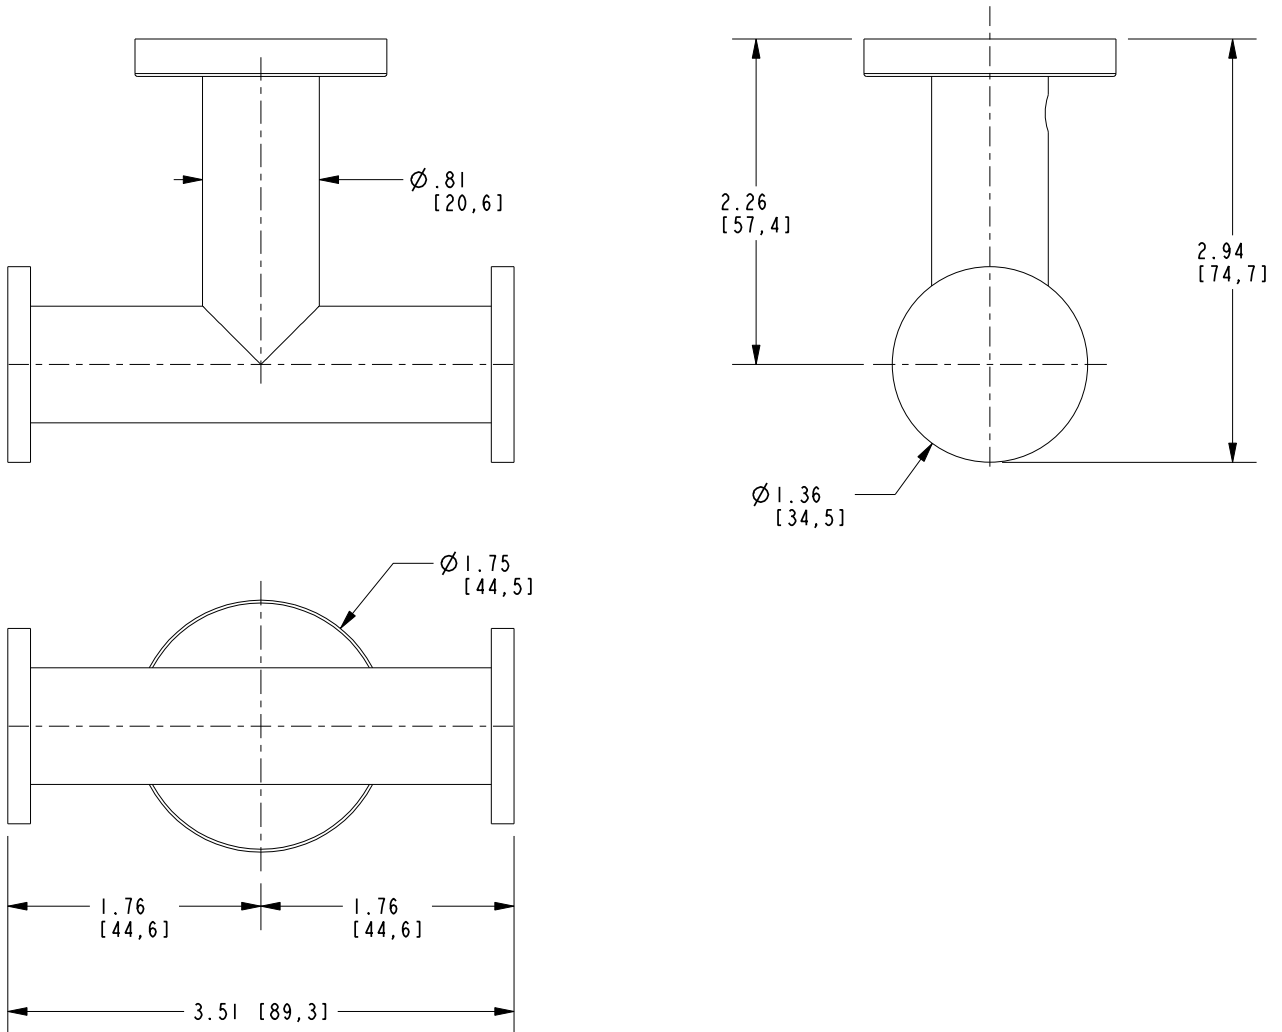

Features

Solid brass construction
Complements Keaton product series

DOUBLE ROBE HOOK

36-13

Codes / Standards Compliance

Meets or exceeds the following at date of manufacture:

All applicable US Federal and State material regulations

36-13

PRODUCT DIMENSIONS *(Units are in inches)*

Product Dimensions are provided for reference only. For specific product installation guidelines, please reference the Installation Instructions of the product being installed.