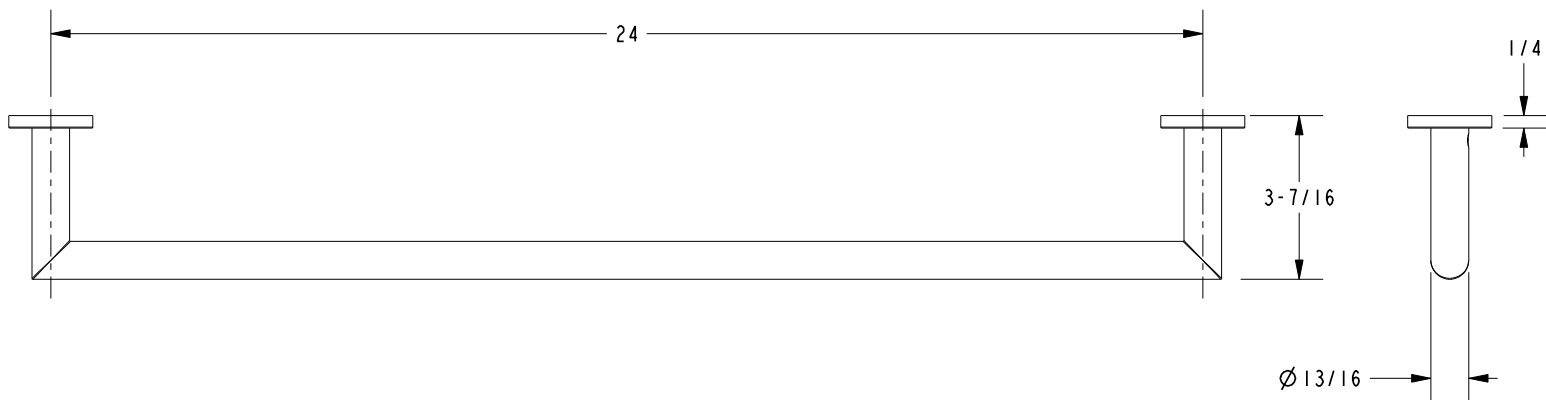

Features

Solid brass construction
Complements Keaton product series

Codes / Standards Compliance

Meets or exceeds the following at date of manufacture:

All applicable US Federal and State material regulations

36-02

PRODUCT DIMENSIONS *(Units are in inches)*

Product Dimensions are provided for reference only. For specific product installation guidelines, please reference the Installation Instructions of the product being installed.