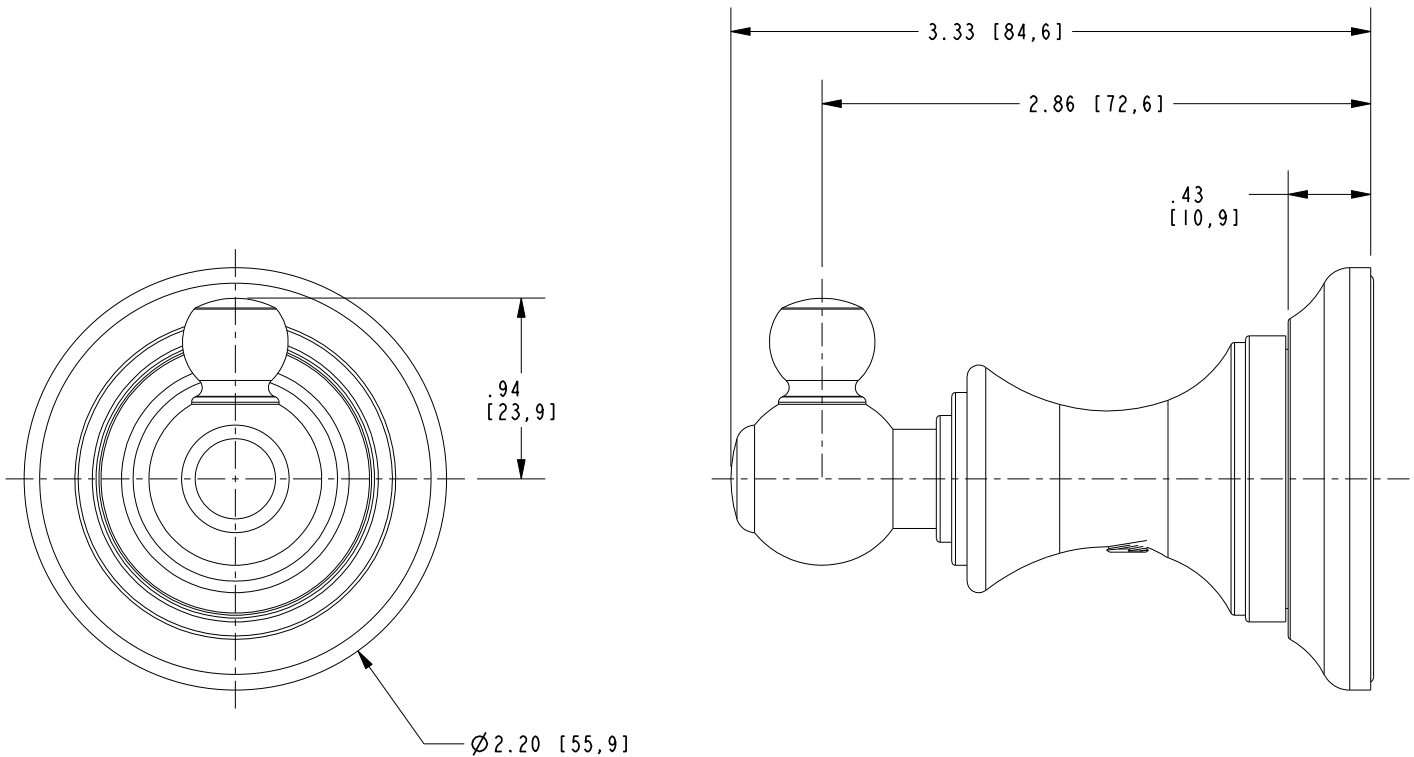

Features

Solid brass construction
Complements Sutton product series

SINGLE ROBE HOOK

35-12

Codes / Standards Compliance

Meets or exceeds the following at date of manufacture:

All applicable US Federal and State material regulations

35-12

PRODUCT DIMENSIONS *(Units are in inches)*

Product Dimensions are provided for reference only. For specific product installation guidelines, please reference the Installation Instructions of the product being installed.