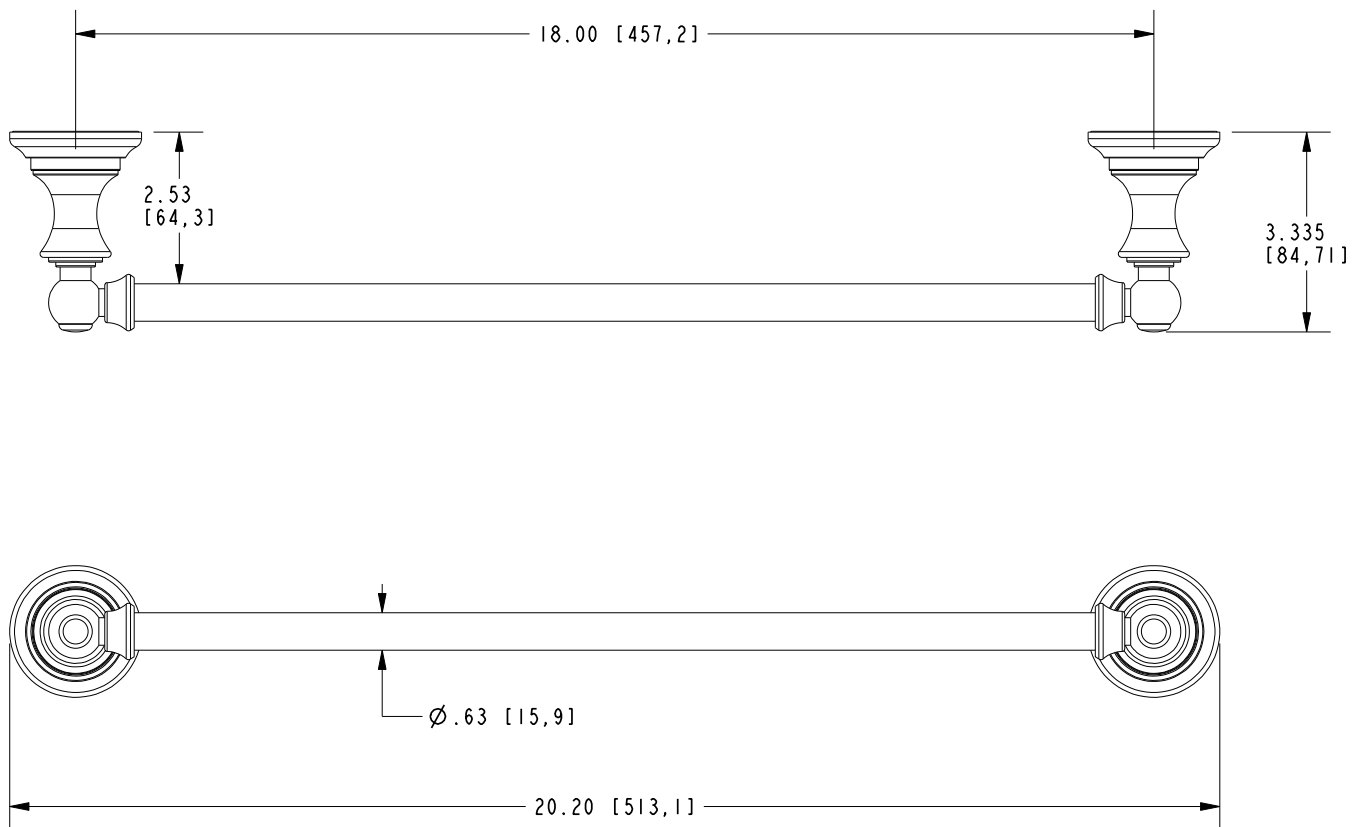

Features

Solid brass construction
Complements Sutton product series

Codes / Standards Compliance

Meets or exceeds the following at date of manufacture:

All applicable US Federal and State material regulations

35-01

PRODUCT DIMENSIONS *(Units are in inches)*

Product Dimensions are provided for reference only. For specific product installation guidelines, please reference the Installation Instructions of the product being installed.

Towel Bar
35-01

Page 2 of 2
EN- 4993
REVC

NEWPORT BRASS
Flawless Beauty. From Faucet to Finish.

t: 949.417.5207 | www.newportbrass.com
©2025 NewportBrass