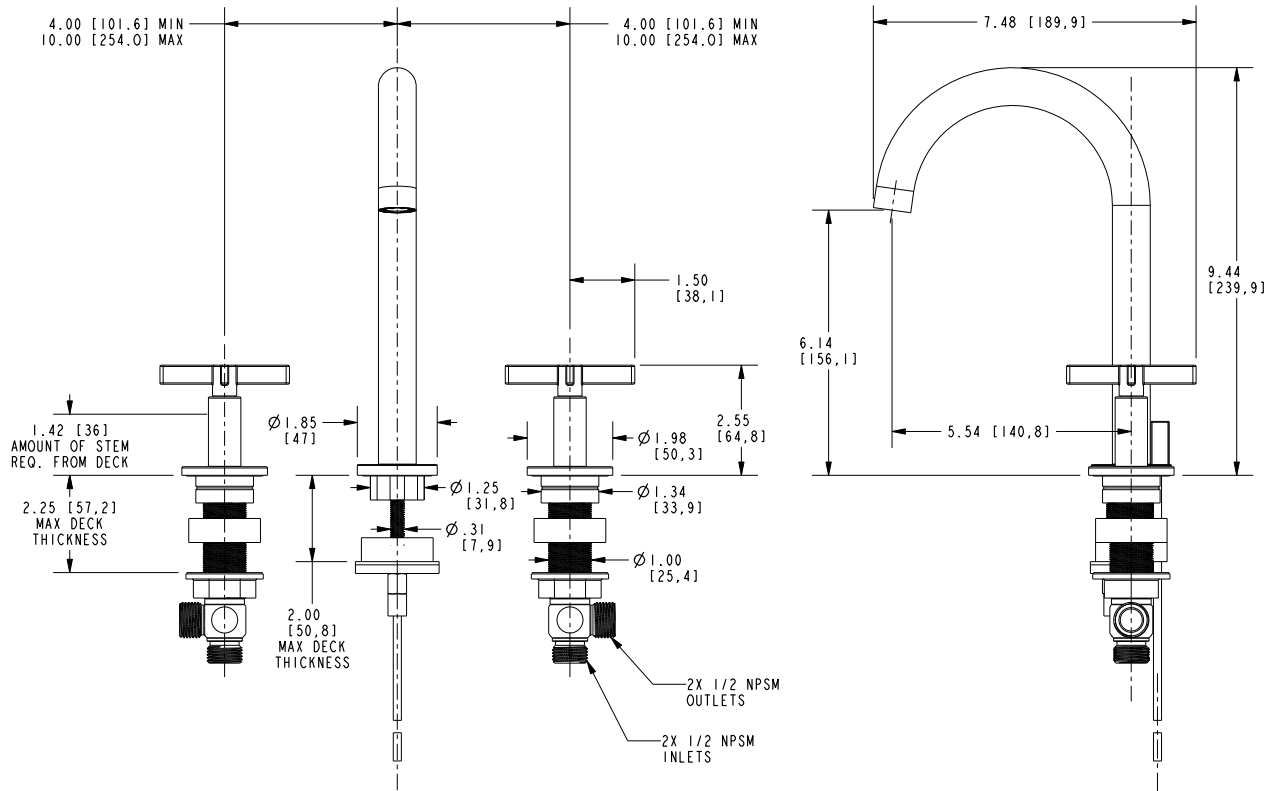

Features

- Solid brass construction
- Brass valve bodies
- Quarter-turn washerless ceramic disc valve cartridges
- Spout assembly with integral supply hoses
- Pop-up drain with tailpiece
- 6.14" (15.6 cm) spout height at outlet
- 5.54" (14.1 cm) spout reach (c-c)
- For 8" (20.3 cm) centers - Maximum 20" (50.8 cm)
- ADA Compliant
- 1.2 GPM (4.5 LPM) Max

Model	Description	Colors Finishes
3410	Widespread Lavatory Faucet	<input type="checkbox"/> 15 <input type="checkbox"/> 15S <input type="checkbox"/> 26 <input type="checkbox"/> Other

Product Specification Add "Color / Finish" suffix to Model number, below.

The two-handle Widespread Lavatory Faucet shall be made of solid brass construction. Faucet shall incorporate a spout assembly with integral supply hoses and feature brass valve bodies with quarter-turn washerless ceramic disc valve cartridges. Faucet shall have a 1.2 gallon (4.5 liter) per minute maximum flow rate. Product shall be for 8" (20.3 cm) centers - Maximum 20" (50.8 cm). Product shall incorporate a 6.14" (15.6 cm) spout height at outlet and a 5.54" (14.1 cm) spout reach (c-c). Faucet shall include a pop-up drain with tailpiece and incorporate cross handles. Widespread Lavatory Faucet shall be Newport Brass Model 3410/_____.

3410

PRODUCT DIMENSIONS *(Units are in inches)*

Product Dimensions are provided for reference only. For specific product installation guidelines, please reference the Installation Instructions of the product being installed.