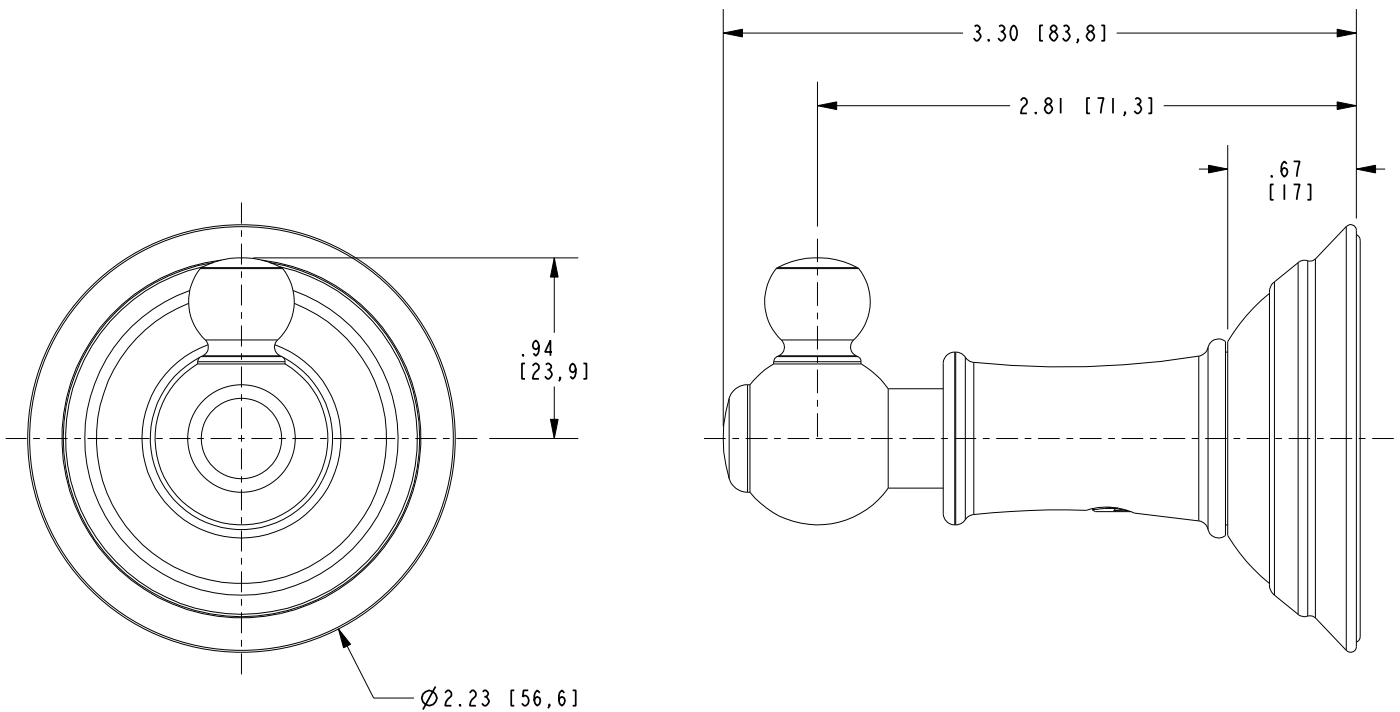

AYLESBURY

SINGLE ROBE HOOK

34-12

Features

Solid brass construction
Complements Victoria product series

Codes / Standards Compliance

Meets or exceeds the following at date of manufacture:

All applicable US Federal and State material regulations

34-12

PRODUCT DIMENSIONS *(Units are in inches)*

Product Dimensions are provided for reference only. For specific product installation guidelines, please reference the Installation Instructions of the product being installed.