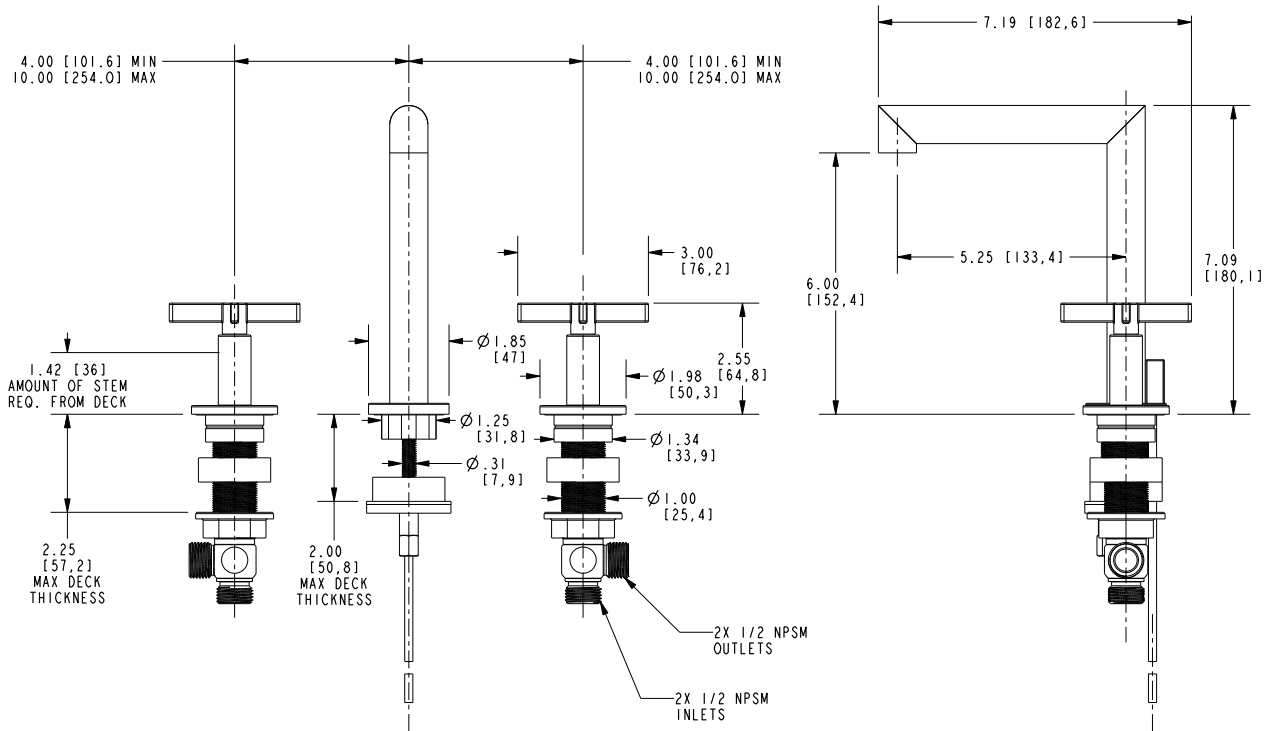

3390

PRODUCT DIMENSIONS *(Units are in inches)*

Product Dimensions are provided for reference only. For specific product installation guidelines, please reference the Installation Instructions of the product being installed.

Tolmin Widespread Lavatory Faucet 3390