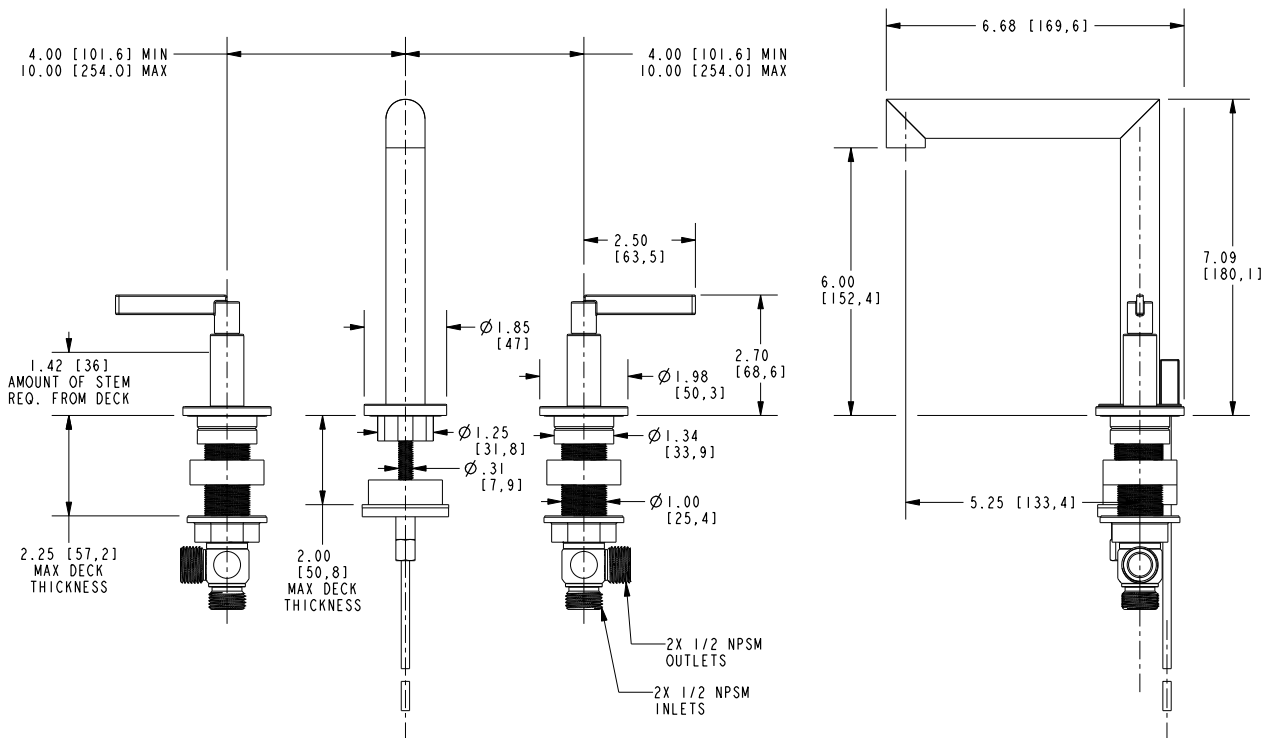

Features

- Solid brass construction
- Brass valve bodies
- Quarter-turn washerless ceramic disc valve cartridges
- Spout assembly with integral supply hoses
- Pop-up drain with tailpiece
- 6.00" (15.2 cm) spout height at outlet
- 5.25" (13.3 cm) spout reach (c-c)
- For 8" (20.3 cm) centers - Maximum 20" (50.8 cm)
- ADA Compliant
- 1.2 GPM (4.5 LPM) Max

The two-handle Widespread Lavatory Faucet shall be made of solid brass construction. Faucet shall incorporate a spout assembly with integral supply hoses and feature brass valve bodies with quarter-turn washerless ceramic disc valve cartridges. Faucet shall have a 1.2 gallon (4.5 liter) per minute maximum flow rate. Product shall be for 8" (20.3 cm) centers - Maximum 20" (50.8 cm). Product shall incorporate a 6.00" (15.2 cm) spout height at outlet and a 5.25" (13.3 cm) spout reach (c-c). Faucet shall include a pop-up drain with tailpiece and incorporate lever handles. Widespread Lavatory Faucet shall be Newport Brass Model 3380/____ .

3380

PRODUCT DIMENSIONS *(Units are in inches)*

Product Dimensions are provided for reference only. For specific product installation guidelines, please reference the Installation Instructions of the product being installed.