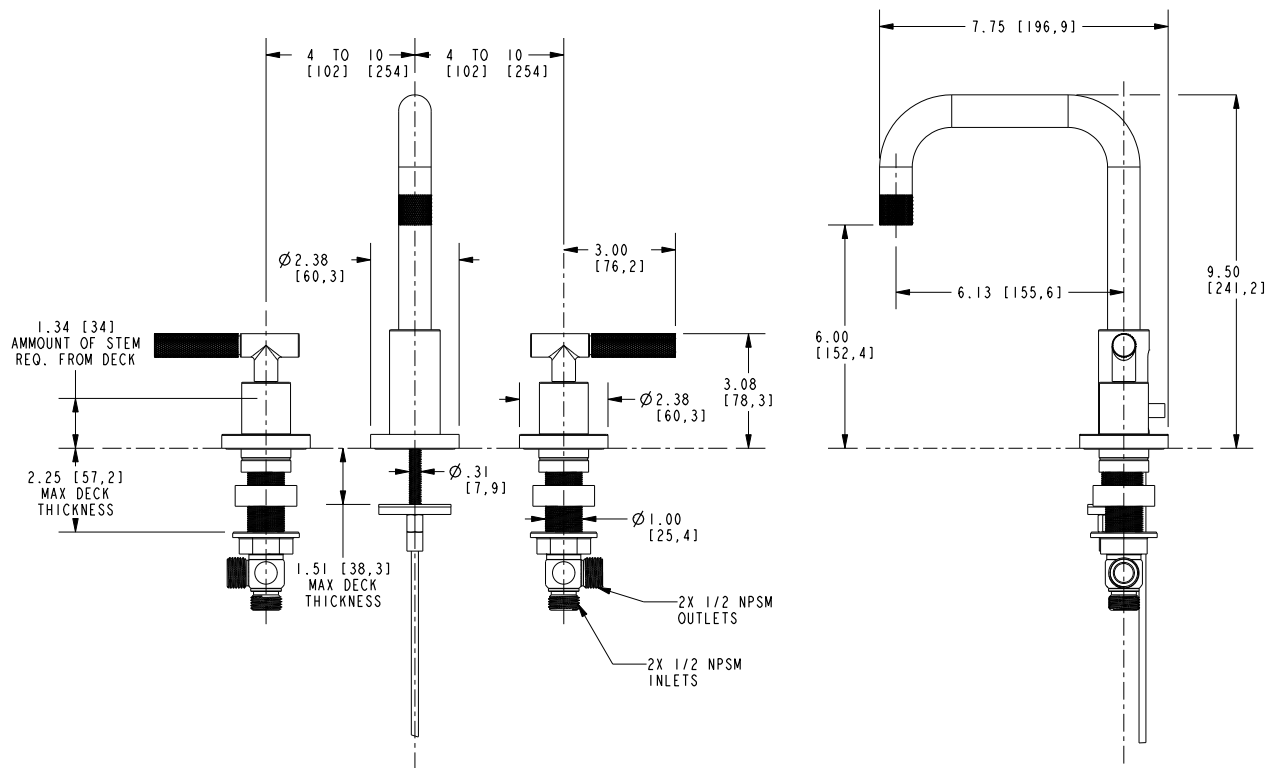

Features

- Solid brass construction
- Brass valve bodies
- Quarter-turn washerless ceramic disc valve cartridges
- Spout assembly with integral supply hoses
- Pop-up drain with tailpiece
- 6.00" (15.2 cm) spout height at outlet
- 6.13" (15.6 cm) spout reach (c-c)
- For 8" (20.3 cm) centers - Maximum 20" (50.8 cm)
- ADA Compliant
- 1.2 GPM (4.5 LPM) Max

The two-handle Widespread Lavatory Faucet shall be made of solid brass construction. Faucet shall incorporate a spout assembly with integral supply hoses and feature brass valve bodies with quarter-turn washerless ceramic disc valve cartridges. Faucet shall have a 1.2 gallon (4.5 liter) per minute maximum flow rate. Product shall be for 8" (20.3 cm) centers - Maximum 20" (50.8 cm). Product shall incorporate a 6.00" (15.2 cm) spout height at outlet and a 6.13" (15.6 cm) spout reach (c-c). Faucet shall include a pop-up drain with tailpiece and incorporate ADA compliant contemporary lever handles. Widespread Lavatory Faucet shall be Newport Brass Model 3360/_____ .

3360

PRODUCT DIMENSIONS *(Units are in inches)*

Product Dimensions are provided for reference only. For specific product installation guidelines, please reference the Installation Instructions of the product being installed.