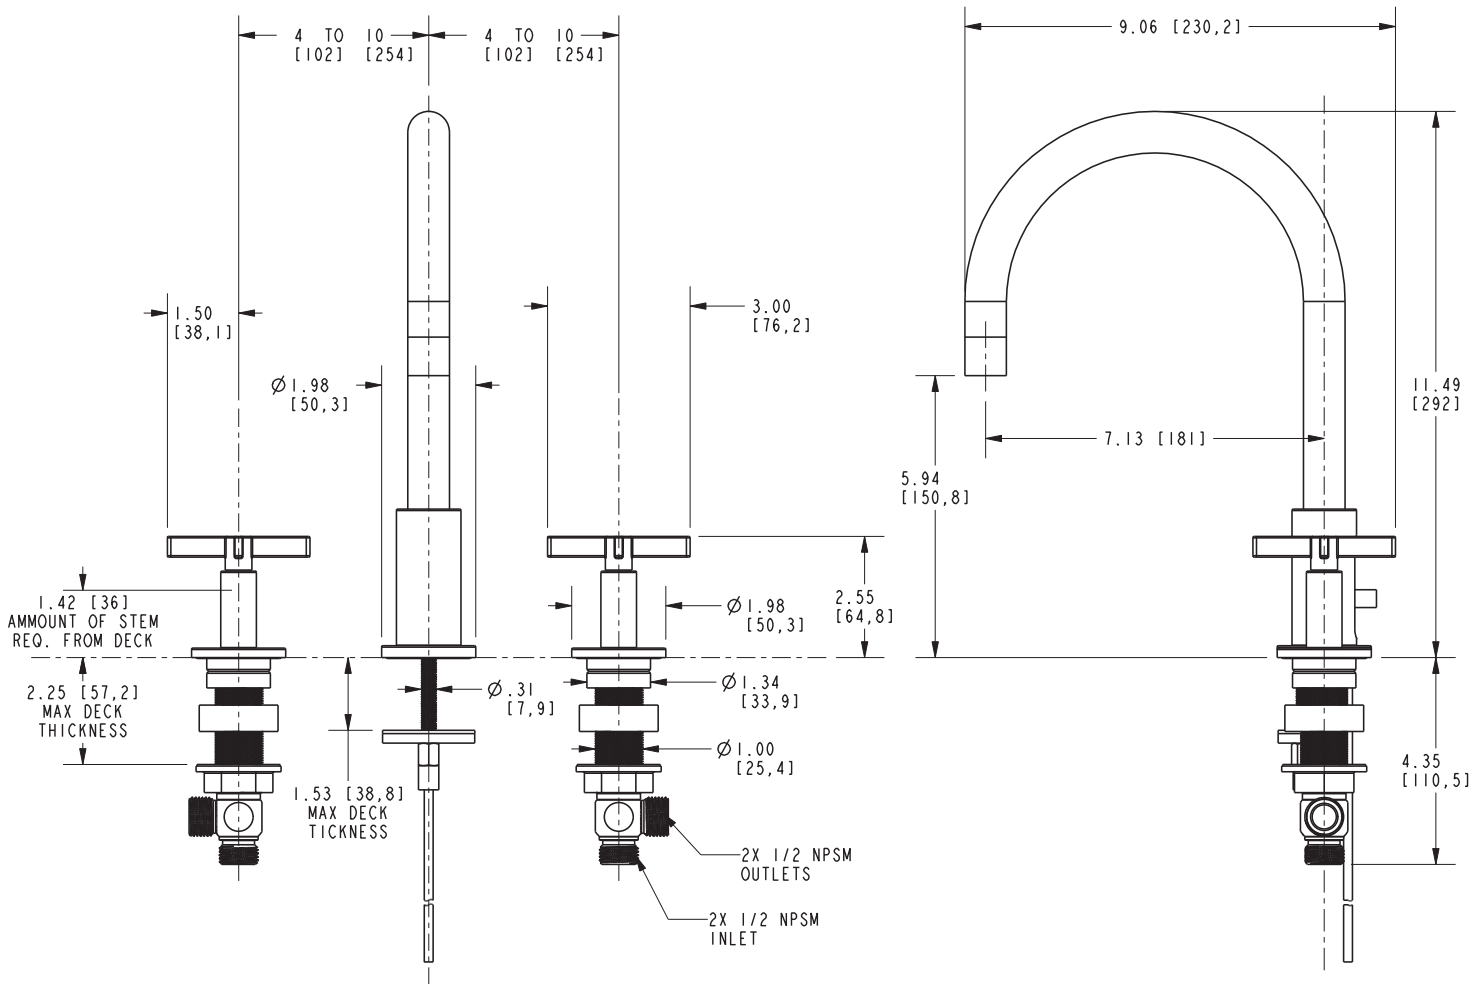

Features

- Solid brass construction
- Brass valve bodies
- Quarter-turn washerless ceramic disc valve cartridges
- Spout assembly with integral supply hoses
- Push Pop-Up drain with tailpiece
- 5.94" (15.1 cm) spout height at outlet
- 7.13" (18.1 cm) spout reach (c-c)
- For 8" (20.3 cm) centers - Maximum 20" (50.8 cm)
- ADA Compliant
- 1.2 GPM (4.5 LPM) Max

Specified Model

Model	Description	Colors Finishes
3330C	Widespread Lavatory Faucet	<input type="checkbox"/> 10B <input type="checkbox"/> 15 <input type="checkbox"/> 15S <input type="checkbox"/> 26 <input type="checkbox"/> Other

Product Specification Add "Color / Finish" suffix to Model number, below.

The two-handle Widespread Lavatory Faucet shall be made of solid brass construction. Faucet shall incorporate a spout assembly with integral supply hoses and feature brass valve bodies with quarter-turn washerless ceramic disc valve cartridges. Faucet shall have a 1.2 gallon (4.5 liter) per minute maximum flow rate. Product shall be for 8" (20.3 cm) centers - Maximum 20" (50.8 cm). Product shall incorporate a 5.94" (15.1 cm) spout height at outlet and a 7.13" (18.1 cm) spout reach (c-c). Faucet shall include a pop-up drain with tailpiece and incorporate cross handles. Widespread Lavatory Faucet shall be Newport Brass Model 3330C/_____.

3330C

PRODUCT DIMENSIONS *(Units are in inches)*

Product Dimensions are provided for reference only. For specific product installation guidelines, please reference the Installation Instructions of the product being installed.