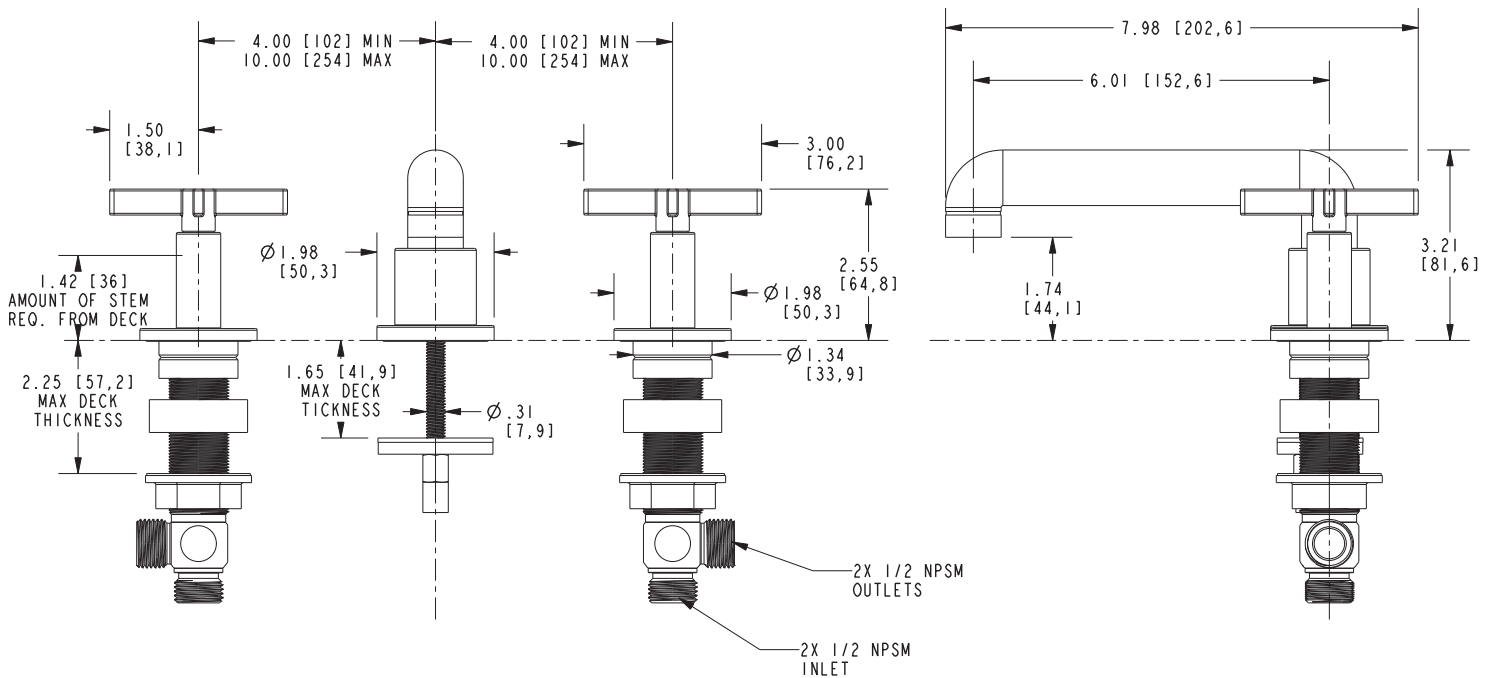

Features

- Solid brass construction
- Brass valve bodies
- Quarter-turn washerless ceramic disc valve cartridges
- Spout assembly with integral supply hoses
- Push Pop-Up drain with tailpiece
- 1.74" (4.4 cm) spout height at outlet
- 6.01" (15.3 cm) spout reach (c-c)
- For 8" (20.3 cm) centers - Maximum 20" (50.8 cm)
- ADA Compliant
- 1.2 GPM (4.5 LPM) Max

Widespread Lavatory Faucet

3330

Codes / Standards Compliance

Meets or exceeds the following at date of manufacture:

- ASME A112.18.1/CSA B125.1
- IAPMO/cUPC
- NSF/ANSI/CAN 61, SECTION 9
- NSF/ANSI 372
- IPC
- ADA & ICC/ANSI A117.1
- Energy Policy Act of 1992
- EPA WaterSense
- California Energy Commission
- All applicable US Federal and State material regulations

Product Specification: Add size designator and "Color / Finish" suffix to Model number, below.

The two-handle Widespread Lavatory Faucet shall be made of solid brass construction. Faucet shall incorporate a spout assembly with integral supply hoses and feature brass valve bodies with quarter-turn washerless ceramic disc valve cartridges. Faucet shall have a 1.2 gallon (4.5 liter) per minute maximum flow rate. Product shall be for 8" (20.3 cm) centers - Maximum 20" (50.8 cm). Product shall incorporate a 1.74" (4.4 cm) spout height at outlet and a 6.01" (15.3 cm) spout reach (c-c). Faucet shall include a Push Pop-Up drain with tailpiece and incorporate cross handles. Widespread Lavatory Faucet shall be Newport Brass Model 3330/____ .

3330

Product Dimensions are provided for reference only. For specific product installation guidelines, please reference the Installation Instructions of the product being installed.

Tolmin Widespread Lavatory Faucet 3330