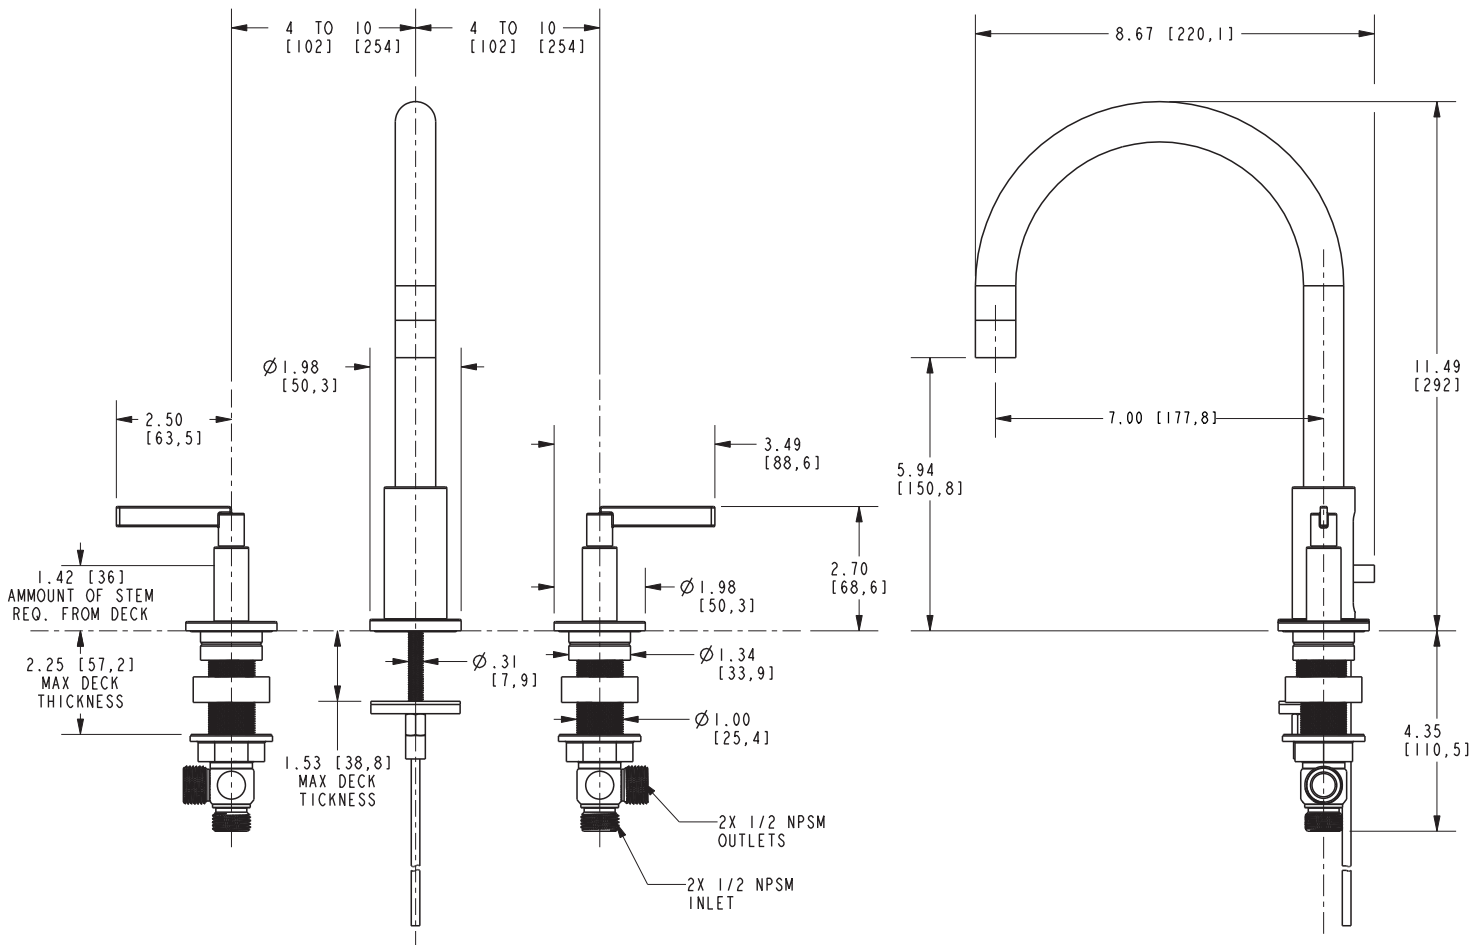

Features

- Solid brass construction
- Brass valve bodies
- Quarter-turn washerless ceramic disc valve cartridges
- Spout assembly with integral supply hoses
- Push Pop-Up drain with tailpiece
- 5.94" (15.1 cm) spout height at outlet
- 7.00" (17.8 cm) spout reach (c-c)
- For 8" (20.3 cm) centers - Maximum 20" (50.8 cm)
- ADA Compliant
- 1.2 GPM (4.5 LPM) Max

3320C

Specified Model

Model	Description	Colors Finishes
3320C	Widespread Lavatory Faucet	<input type="checkbox"/> 10B <input type="checkbox"/> 15 <input type="checkbox"/> 15S <input type="checkbox"/> 26 <input type="checkbox"/> Other

Product Specification Add "Color / Finish" suffix to Model number, below.

The two-handle Widespread Lavatory Faucet shall be made of solid brass construction. Faucet shall incorporate a spout assembly with integral supply hoses and feature brass valve bodies with quarter-turn washerless ceramic disc valve cartridges. Faucet shall have a 1.2 gallon (4.5 liter) per minute maximum flow rate. Product shall be for 8" (20.3 cm) centers - Maximum 20" (50.8 cm). Product shall incorporate a 5.94" (15.1 cm) spout height at outlet and a 7.00" (17.8 cm) spout reach (c-c). Faucet shall include a pop-up drain with tailpiece and incorporate lever handles. Widespread Lavatory Faucet shall be Newport Brass Model 3320C/____.

3320C

PRODUCT DIMENSIONS *(Units are in inches)*

Product Dimensions are provided for reference only. For specific product installation guidelines, please reference the Installation Instructions of the product being installed.