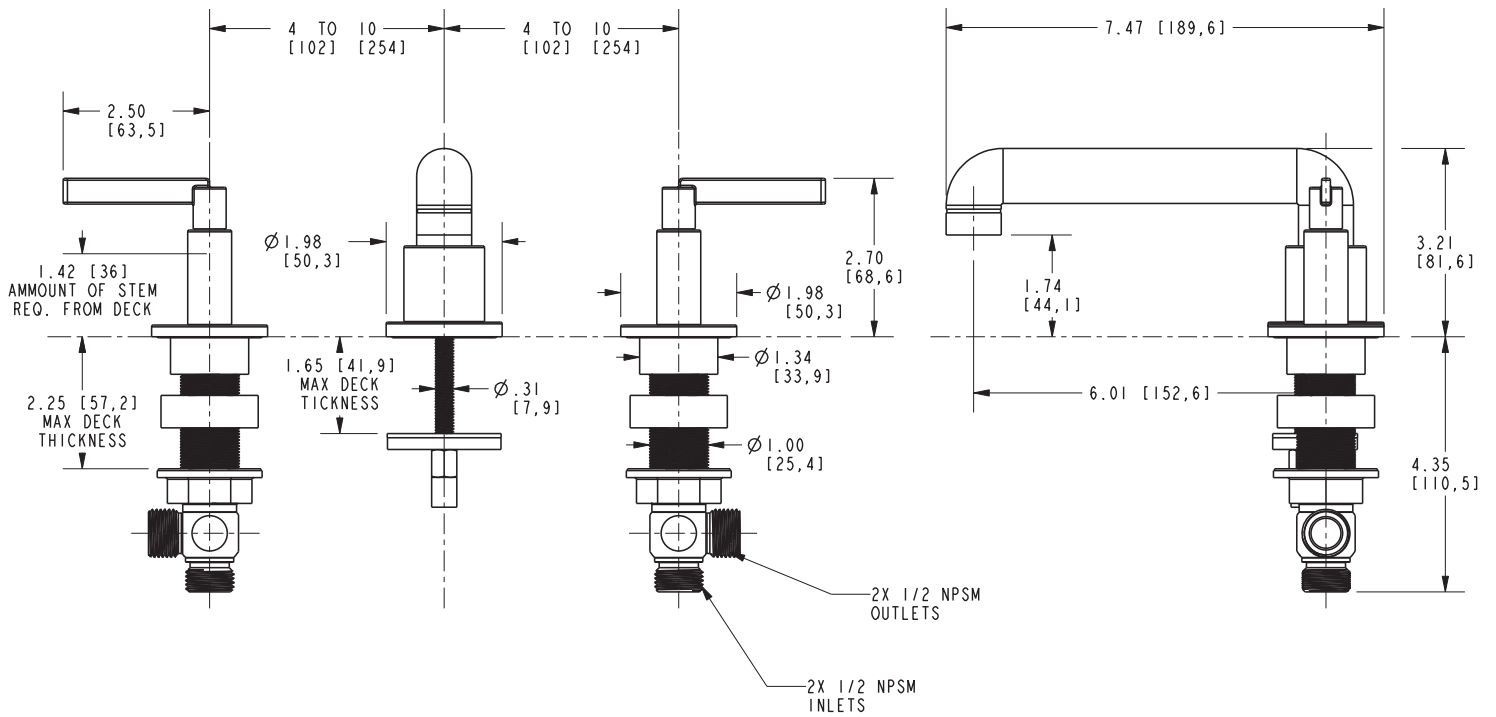

Features

- Solid brass construction
- Brass valve bodies
- Quarter-turn washerless ceramic disc valve cartridges
- Spout assembly with integral supply hoses
- Push Pop-Up drain with tailpiece
- 1.74" (4.4 cm) spout height at outlet
- 6.01" (15.3 cm) spout reach (c-c)
- For 8" (20.3 cm) centers - Maximum 20" (50.8 cm)
- ADA Compliant
- 1.2 GPM (4.5 LPM) Max

Widespread Lavatory Faucet

3320

Codes / Standards Compliance

Meets or exceeds the following at date of manufacture:

- ASME A112.18.1/CSA B125.1
- IAPMO/cUPC
- NSF/ANSI/CAN 61, SECTION 9
- NSF/ANSI 372
- IPC
- ADA & ICC/ANSI A117.1
- Energy Policy Act of 1992
- EPA WaterSense
- California Energy Commission
- All applicable US Federal and State material regulations

Product Specification: Add size designator and "Color / Finish" suffix to Model number, below.

The two-handle Widespread Lavatory Faucet shall be made of solid brass construction. Faucet shall incorporate a spout assembly with integral supply hoses and feature brass valve bodies with quarter-turn washerless ceramic disc valve cartridges. Faucet shall have a 1.2 gallon (4.5 liter) per minute maximum flow rate. Product shall be for 8" (20.3 cm) centers - Maximum 20" (50.8 cm). Product shall incorporate a 1.74" (4.4 cm) spout height at outlet and a 6.01" (15.3 cm) spout reach (c-c). Faucet shall include a Push Pop-Up drain with tailpiece and incorporate lever handles. Widespread Lavatory Faucet shall be Newport Brass Model 3320/____ .

3320

Product Dimensions are provided for reference only. For specific product installation guidelines, please reference the Installation Instructions of the product being installed.

Tolmin Widespread Lavatory Faucet 3320