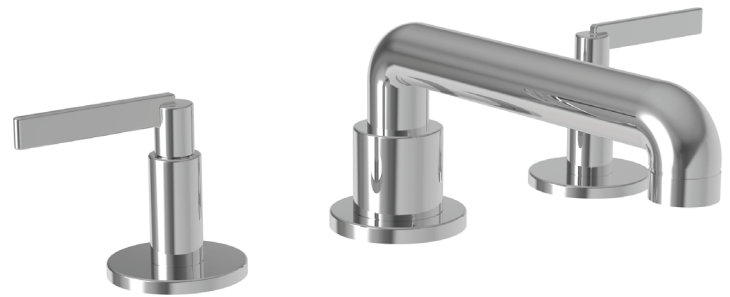

Features

- Solid brass construction
- Brass valve bodies
- Quarter-turn washerless ceramic disc valve cartridges
- Spout assembly with integral supply hoses
- Push Pop-Up drain with tailpiece
- 1.74" (4.4 cm) spout height at outlet
- 6.01" (15.3 cm) spout reach (c-c)
- For 8" (20.3 cm) centers - Maximum 20" (50.8 cm)
- ADA Compliant
- 1.2 GPM (4.5 LPM) Max

Colors / Finishes

- 10B: Oil Rubbed Bronze
- 15: Polished Nickel
- 15S: Satin Nickel - PVD
- 26: Polished Chrome
- Other: Refer to the Newport Brass catalog for additional color/finish options.

Specified Model

Model	Description	Colors Finishes
3320	Widespread Lavatory Faucet	<input type="checkbox"/> 10B <input type="checkbox"/> 15 <input type="checkbox"/> 15S <input type="checkbox"/> 26 <input type="checkbox"/> Other

Product Specification: Add size designator and "Color / Finish" suffix to Model number, below.

The two-handle Widespread Lavatory Faucet shall be made of solid brass construction. Faucet shall incorporate a spout assembly with integral supply hoses and feature brass valve bodies with quarter-turn washerless ceramic disc valve cartridges. Faucet shall have a 1.2 gallon (4.5 liter) per minute maximum flow rate. Product shall be for 8" (20.3 cm) centers - Maximum 20" (50.8 cm). Product shall incorporate a 1.74" (4.4 cm) spout height at outlet and a 6.01" (15.3 cm) spout reach (c-c). Faucet shall include a Push Pop-Up drain with tailpiece and incorporate lever handles. Widespread Lavatory Faucet shall be Newport Brass Model 3320/____ .