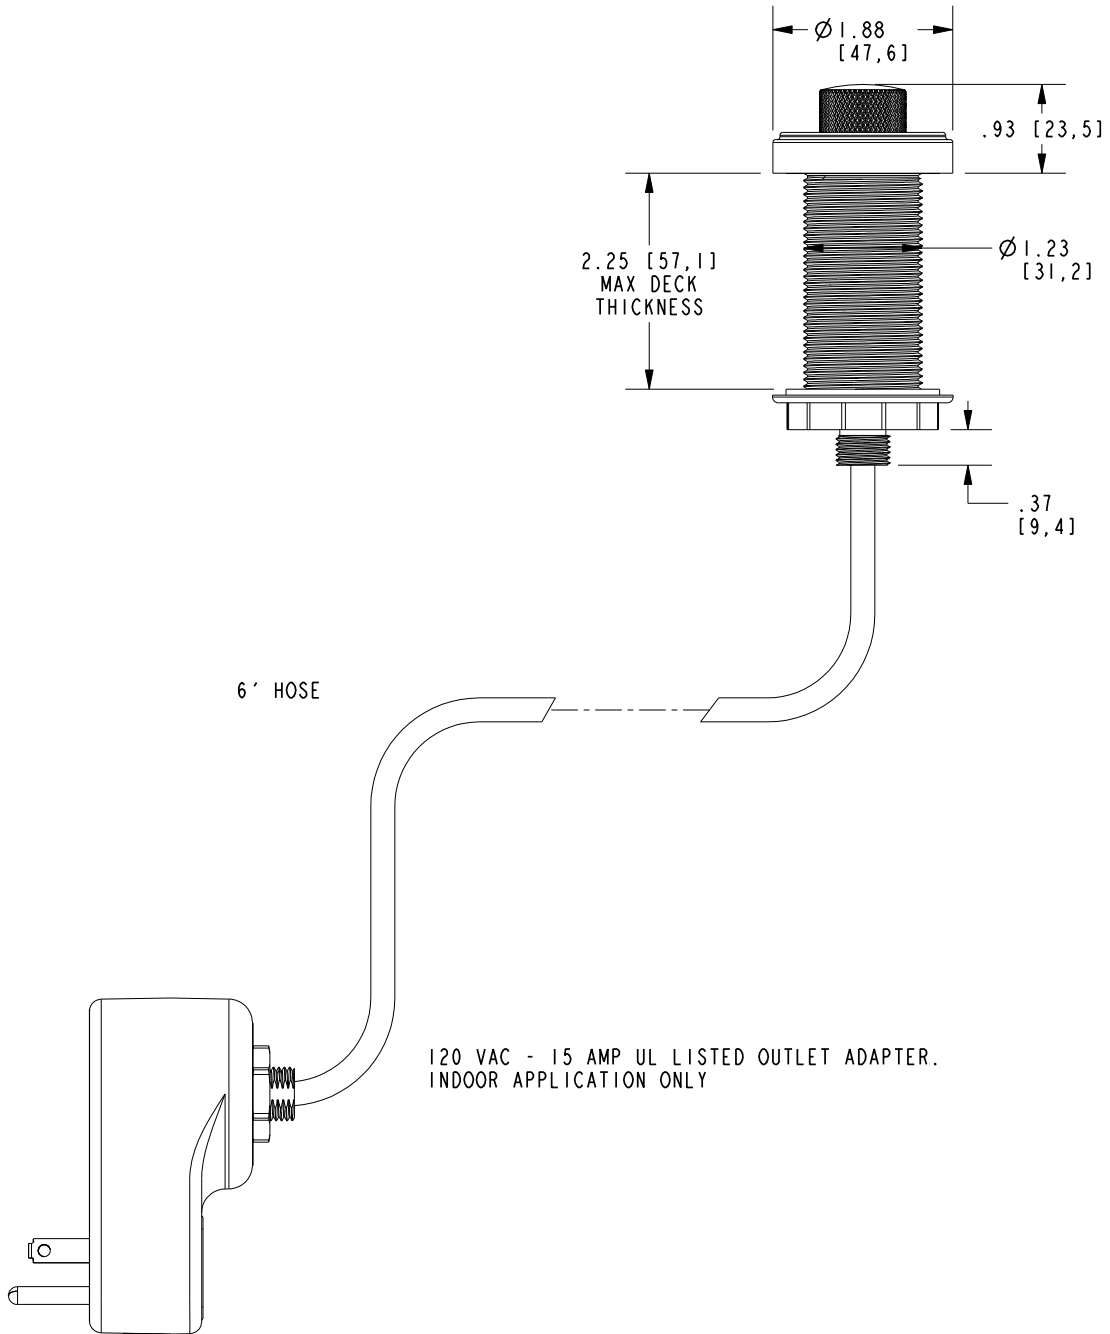

NEWPORT BRASS

MUNCY

AIR ACTIVATED DISPOSER SWITCH KIT

3290-5811

Features

- Solid brass construction trim
- Soft touch air activated
- 6' supply air hose
- UL listed 120 VAC-15 amp indoor use only outlet adapter
- .93" (2.4 cm) trim height
- 1.88" (4.8 cm) trim diameter
- Complements Muncy Series

Codes / Standards Compliance

Meets or exceeds the following at date of manufacture:

- All applicable US Federal and State material regulations

NEWPORT BRASS

PRODUCT DIMENSIONS *(Units are in inches)*

Product Dimensions are provided for reference only. For specific product installation guidelines, please reference the Installation Instructions of the product being installed.

AIR ACTIVATED DISPOSER SWITCH KIT

3290-5811