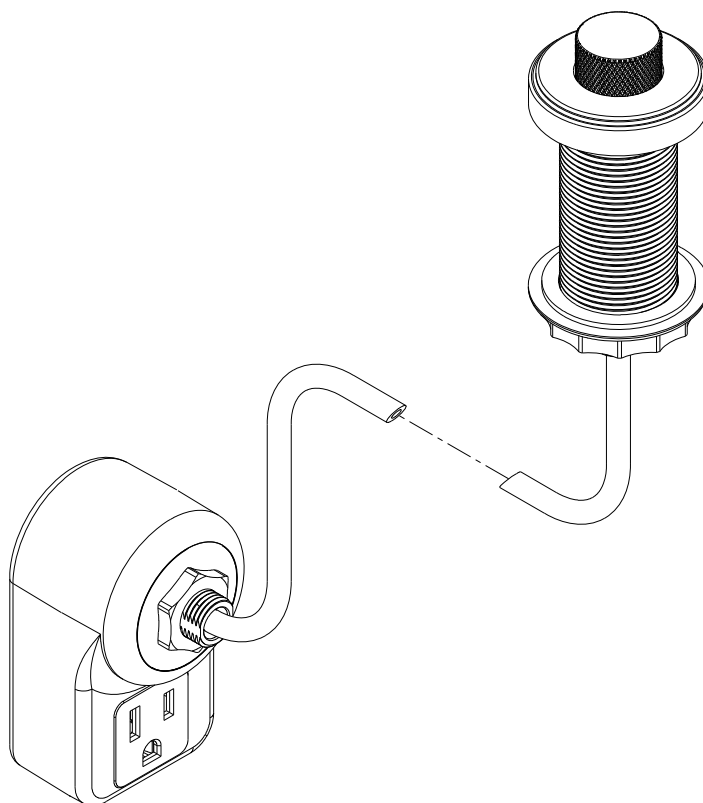

NEWPORT BRASS

MUNCY

AIR ACTIVATED DISPOSER SWITCH KIT

3290-5811

Features

- Solid brass construction trim
- Soft touch air activated
- 6' supply air hose
- UL listed 120 VAC-15 amp indoor use only outlet adapter
- .93" (2.4 cm) trim height
- 1.88" (4.8 cm) trim diameter
- Complements Muncy Series

Codes / Standards Compliance

Meets or exceeds the following at date of manufacture:

- All applicable US Federal and State material regulations

NEWPORT BRASS

PRODUCT DIMENSIONS *(Units are in inches)*

Product Dimensions are provided for reference only. For specific product installation guidelines, please reference the Installation Instructions of the product being installed.

AIR ACTIVATED DISPOSER SWITCH KIT

3290-5811