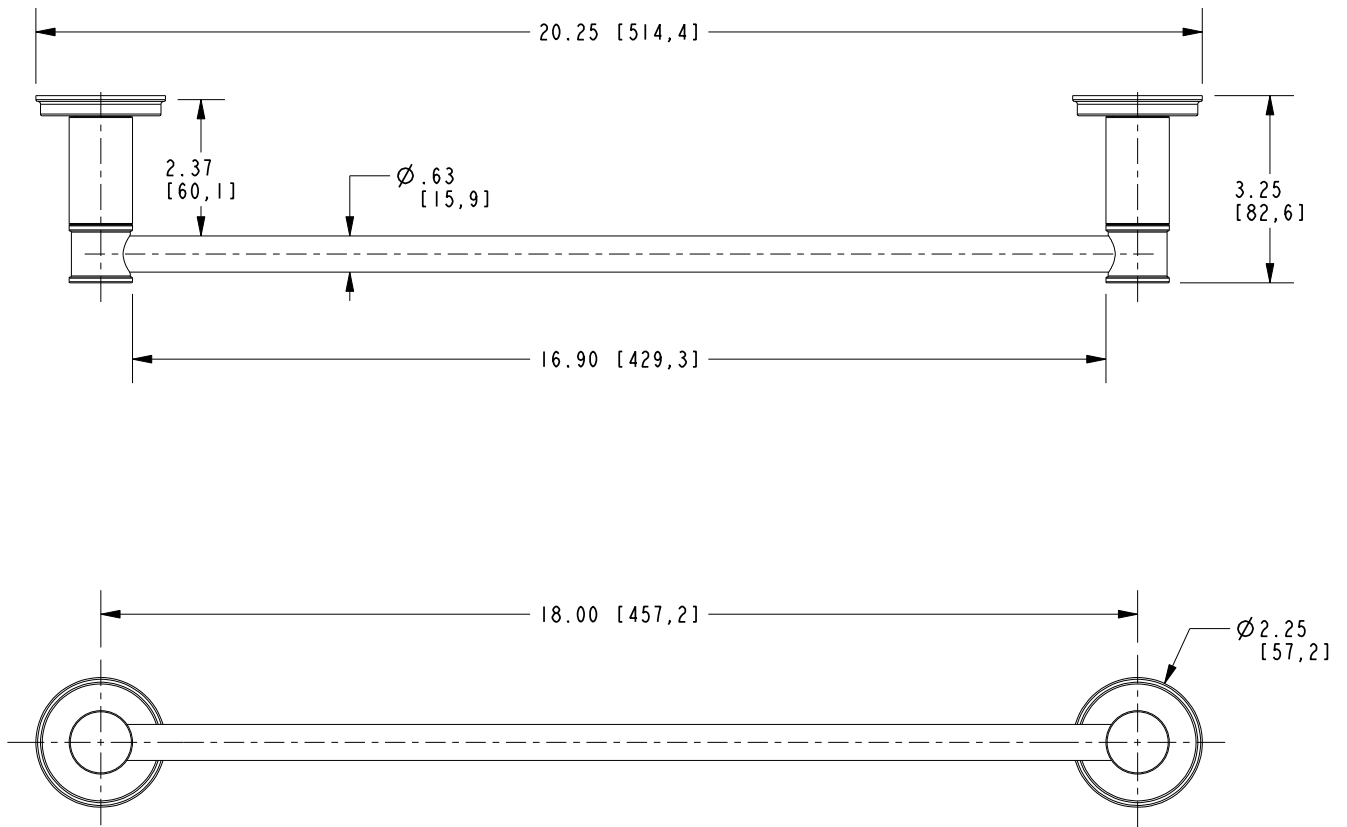

## PRODUCT DIMENSIONS *(Units are in inches)*

Product Dimensions are provided for reference only. For specific product installation guidelines, please reference the Installation Instructions of the product being installed.

TOWEL BAR  
**3270-1230**

Page 2 of 2  
EN- 4993  
REVC

**NEWPORT BRASS**  
Flawless Beauty. From Faucet to Finish.

t: 949.417.5207 | [www.newportbrass.com](http://www.newportbrass.com)  
©2025 NewportBrass