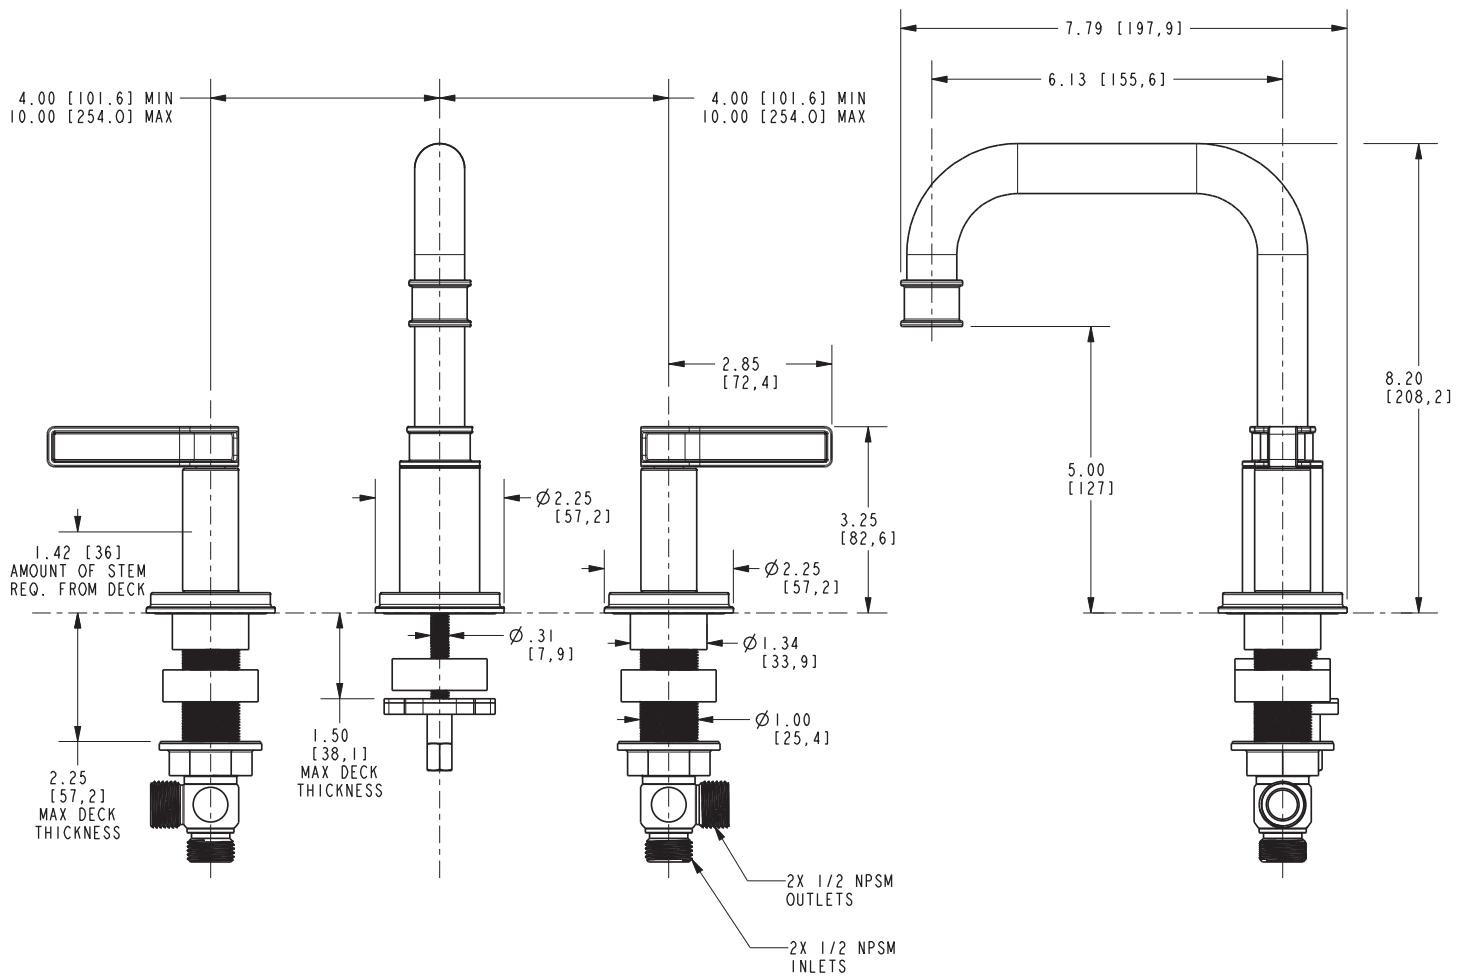

3270

PRODUCT DIMENSIONS *(Units are in inches)*

Product Dimensions are provided for reference only. For specific product installation guidelines, please reference the Installation Instructions of the product being installed.

Griffey Widespread Lavatory Faucet 3270