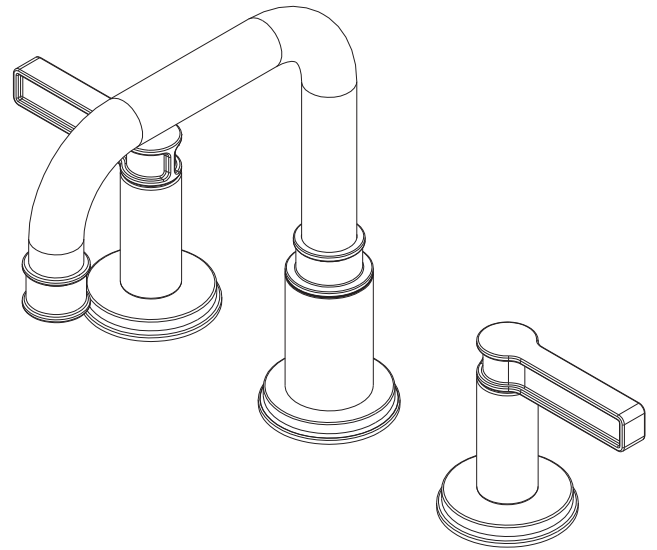

Features

- Solid brass construction
- Brass valve bodies
- Quarter-turn washerless ceramic disc valve cartridges
- Spout assembly with integral supply hoses
- Push Pop-Up drain with tailpiece
- 5.00" (12.7 cm) spout height at outlet
- 6.13" (15.6 cm) spout reach (c-c)
- For 8" (20.3 cm) centers - Maximum 20" (50.8 cm)
- ADA Compliant
- 1.2 GPM (4.5 LPM) Max

Codes / Standards Compliance

Meets or exceeds the following at date of manufacture:

- ASME A112.18.1/CSA B125.1-18
- IAPMO/cUPC
- NSF/ANSI 61, SECTION 9
- NSF/ANSI 372
- IPC
- ADA & ICC/ANSI A117.1
- Energy Policy Act of 1992
- EPA WaterSense
- California Energy Commission
- All applicable US Federal and State material regulations

Colors / Finishes

- 10B: Oil Rubbed Bronze
- 15: Polished Nickel
- 15S: Satin Nickel - PVD
- 26: Polished Chrome
- Other: Refer to the Newport Brass catalog for additional color/finish options.

Widespread Lavatory Faucet

3270

Specified Model

Model	Description	Colors | Finishes
3270	Widespread Lavatory Faucet	☐ 10B ☐ 15 ☐ 15S ☐ 26 ☐ Other

Product Specification Add "Color / Finish" suffix to Model number, below.

The two-handle Widespread Lavatory Faucet shall be made of solid brass construction. Faucet shall incorporate a spout assembly with integral supply hoses and feature brass valve bodies with quarter-turn washerless ceramic disc valve cartridges. Faucet shall have a 1.2 gallon (4.5 liter) per minute maximum flow rate. Product shall be for 8" (20.3 cm) centers - Maximum 20" (50.8 cm). Product shall incorporate a 5.00" (12.7 cm) spout height at outlet and a 6.13" (15.6 cm) spout reach (c-c). Faucet shall include a Push Pop-Up drain with tailpiece and incorporate lever handles. Widespread Lavatory Faucet shall be Newport Brass Model 3270/_____.