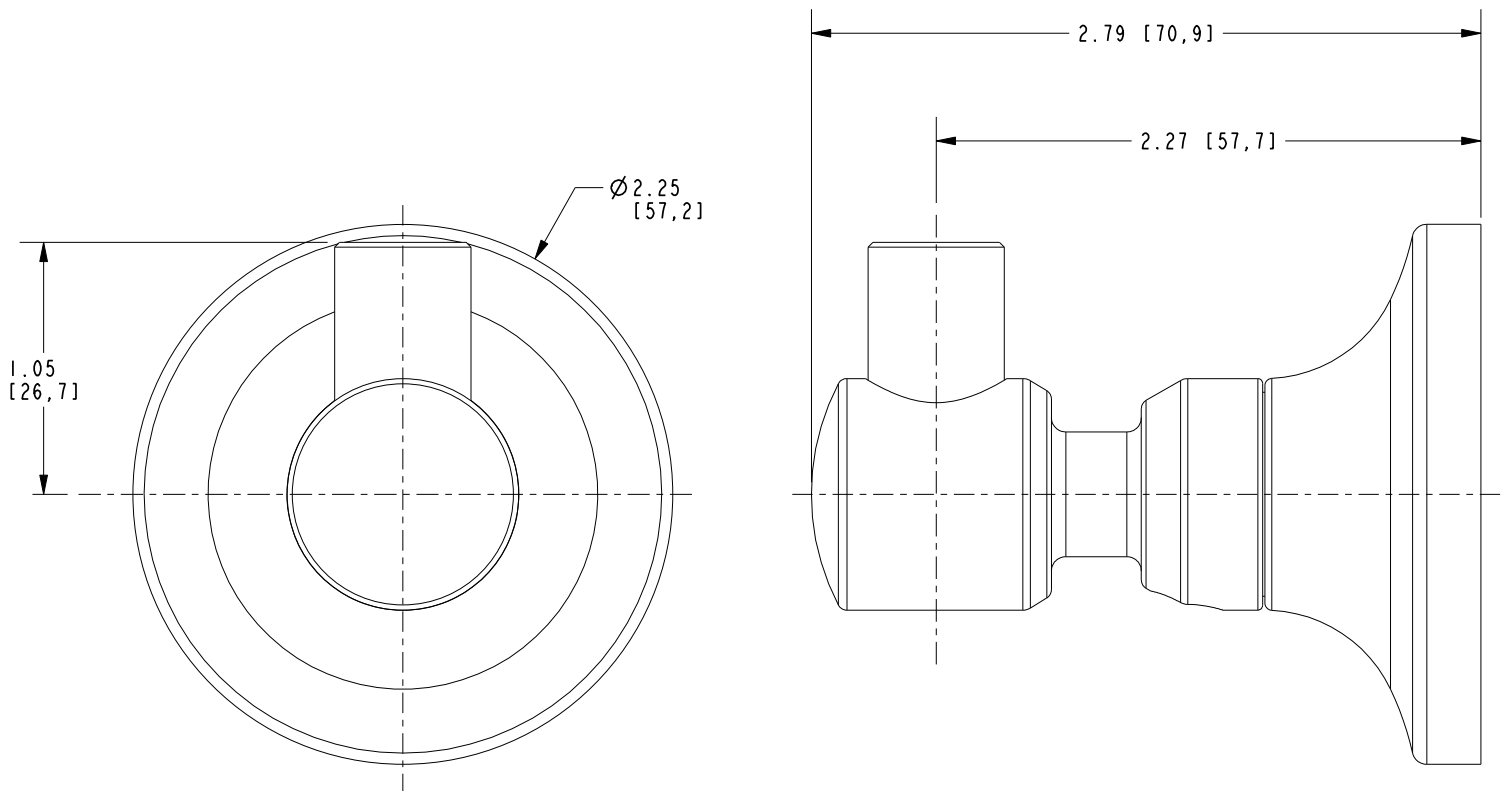

CLEMENS

Features

Solid brass construction
Complements Clemens product series

SINGLE ROBE HOOK

3250-1650

Codes / Standards Compliance

Meets or exceeds the following at date of manufacture:

All applicable US Federal and State material regulations

3250-1650

PRODUCT DIMENSIONS *(Units are in inches)*

Product Dimensions are provided for reference only. For specific product installation guidelines, please reference the Installation Instructions of the product being installed.