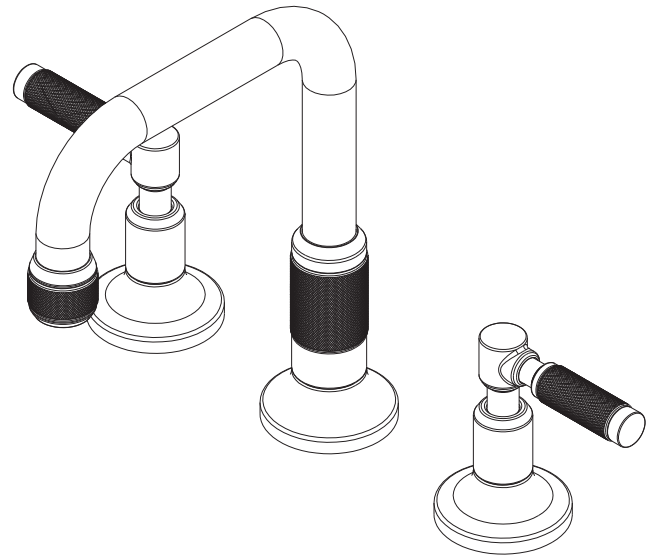

CLEMENS

Widespread Lavatory Faucet 3250

Features

- Solid brass construction
- Brass valve bodies
- Quarter-turn washerless ceramic disc valve cartridges
- Spout assembly with integral supply hoses
- Push Pop-Up drain with tailpiece
- 5.11" (13.0 cm) spout height at outlet
- 6.13" (15.6 cm) spout reach (c-c)
- For 8" (20.3 cm) centers - Maximum 20" (50.8 cm)
- ADA Compliant
- 1.2 GPM (4.5 LPM) Max

Codes / Standards Compliance

Meets or exceeds the following at date of manufacture:

- ASME A112.18.1/CSA B125.1-18
- IAPMO/cUPC
- NSF/ANSI 61, SECTION 9
- NSF/ANSI 372
- IPC
- ADA & ICC/ANSI A117.1
- Energy Policy Act of 1992
- EPA WaterSense
- California Energy Commission
- All applicable US Federal and State material regulations

Colors / Finishes

- 10B: Oil Rubbed Bronze
- 15: Polished Nickel
- 15S: Satin Nickel - PVD
- 26: Polished Chrome
- Other: Refer to the Newport Brass catalog for additional color/finish options.

Specified Model

Model	Description	Colors | Finishes
3250	Widespread Lavatory Faucet	☐ 10B ☐ 15 ☐ 15S ☐ 26 ☐ Other

Product Specification Add "Color / Finish" suffix to Model number, below.

The two-handle Widespread Lavatory Faucet shall be made of solid brass construction. Faucet shall incorporate a spout assembly with integral supply hoses and feature brass valve bodies with quarter-turn washerless ceramic disc valve cartridges. Faucet shall have a 1.2 gallon (4.5 liter) per minute maximum flow rate. Product shall be for 8" (20.3 cm) centers - Maximum 20" (50.8 cm). Product shall incorporate a 5.11" (13.0 cm) spout height at outlet and a 6.13" (15.6 cm) spout reach (c-c). Faucet shall include a Push Pop-Up drain with tailpiece and incorporate lever handles. Widespread Lavatory Faucet shall be Newport Brass Model 3250/____.